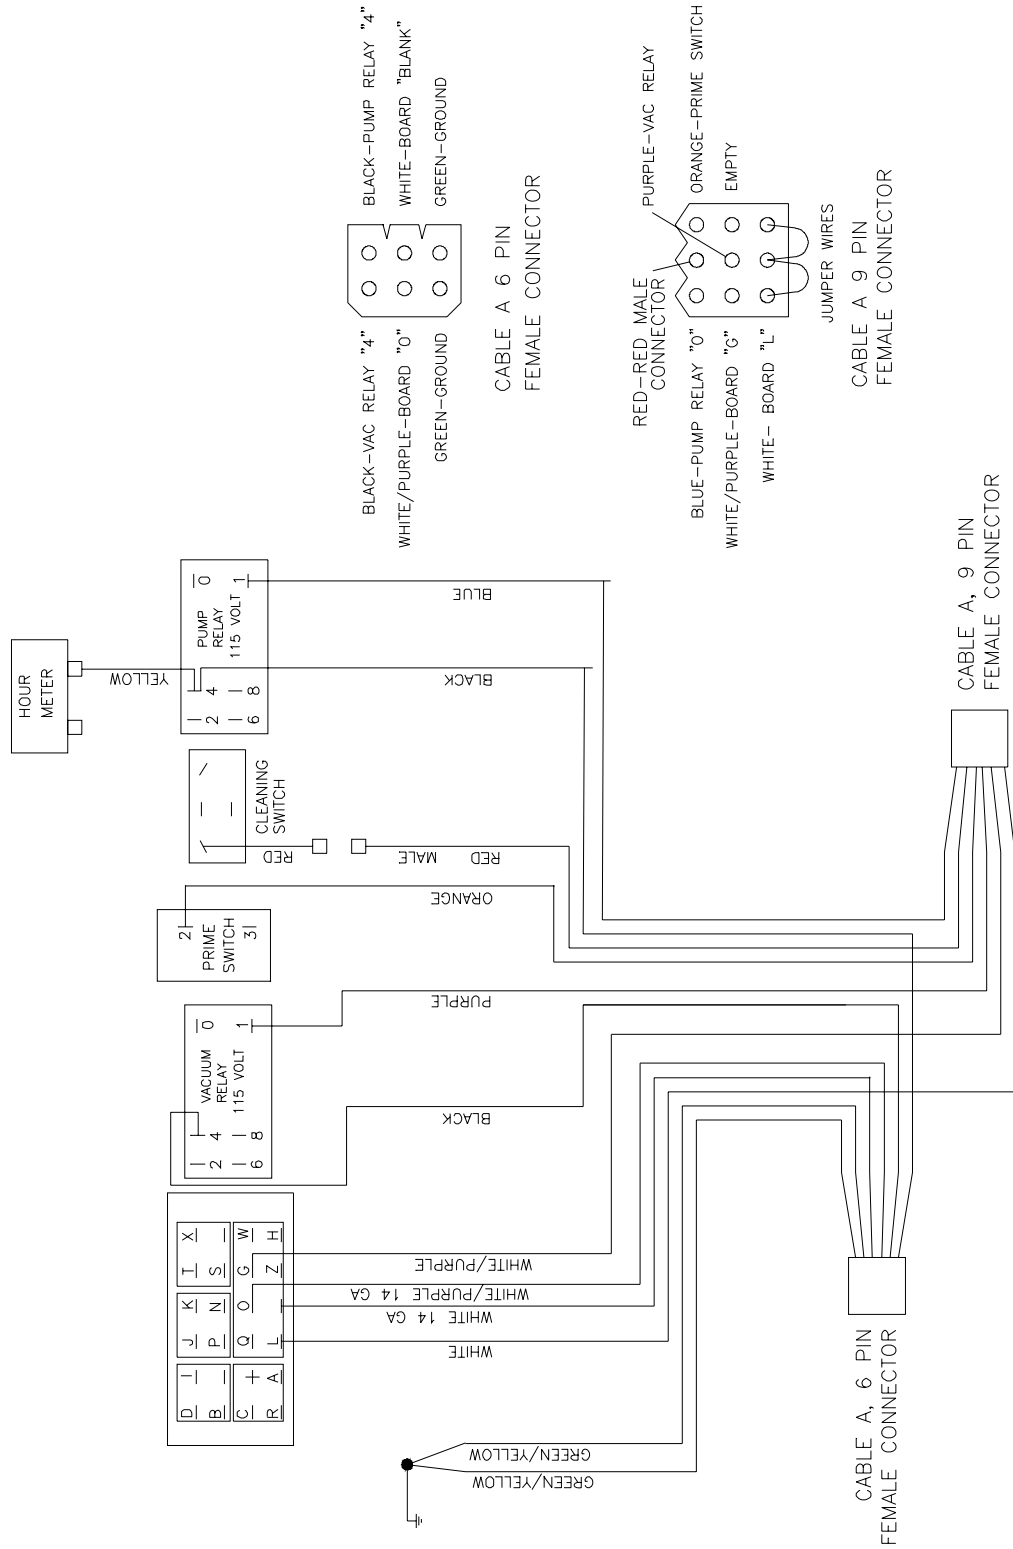

Wiring Diagram (#W038)
Drawing 2 of 3

Altra 400

115 Volt