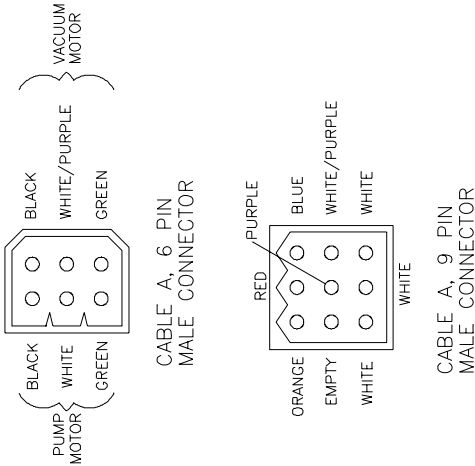

Wiring Diagram (#W038)
Drawing 3 of 3

Altra 400

115 Volt