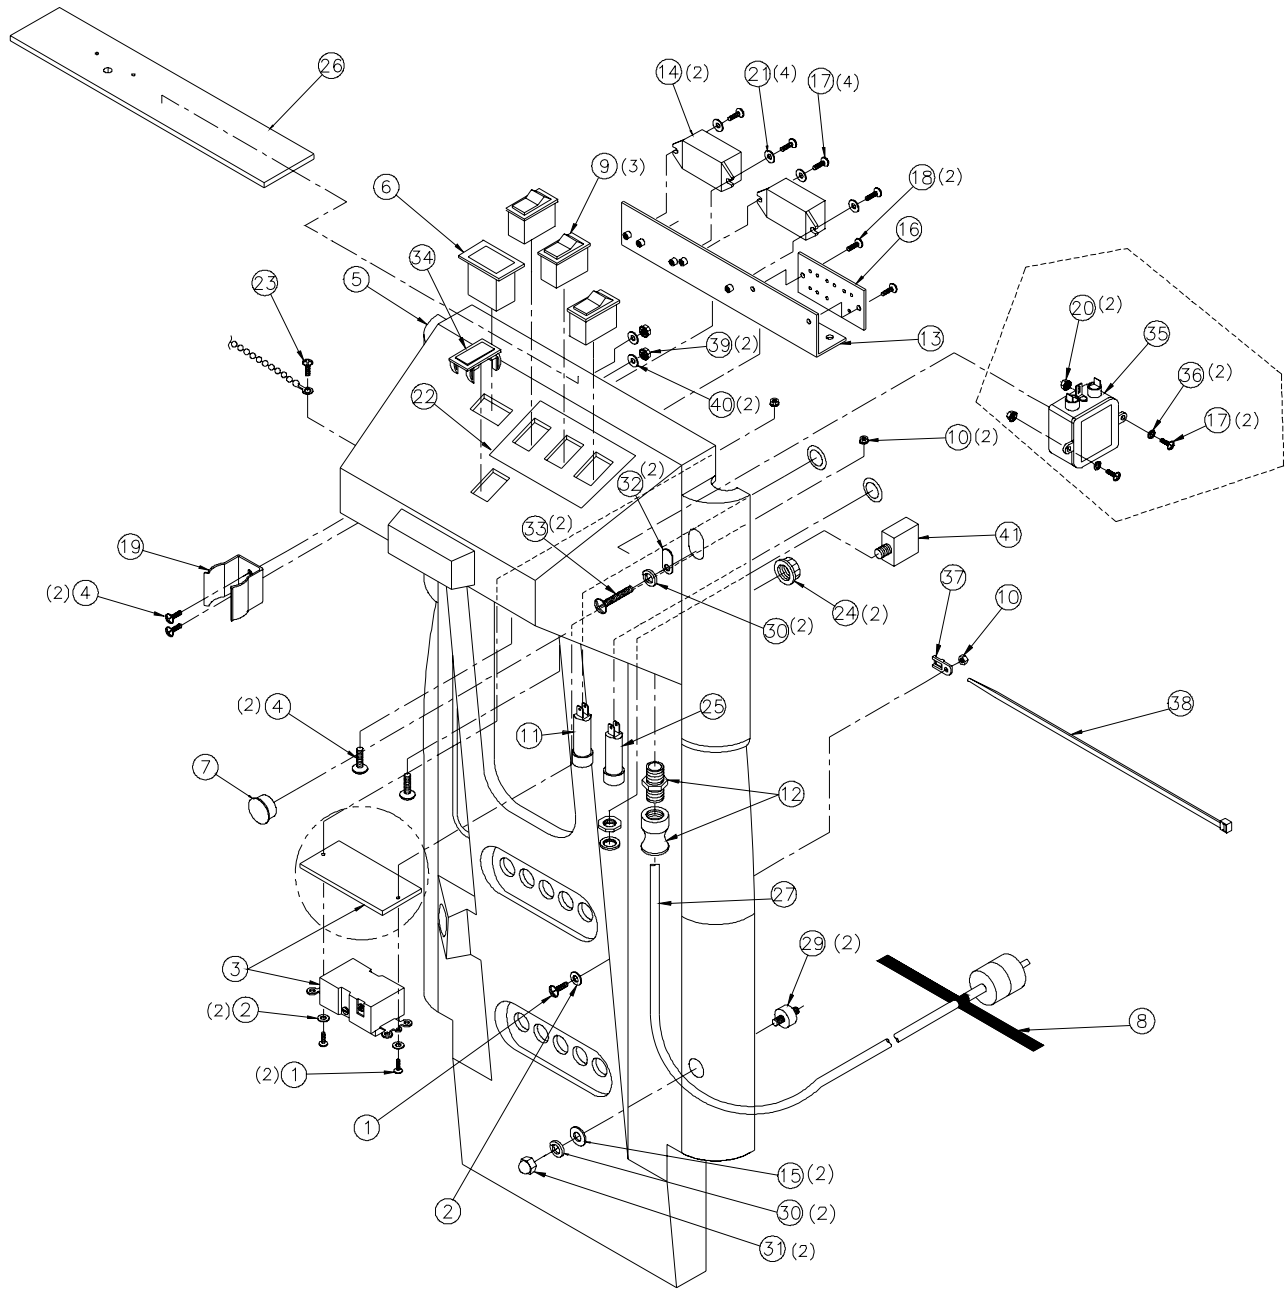

**Altra 400
Back Panel Assembly – Planograph #131
60325A, 60330A**

Altra 400
Pump/Motor Assembly
60236A, 60360A

#	Part #	Description
1	71238A	Motor, 1/3HP
2	7HR039	Kit C., .135 Cam/bearing Assembly (Full Thickness)
	7HR040	Kit C., .160 Cam/bearing Assembly (Full Thickness)
	7HR041	Kit C., .150 Cam/bearing Assembly (Full Thickness)
3	71540A	Pump, "205"
4	7AT006	Barb, 1/4H-1/8M 90° Elbow
5	71507A	Elbow, 1/2" Hose X 3/8MPT
6	7DL008	Clamp, Hose 1/2"
7	70079C	Hose, Clear Reinforced 1/2"
8	7AT003	Barb 1/4" Hose-1/4" MPT
9	70062B	Dampner, Pulsation
10	7AM001	Tee, Street 1/4" NPT
11	7CX002	Nipple, Hex 1/4"
12	71492A	Solenoid, 1/8" Orifice 115 Volt
	71545A	Solenoid, 1/8" Orifice 220/ 240 Volt
13	7AG002	Bushing, Hex 1/4"M-1/8"F
14	71366A	Hose assembly, 1/8" X 24" Teflon
15	71313A	Screw, 1/4-20 X 2" SHCS
16	7AR010	Nipple, 1/4" X 3" Long
17	7AE004	Elbow, 1/8" Street Forged
18	71460A	Mount, Motor 5/16-18
19	71459A	Plate, Motor Mount
20	7BF005	Nut, 5/16-18 Kep
21	71318A	Hose, 1/4" 500 PSI Red
22	7DL003	Clamp, 1/4" Hose
23	7CR004	Washer, 5/16" Flat
24	7CB002	Screw, 5/16-18 X 3/4" HHMS SS
25	7CR004	Washer, 5/16" Flat
26	70100A	Coupler, 1/8" Quick Disconnect
27	7AF002	Plug 3/8NPT
28	7AF001	Plug 1/4NPT