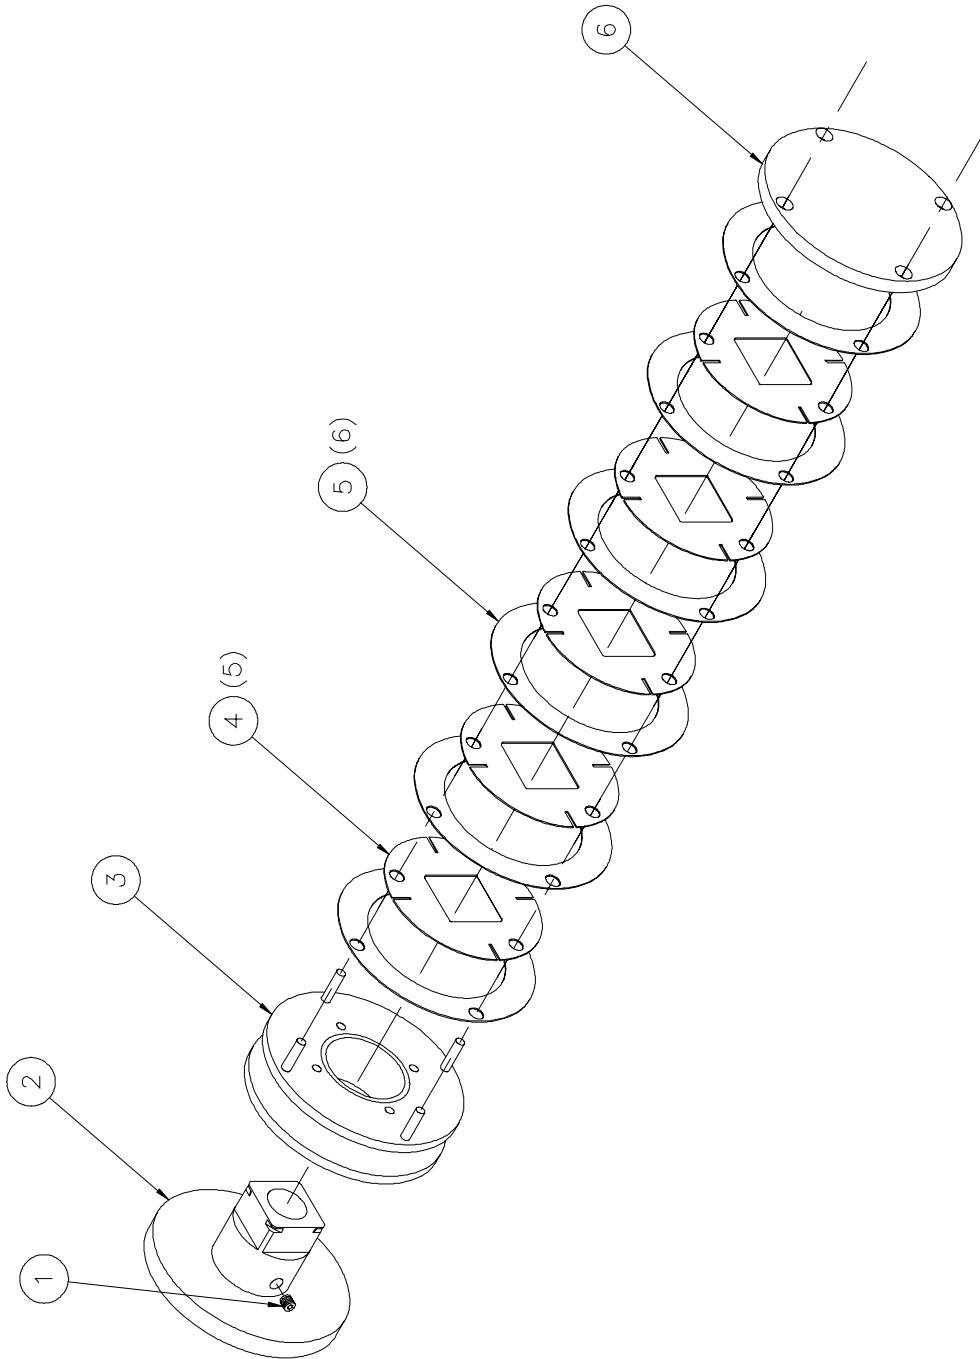

Altra 400  
Pump/Motor Assembly – Planograph #132  
60236A, 60360A

**Altra 400**  
**Hard Surface Tool Assembly**  
 10332A

#	Part #	Description
1	71727A	Gasket, 18" Hard Surface Tool
2*	71532A	Screw, #4-40 x 3/16" PHMS SS
3	71700A	Clip, Altra Header Retainer
4	71731A	Spacer, 18" Hard Surface Tool
5	71723A	Tool Head, 18" Hard Surface Tool
6	71725A	Holder, Brush Seal 18" Hard Surface Tool
7	71732A	Brush Seal, 18" Hard Surface Tool
8	71743A	Screw, #8-32 x 3/16" PHMS SS
9	71729A	Carpet Seal, 18" Hard Surface Tool
10	71728A	Foam Seal, 18" Hard Surface Tool
11	71735A	Screw, #8-32 x 3/8" FHMS Nylon

Altra 400  
Hard Surface Tool Assembly – Planograph #169  
10332A

**Altra 400**  
**Toggle Switch Assembly**  
60441A

#	Part #	Description
1	72014A	Nut, 6-32 Nyloc Stainless Steel
2	72006A	Lever, Switch
3	72013A	6-32UNC x 7/8 PHMS SS
4	72008A	Switch, Micro
5	72007A	Housing, Switch
6	72011A	Screw, M3-16 Machine Screw SS
7	72015A	Clamp, 5/8-15/16 OD Smooth Band SS
8	72012A	Nut, M3 SS
9	72016A	Harness, Wire & Tubing

**Altra 400  
Toggle Switch Assembly – Planograph #187  
60441A**

**Altra 400 SP**  
**Clutch Assembly**  
60343A

#	Part #	Description
1	71330A	Screw, #10-32 x ¼" Set
2	71593A	Hub, Clutch Altra SP
3	71592A	Pulley, Clutch Altra SP
4	71590A	Disk, Clutch Altra SP
5	71591A	Ring, Clutch Altra SP
6	71598A	End-Cap, Clutch Altra SP

**Altra 400 SP  
Clutch Assembly – Planograph #146  
60343A**

**Altra 400 SP  
Wheel Assembly  
60341A**

<b>#</b>	<b>Part #</b>	<b>Description</b>
1	60340A	Wheel 10" Altra SP
2	60337A	Pulley, Wheel Altra SP
3	7CM003	Washer, #10 Flat
4	71651A	Screw, #10-32 x 1/2" PHMS