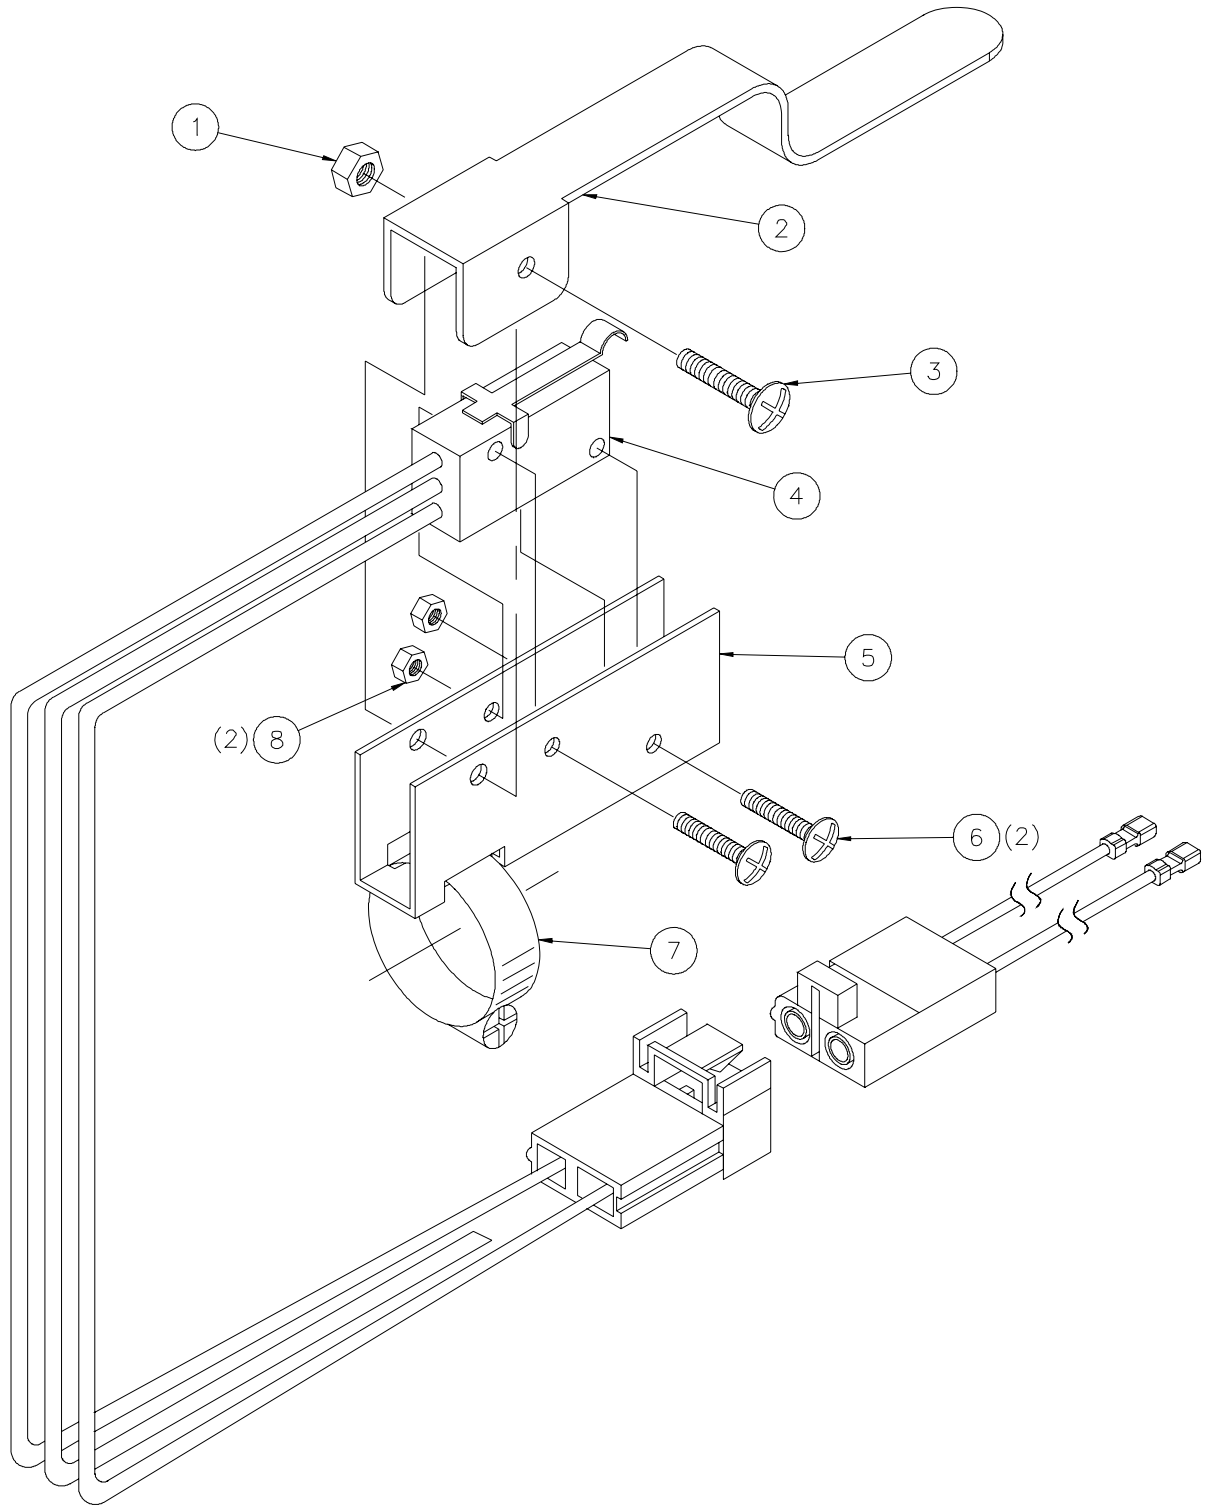

**Altra 400
Toggle Switch Assembly – Planograph #187
60441A**

Altra 400 SP
Clutch Assembly
60343A

#	Part #	Description
1	71330A	Screw, #10-32 x ¼" Set
2	71593A	Hub, Clutch Altra SP
3	71592A	Pulley, Clutch Altra SP
4	71590A	Disk, Clutch Altra SP
5	71591A	Ring, Clutch Altra SP
6	71598A	End-Cap, Clutch Altra SP