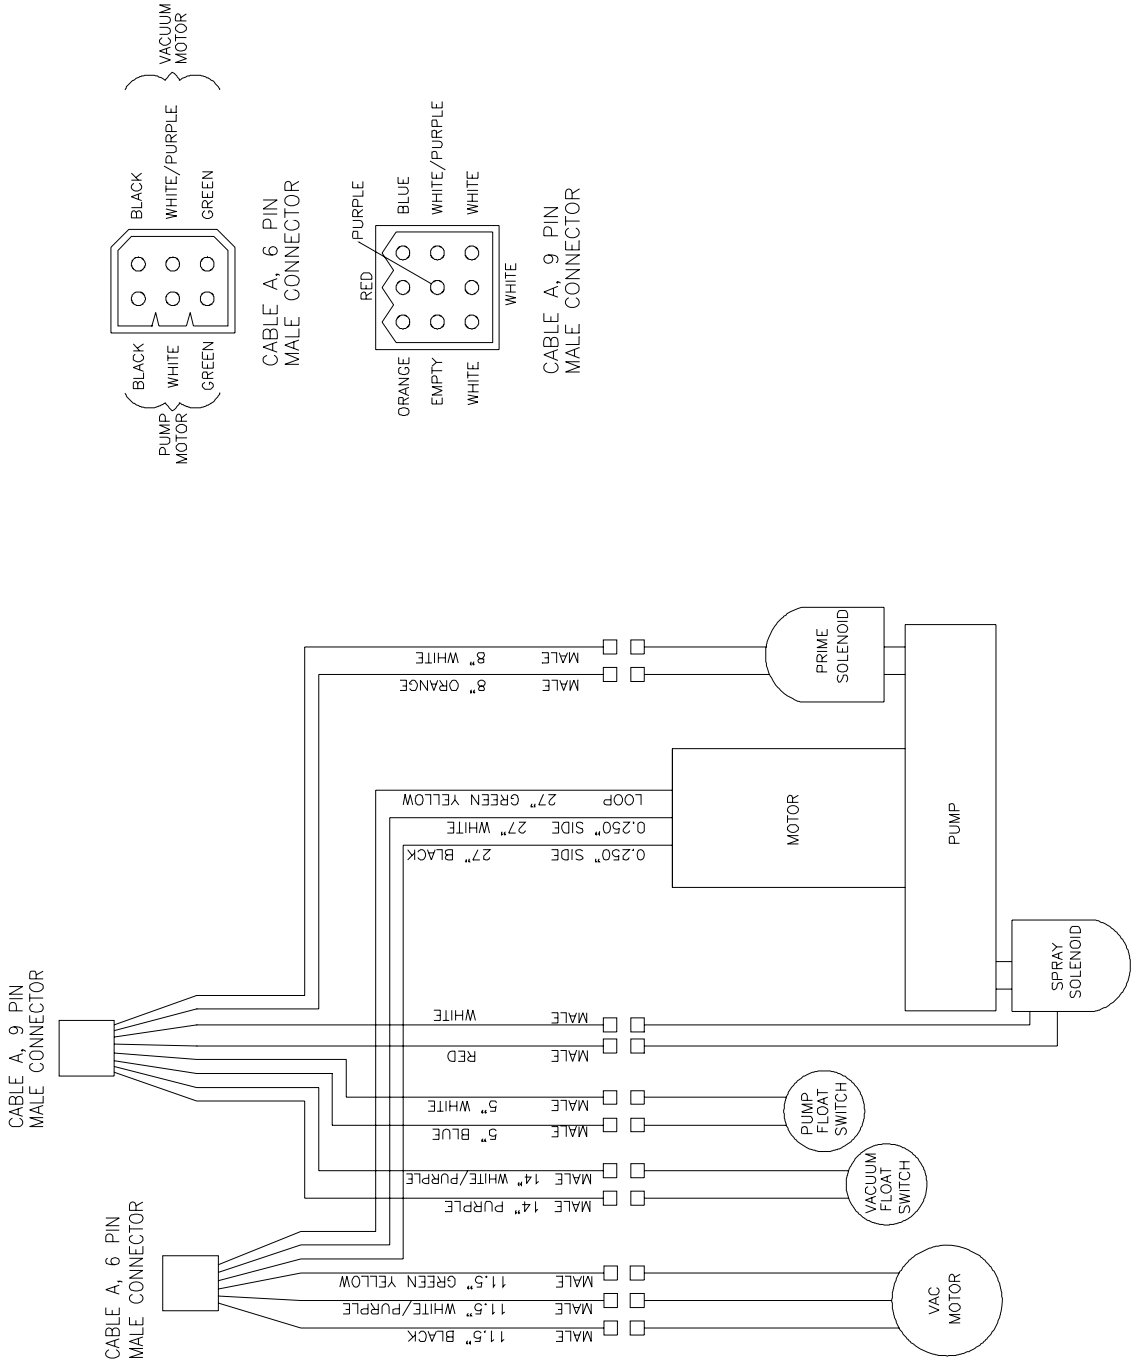

Wiring Diagram (#W038)
Drawing 3 of 3

Altra 400

115 Volt