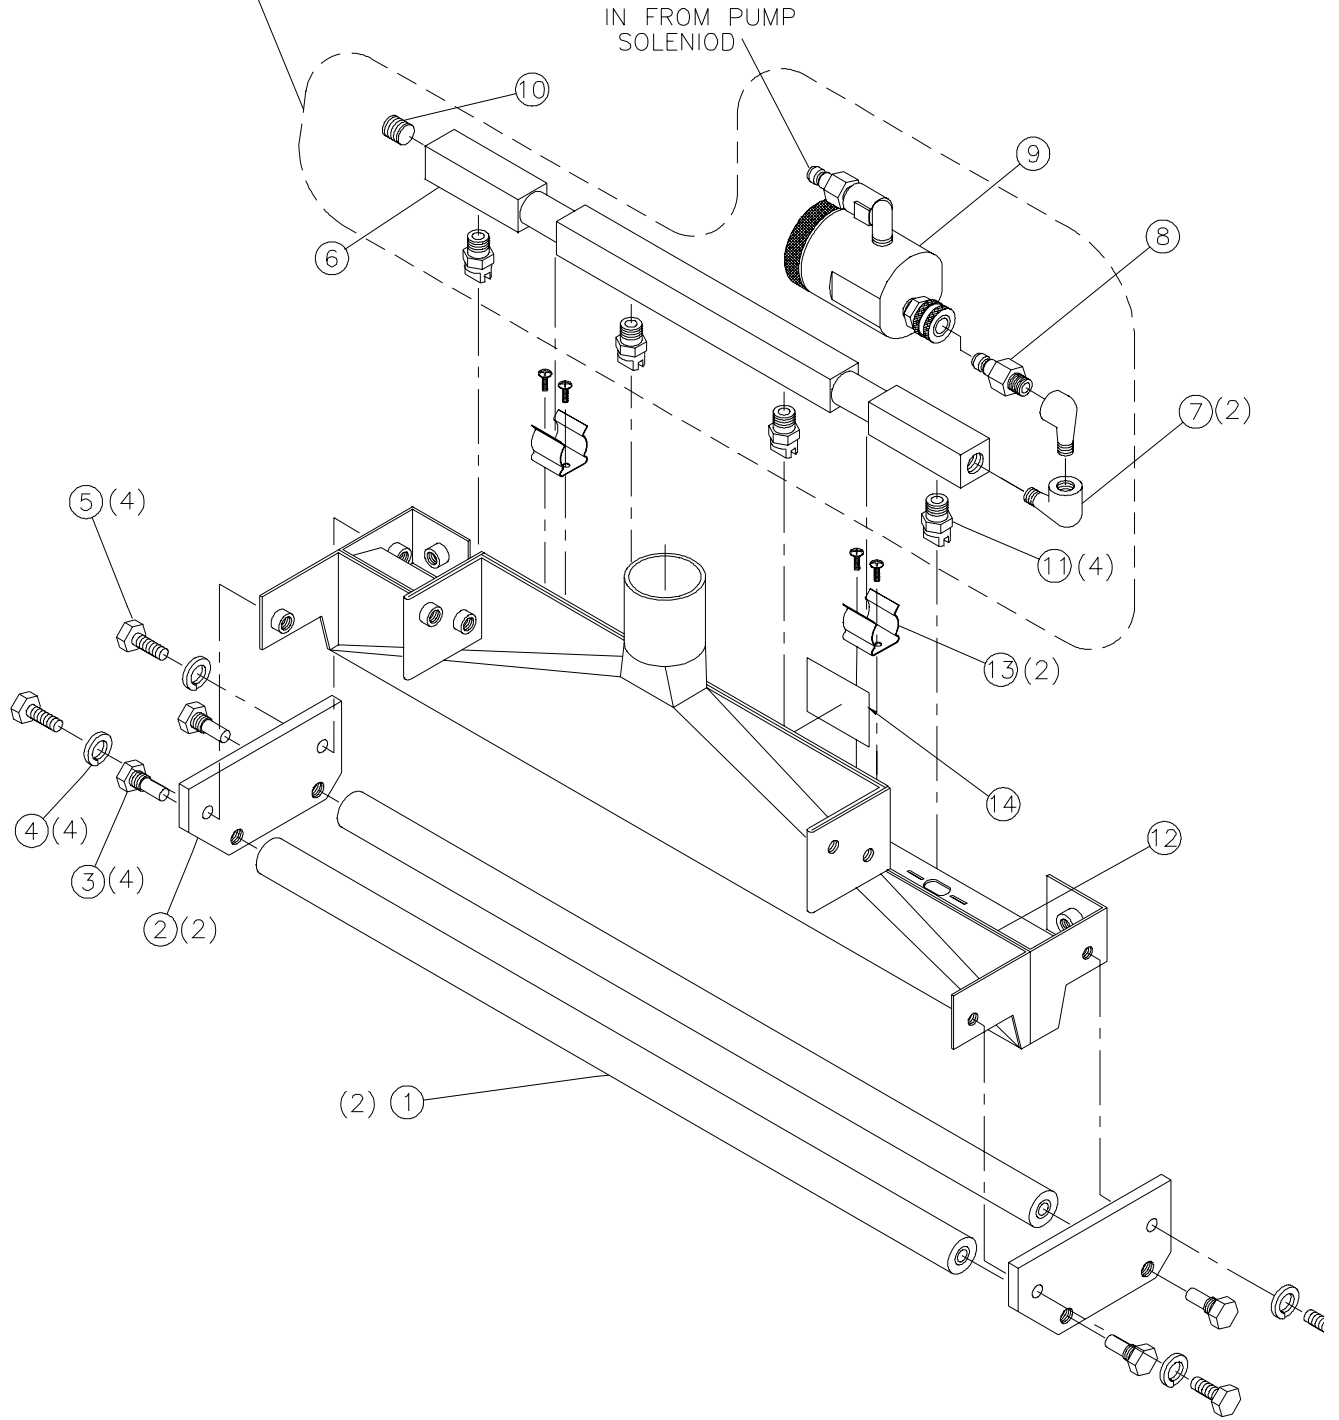

\* For 230 Volt units only.

**Altra 400  
Final Assembly – Planograph #128  
All Altras w/Head**

**Altra 400**  
**Tool Head Assembly**  
 60320A

#	Part #	Description
1	71481A	Roller, 18" Tool Head Altra
2	71478A	End-Cap, Tool Head Altra
3	71480A	Pin, Roller Altra
4	7CL002	Washer, 1/4" Split Lock
5	7CP001	Screw, 1/4-20 X 3/4" HHMS
6	71486A	Header, Tool Head Altra
7	7AE004	Elbow, Street 1/8" - 1/8" NPT
8	70127A	Nipple, Quick Disconnect 1/8"-1/8"M
9	60400A	Strainer Assembly, In-Line
10	7AF004	Plug, 1/8" Brass
11	7DE017	Nozzle, 1/8" NPT "01" Orifice
12	71476A	Head, Tool 18" Altra
13	71700A	Clip, Altra Header Retainer
14	71724A	Decal, Patent

**Altra 400  
Tool Head Assembly – Planograph #133  
60320A**

NOZZLE HEADER ASSEMBLY  
60319A

IN FROM PUMP  
SOLENIOD

**Altra 400**  
**Base Assembly**  
60389A

#	Part #	Description
1	71453A	Base, Altra
2	71457A	Tray, Tank to Chassis Altra
3	7DT001	Screw, 5/16-18 X 1/2" HHMS
4	60326A	Pump Motor Assembly Altra
5	7DT002	Screw, 1/4-20 X 5/8" HHMS
6	71461A	Axle, Altra 400
7	70032A	Wheel, 10"
8	7CH001	Clip, "E" 5/8" Axle Altra
9	71454A	Cover, Left Side Altra
10	71458A	Cover, Right Side Altra
11	7BS001	Screw, #10-24 X 1/2" PHMS
12		
13	7CL001	Washer, 5/16" Split Lock
14	71474A	Caster, 4" Altra
15	70063B	Coupler, Quick Disconnect Valved 1/4"-1/4"
16	7CX002	Nipple, Hex 1/4"-1/4"
17	71312A	Bracket, Coupler
18	7CW002	Screw, Self Tapping #6 x 3/4" PHMS
19	71318A	Hose, 1/4" 500 PSI Red
20	71493A	Decal, Left Side "Altra 400"
21	71494A	Decal, Right Side "Altra 400"
22	7GR037	Coupling, 1 1/4" Slip White PVC
23	7CR004	Washer, 5/16" Flat
24	7CL003	Washer, #10 Split Lock
25	71491A	Decal, Name Plate / Serial Number Altra 400 115 Volt
	71548A	Decal, Name Plate / Serial Number Altra 400 230 Volt
26	7GF006	Gasket, Flange
27	7AT020	Barb, 1/4H-1/4FPT
28	7DL003	Clamp, 1/4" Hose
29	7CL002	Washer, 1/4" Split Lock
30	7CR003	Washer, 1/4" Flat
31	7GR032	Flange, 2" PVC
32	71520A	Washer 5/8" Flat
33	7CR004	Washer 5/16" Flat