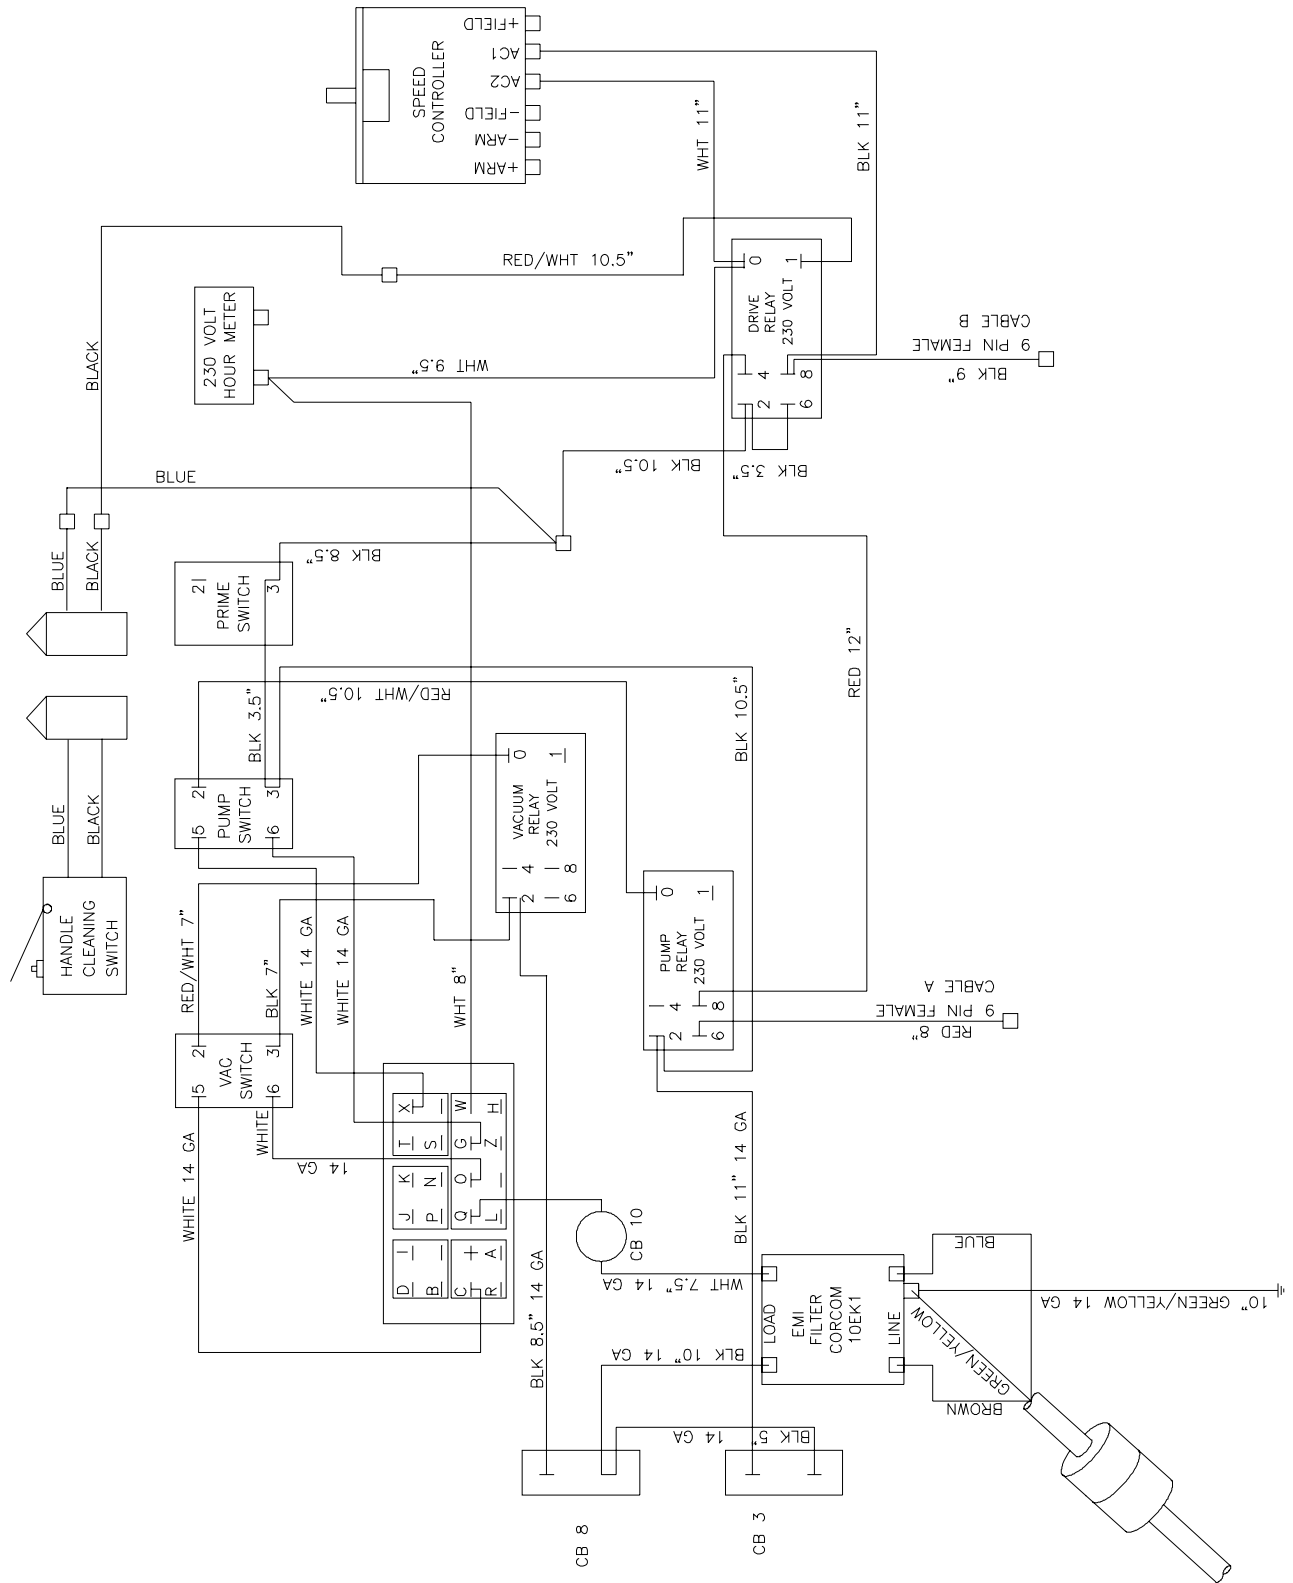

**Wiring Diagram (#W045)
Drawing1 of 3**

**Altra 400 SP CE
w/o Cleaning Switch**

230 Volt