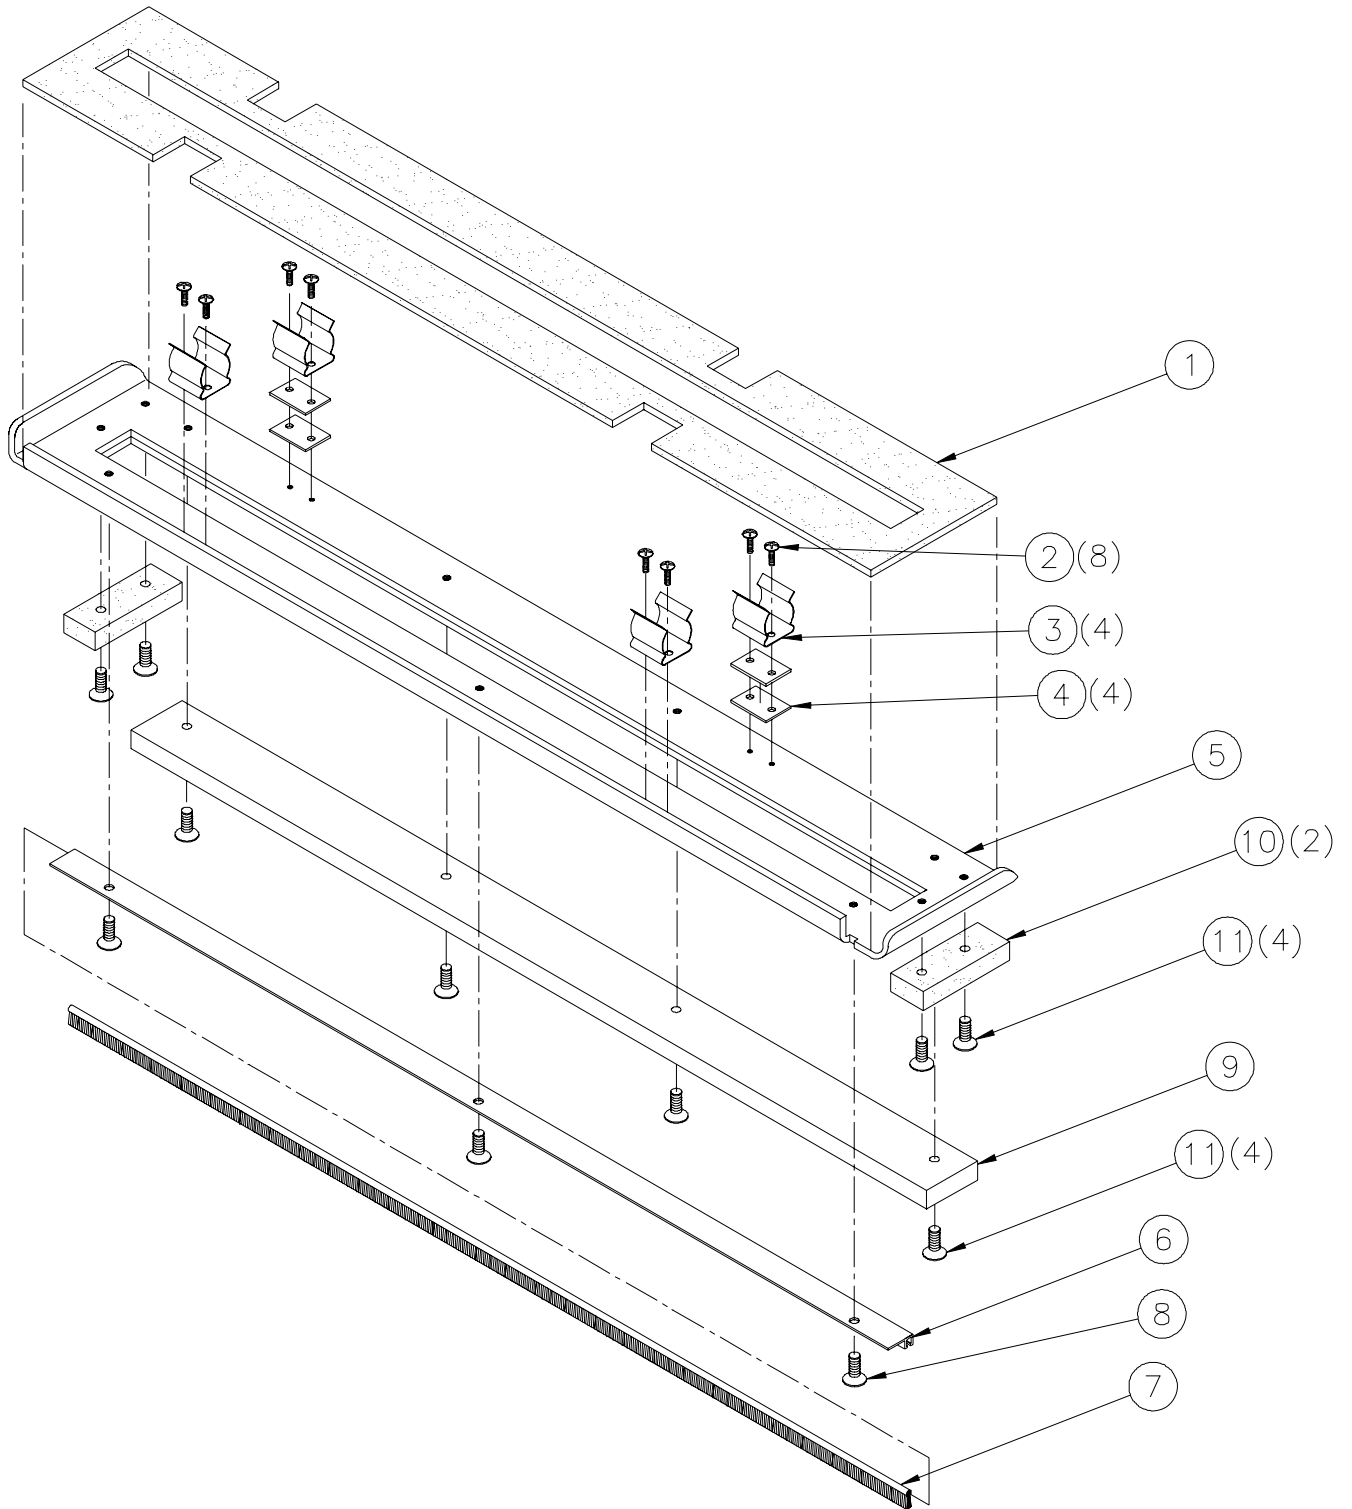

Altra 400
Hard Surface Tool Assembly – Planograph #169
10332A

Altra 400
Toggle Switch Assembly
60441A

#	Part #	Description
1	72014A	Nut, 6-32 Nyloc Stainless Steel
2	72006A	Lever, Switch
3	72013A	6-32UNC x 7/8 PHMS SS
4	72008A	Switch, Micro
5	72007A	Housing, Switch
6	72011A	Screw, M3-16 Machine Screw SS
7	72015A	Clamp, 5/8-15/16 OD Smooth Band SS
8	72012A	Nut, M3 SS
9	72016A	Harness, Wire & Tubing