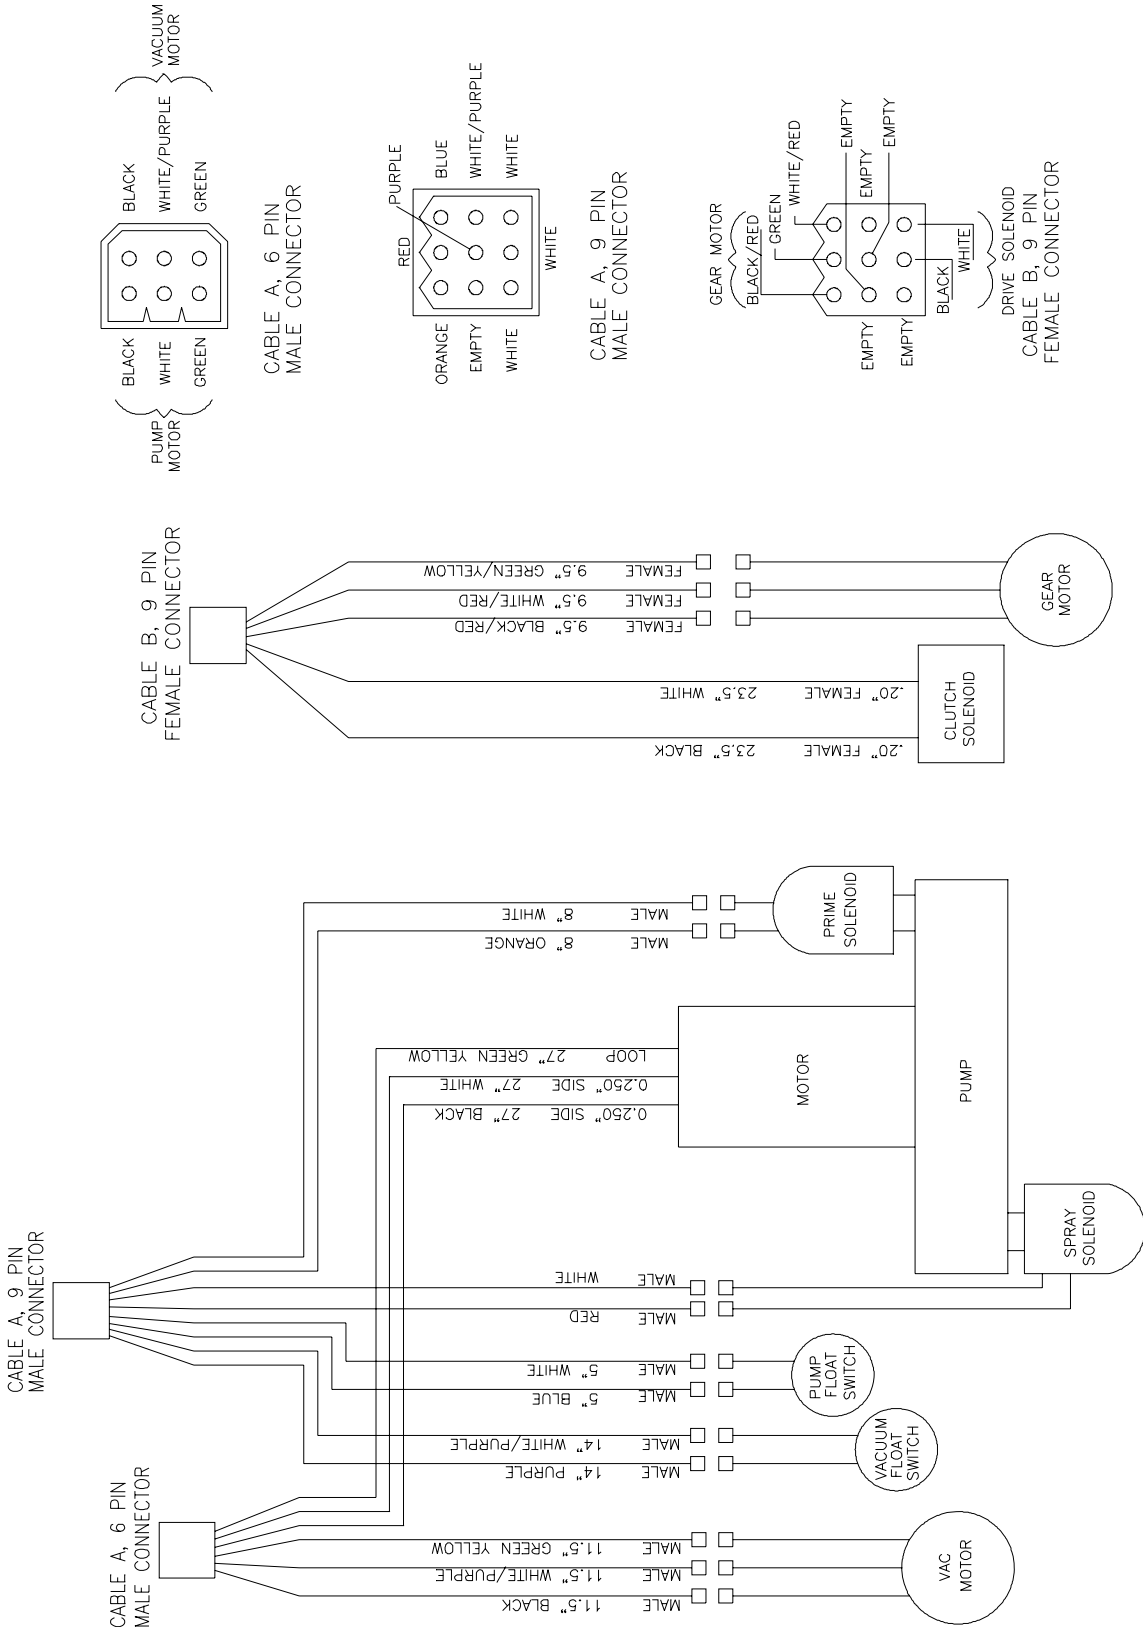

Wiring Diagram (#W036)
Drawing 3 of 3

Altra 400 SP
w/o Cleaning Switch

115 Volt