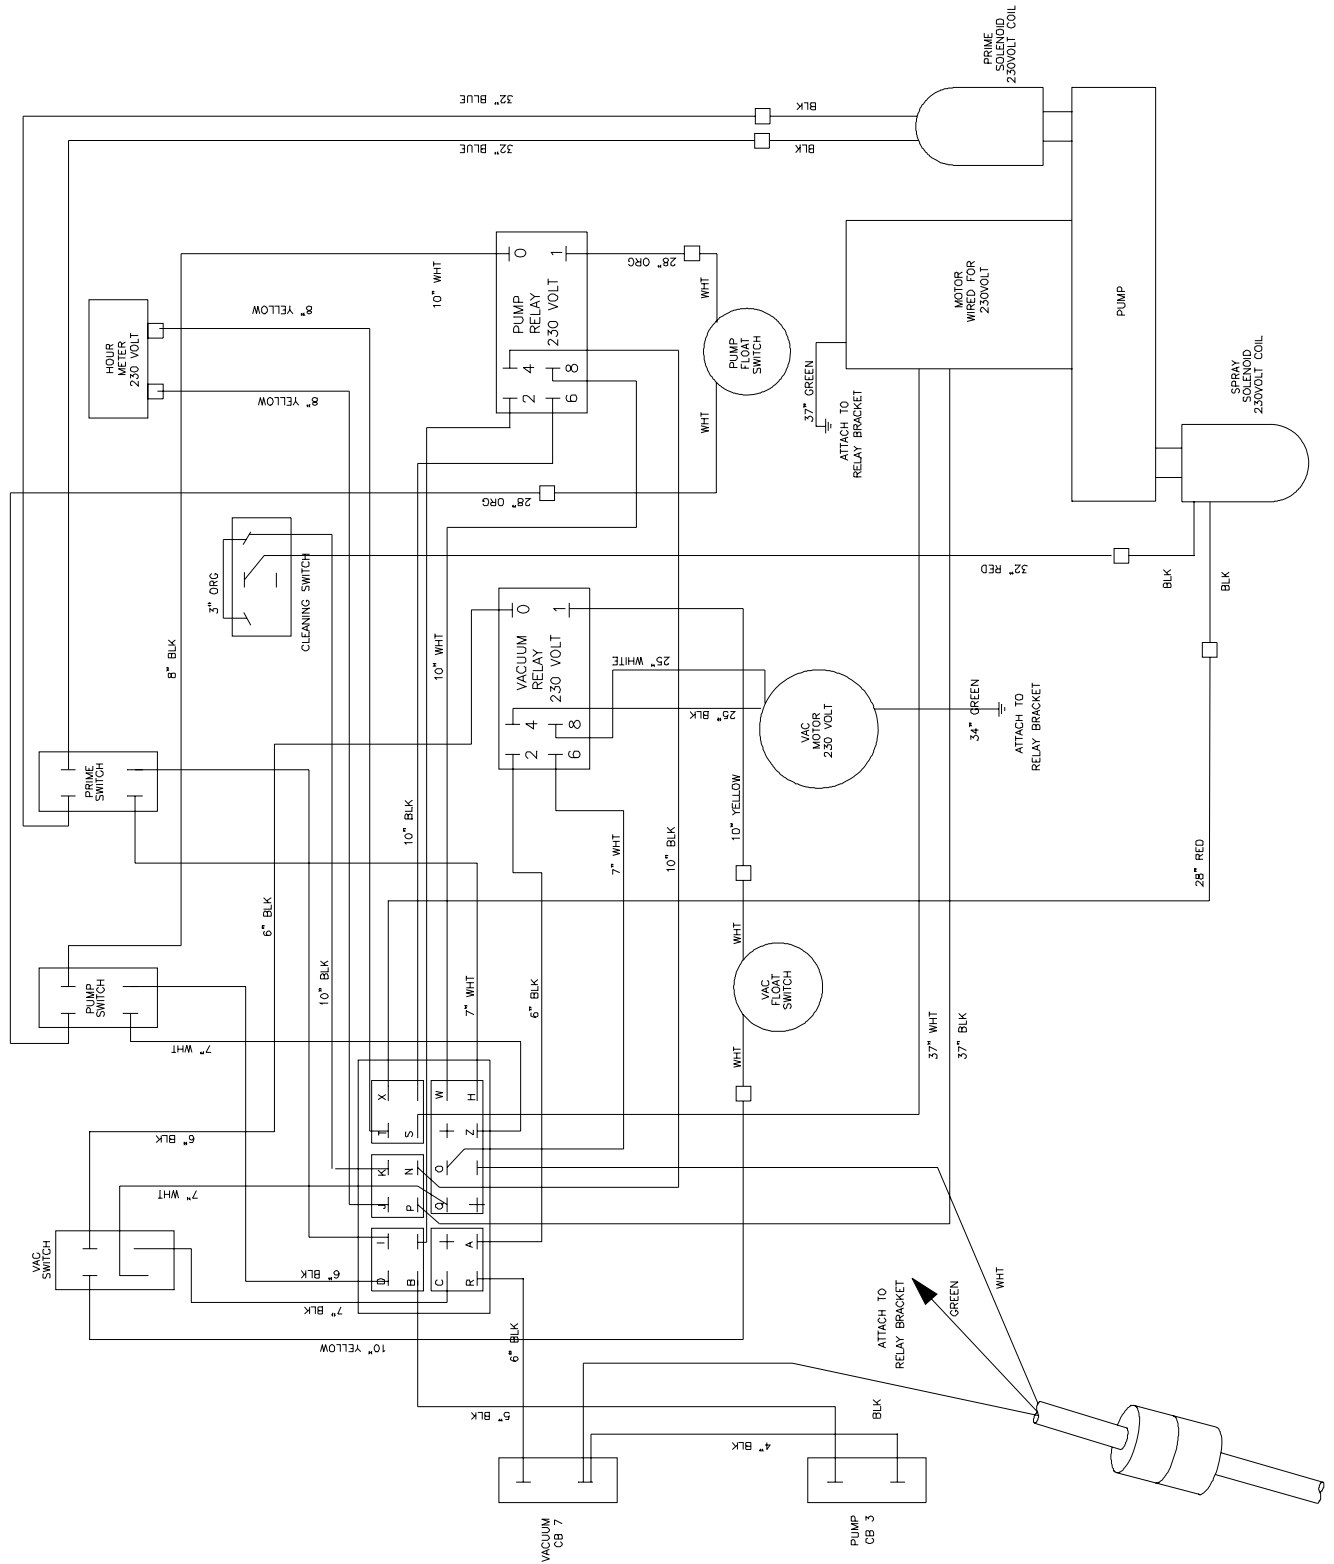

Wiring Diagram (#W016)
Drawing 1 of 1

Altra 400

230 Volt