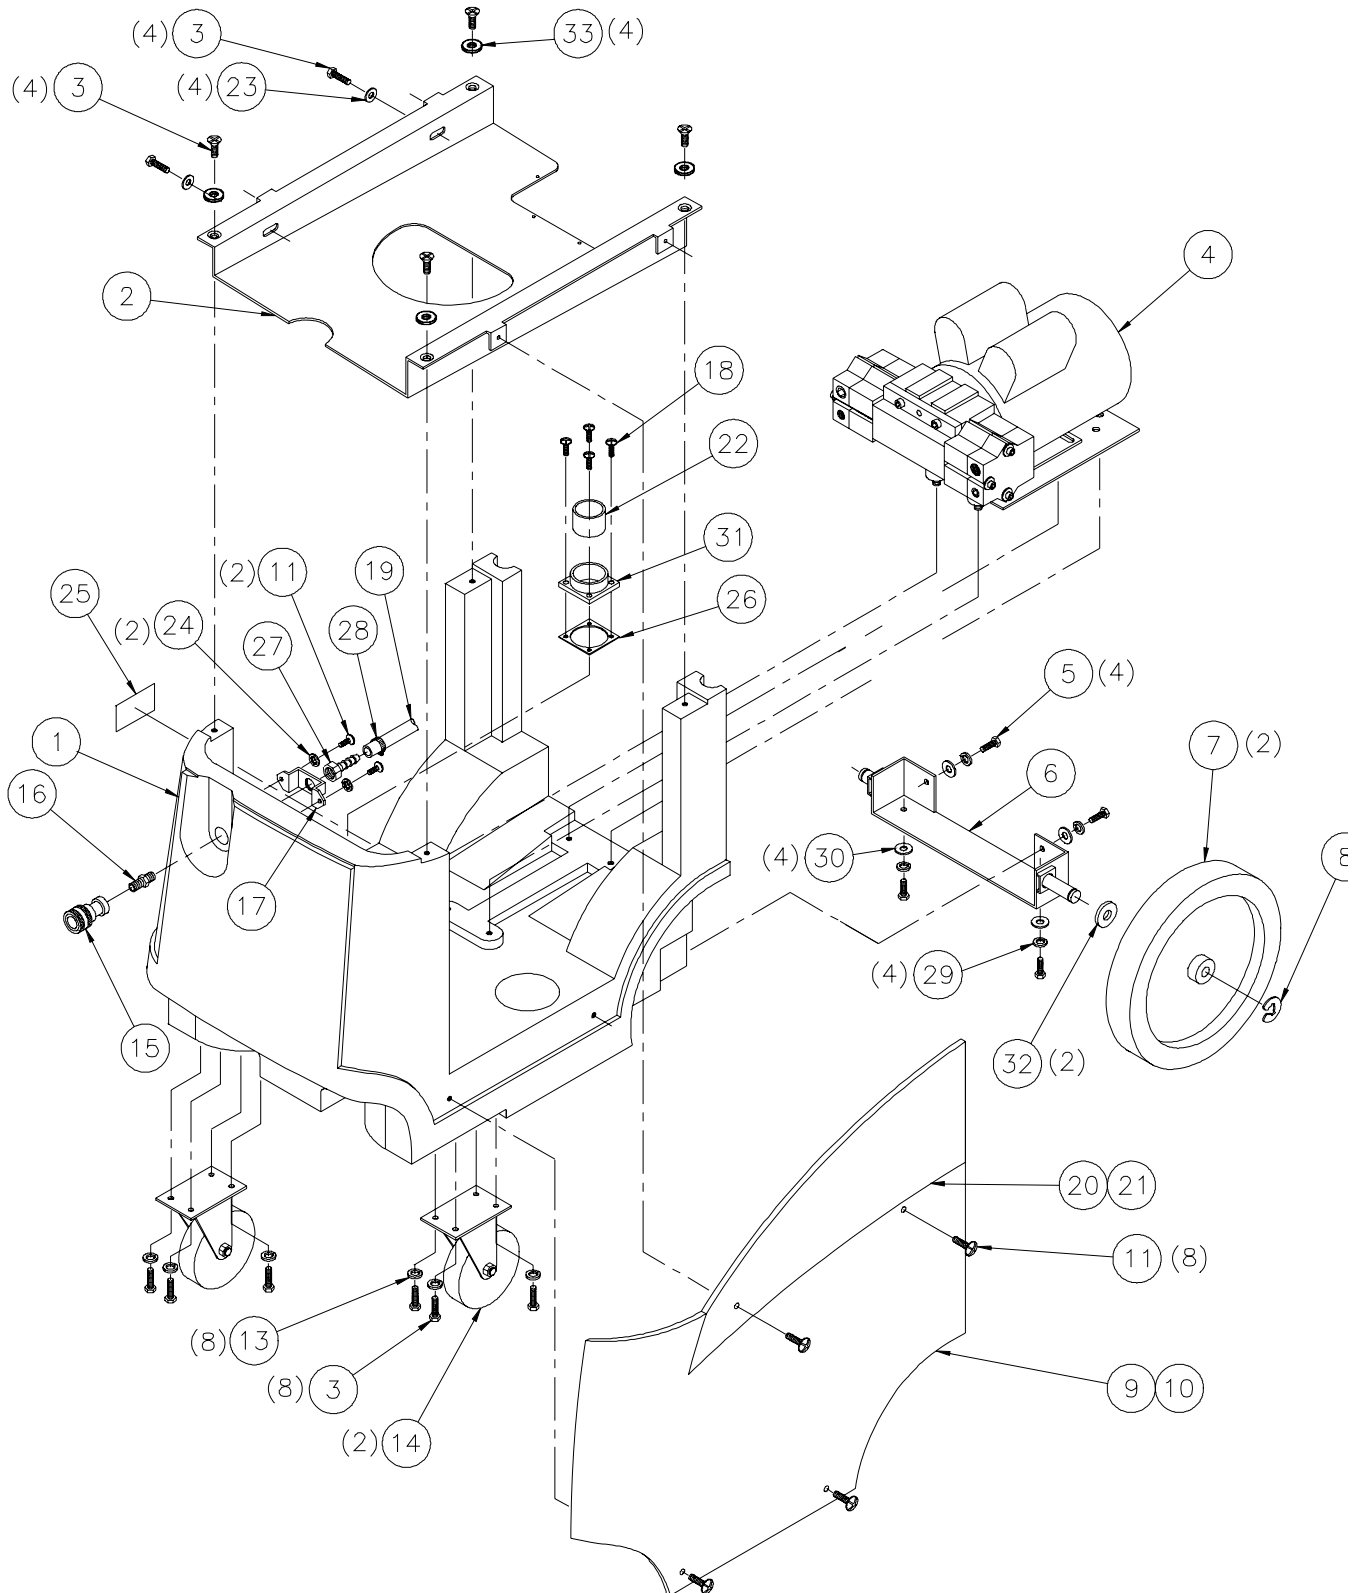

Altra 400
Base Assembly – Planograph #129
60389A

**Altra 400
Tank Assembly
60323A**

#	Part #	Description
1	72133A	Cover, Top Altra
2	7GR034	Elbow, 1 1/2"H x 1 1/2"M Nylon
3	71887A	Inlet Basket, Altra
4	72188A	Filter, Altra SS
5	7AE004	Elbow, 1/8" Street Forged
6	70100A	Coupler, Quick Disconnect 1/8" Female
7	71576A	Nipple, Quick Disconnect 1/8"-1/8" SST
8	7AJ004	Connector, Anchor 1/8"
9	71452A	Tank, Altra
10	71465A	Gasket, Vacuum Stand Pipe Altra
11	71466A	Hinge, Top Cover Altra
12	71464A	Cover, Vacuum Stand Pipe Altra
13	7BS002	Screw, #8-32 X 1/2" PHMS
14	71553A	E-Clip, Float Switch SST
15	70066A	Gauge, Pressure
16	71462A	Manifold, Pressure Regulator/ Gauge Altra
17	71463A	Bracket, Manifold Support Altra
18	7CM004	Washer, 3/8 Flat Standard SST
19	7AT002	Barb, 1/8" NPT 1/4" Hose
20	7DL003	Clamp, 1/4" Hose
21	71318A	Hose, 500 PSI Red
22	7AK003	Elbow, Union 1/8" NPT
23	7CX002	Nipple, Hex 1/4" NPT
24	7AK002	Elbow, Union 1/4" NPT
25	70062B	Dampner, Pulsation
26	7AE004	Elbow, Street 1/8"
27	71495A	Strainer, Suction 50 X 50 Mesh Altra
28	71485A	Header, 1/8" Back Flush
29	72135A	Drain Hose with Cuff, Altra
30	7DL005	Clamp, 1 1/2" Hose
31		Not Assigned
32	70343A	Switch, Float
33	70020B	Gasket, Vacuum Motor Seal
34	71285A	Motor, Vacuum 3 Stage 115 Volt
	71285B	Motor, Vacuum 3 Stage 220/ 240 Volt
35	7CL002	Washer, 1/4" Split Lock
36	7DT002	Screw, 1/4-20 X 5/8" HHMS
37	7CZ001	Hose, 2" Vacuum
38	7DL001	Clamp, Hose 2" Exhaust
39	71497A	Switch, Horizontal Float
40	7DL008	Clamp, 1/2" Hose
41	70079C	Hose, Clear Reinforced 1/2"
42	71511A	Coupler, 1/2" Hose 1/2" FPT

#	Part #	Description
43	71512A	Nipple, Hex 1/2"
44	7EW002	Screw, #10-24 X 3/4" PHMS
45	71483A	Retainer, Top Cover Hinge
46	7CM003	Washer, #10 Flat
47	7CL003	Washer, #10 Split Lock
48	7DN001	Nut, Cap #10-24
49	7DE016	Nozzle, H1/8VV 11005
50	7BS001	Screw, #10-24 X 1/2" PHMS
51	71693A	Plug Assembly, Drain Hose
52	7CM002	Washer, #9 Flat
53	7AR005	Nipple, 1/8" X 1 1/2"
54	71792A	Nut, Hex 5/8-18NPT Brass
55	72115A	Washer 5/8 Neoprene-Bonded, Galv
56	7AR009	Nipple, 1/4M X 2"
57	71888A	Foam Gasket, Inlet Basket
58	71892A	Prefilter
59	72059A	Pressure Regulator
60	70127A	Nipple, Q.D. 1/8M, Brass
61	70097A	Nut, Lock 1-1/2 NPT