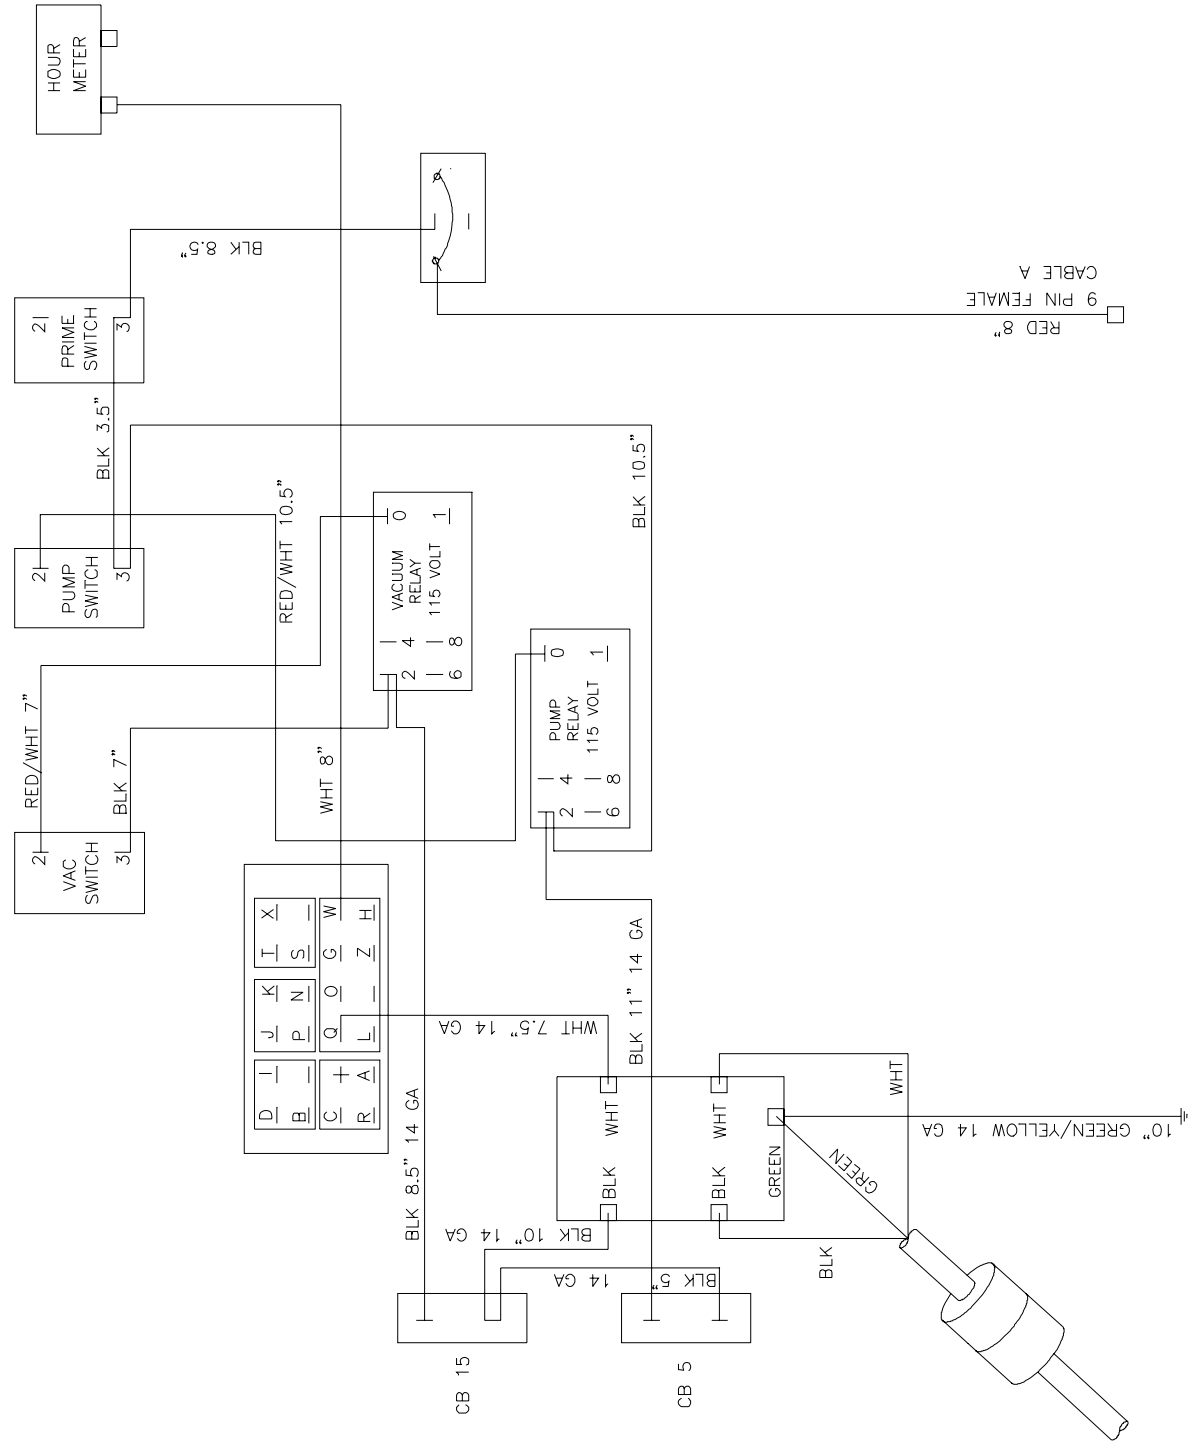

Wiring Diagram (#W038)
Drawing 1 of 3

Altra 400

115 Volt