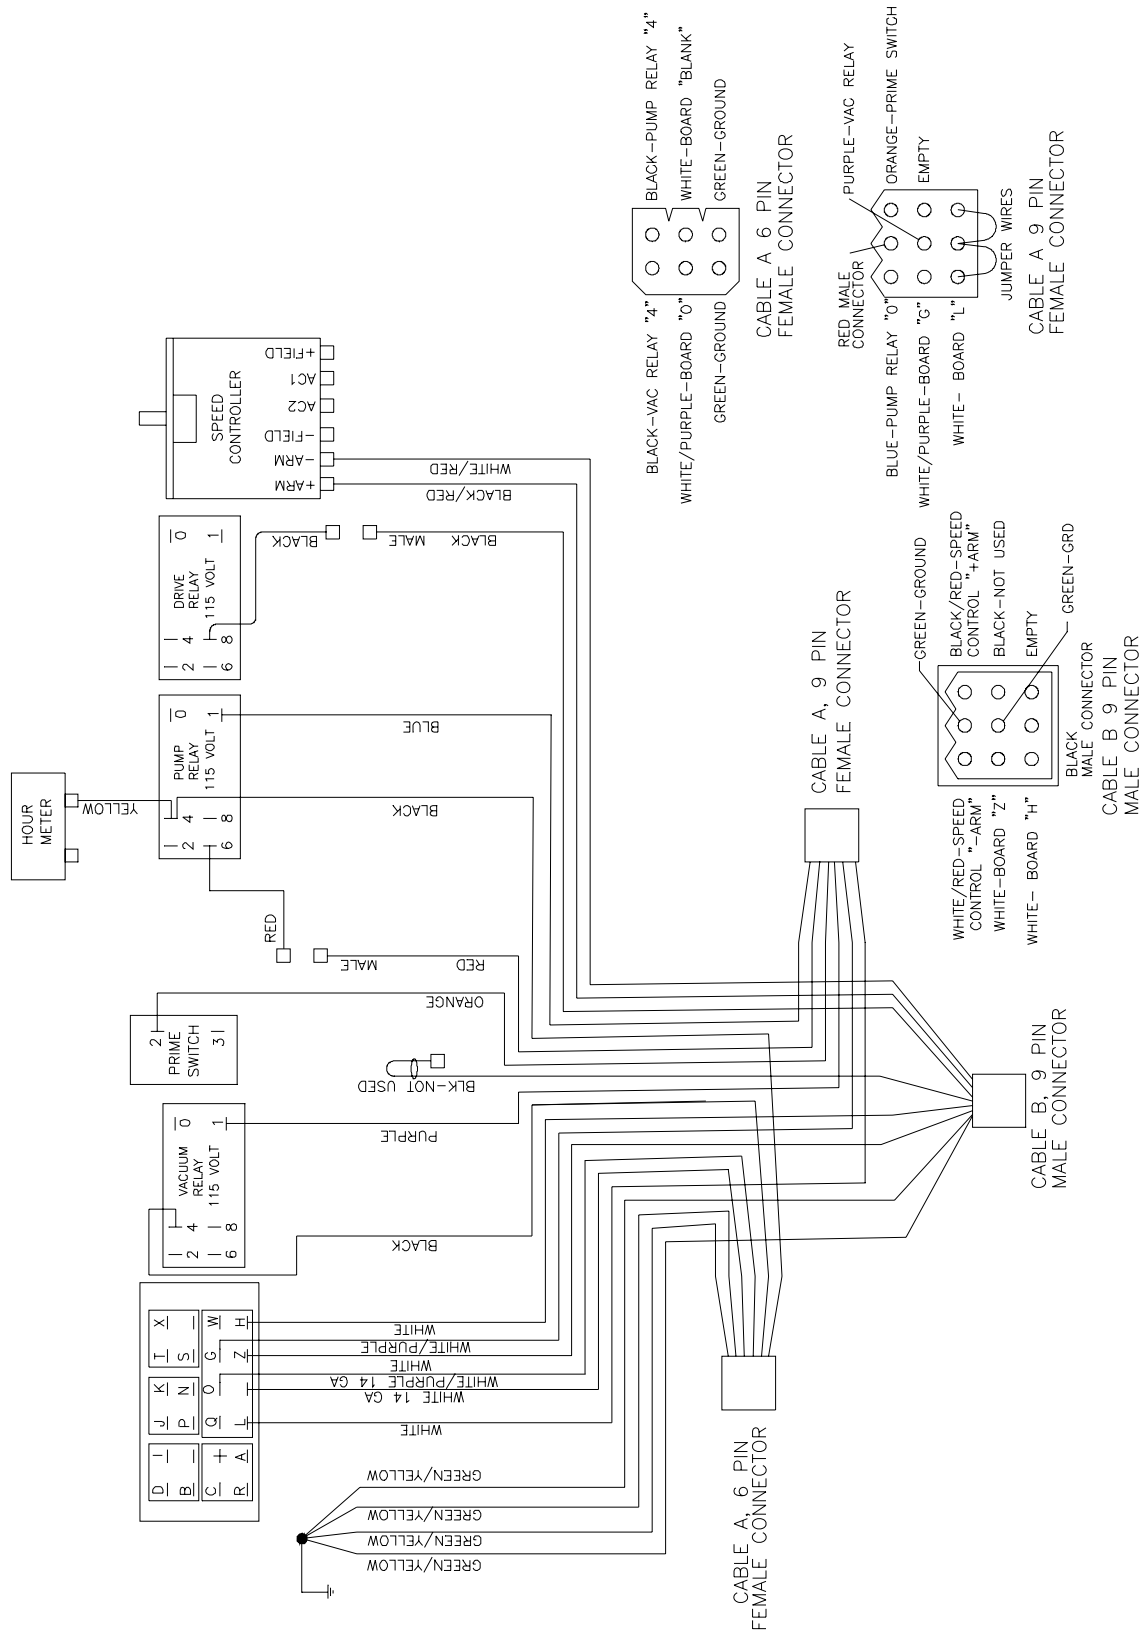

Wiring Diagram (#W036)
Drawing 2 of 3

Altra 400 SP
w/o Cleaning Switch

115 Volt