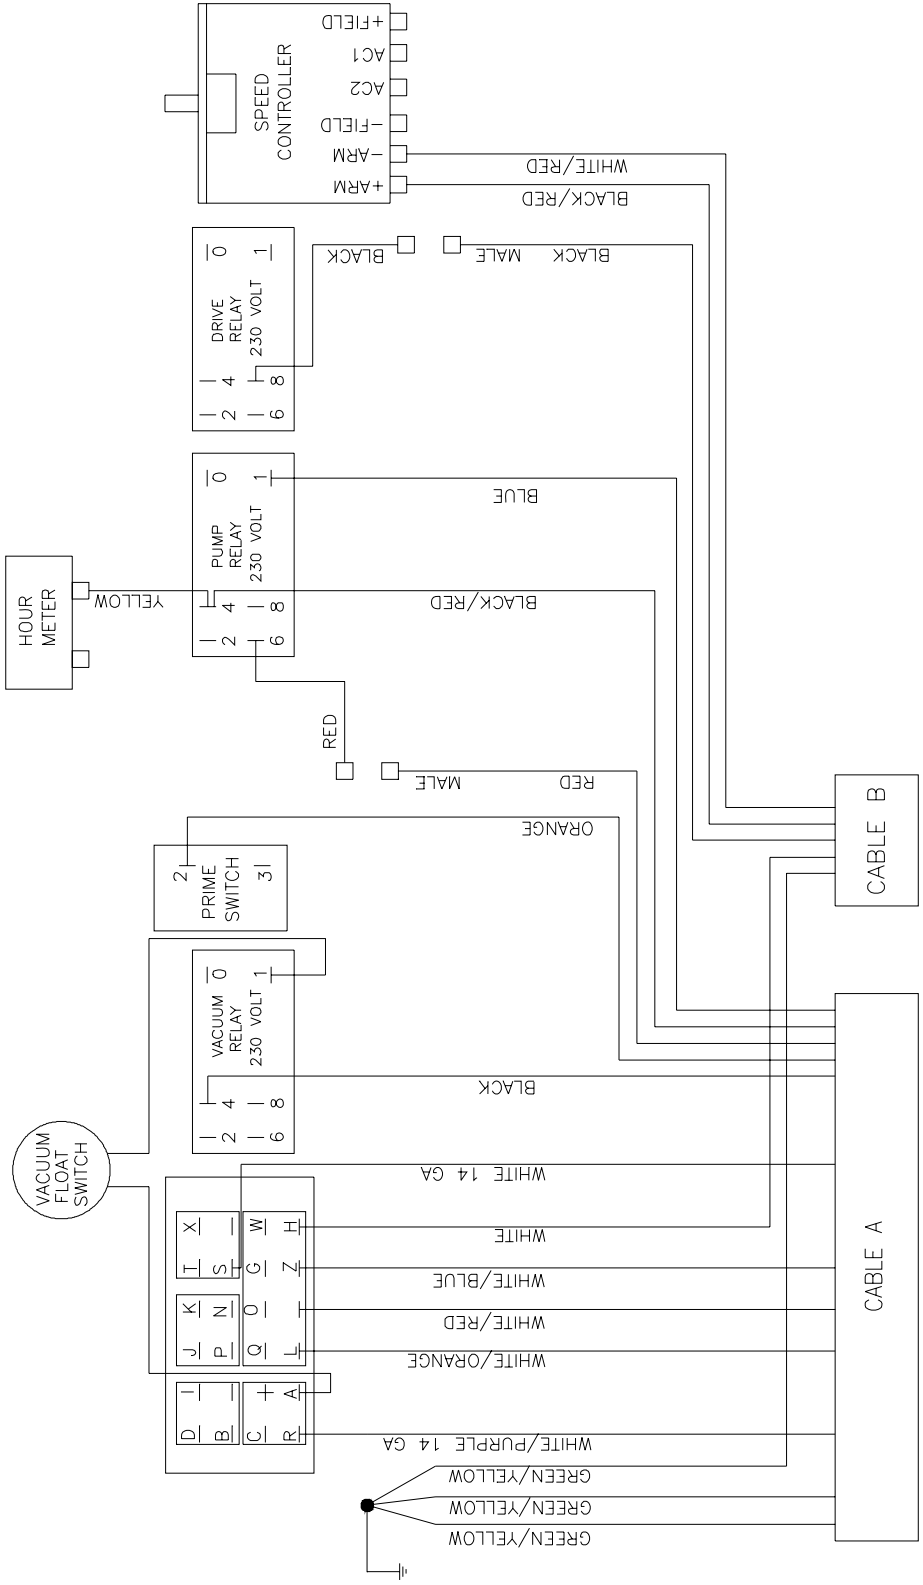

Wiring Diagram (#W045)
Drawing 2 of 3

Altra 400 SP CE
w/o Cleaning Switch

230 Volt