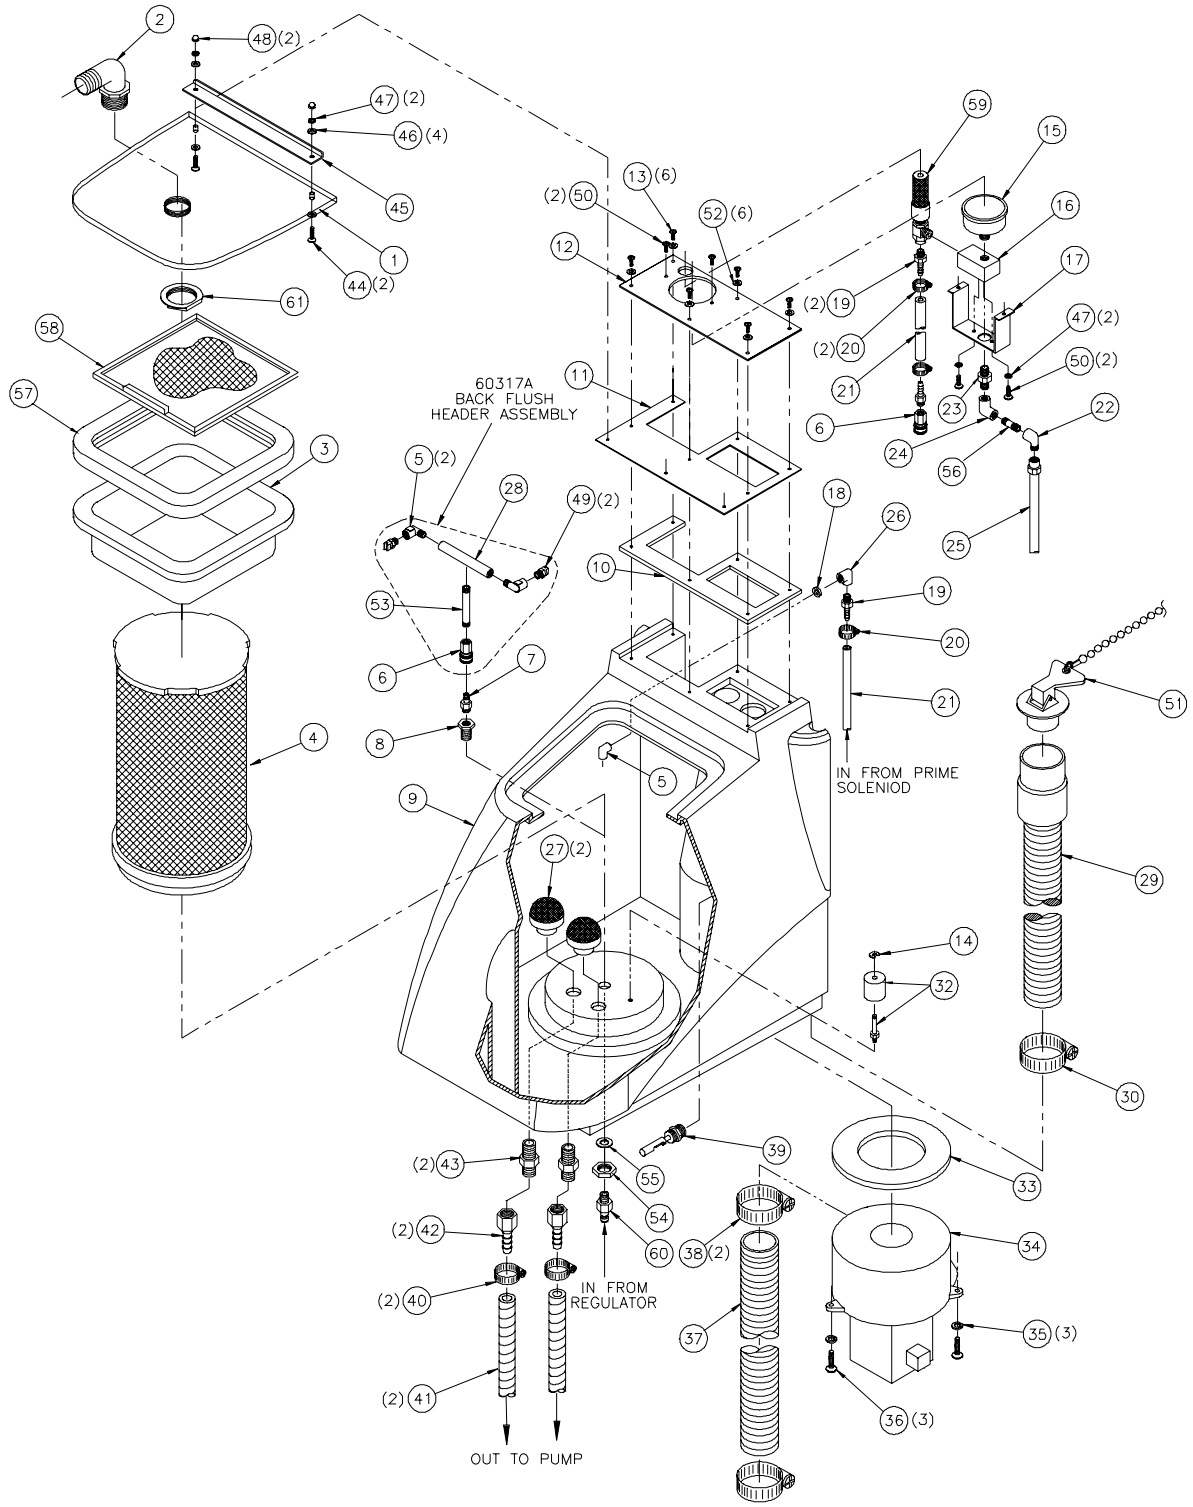

Altra 400
Tank Assembly – Planograph #130
60323A

Altra 400
Back Panel Assembly
60325A, 60330A

#	Part #	Description
1	7BS004	Screw, #6-32 X 1/2" PHMS
2	7CM005	Washer, #6 Flat
3	71546A	GFCI Plate, Gray 230 VOLT
	70172A	GFCI, 115 VOLT
4	7BH004	Screw, #10-32 X 3/8" PHMS
5	71456A	Back Panel, Altra Manual Push Type
6	71544A	Meter, Hour (Snap on Back Type) 230 volt
	71499A	Meter, Hour (Snap on Back Type) 115 Volt
7	72142A	Plug, 7/8 Dia
8	72206A	Strap, Velcro
9	70895A	Switch, Rocker 15 Amp DPST 230 Volt
	70050B	Switch, Rocker 15 Amp 115Volt
10	7BF001	Nut, #6-32 Kep
11	7FC003	Circuit Breaker, 15 Amp 115 Volt
	7FC010	Circuit Breaker, 8 Amp 230 Volt
12	71498A	Strain Relief, Power Cord
13	71488A	Bracket, Relay Altra
14	71379B	Relay, Heavy Duty 230 Volt
	71379A	Relay, Heavy Duty 115 Volt
15	7CM001	Washer, 1/4 Flat
16	71270A	Board, Terminal
17	7BS002	Screw, #8-32 X 1/2" PHMS
18	7BH004	Screw, #10-32 X 3/8" PHMS
19	72173A	Clip, Spring Hose Clamp Drain Hose
20	7BF002	Nut, #8-32 Kep
21	7CM002	Washer, #8 Flat
22	71490A	Decal, On-Off Altra
23	7BS002	Screw, #8-32 x 1/2" PHMS
24	71515A	Nut, Strain Relief
25	7FC007	Circuit Breaker, 5 AMP 115 Volt
	7FC009	Circuit Breaker, 3 Amp 230 Volt
26	71866A	Gasket, Backcover
27	71026A	Cord, Power 35' (115 Volt)
	71912A	Cord, Power 35' (230 Volt)
28		
29	72149A	Motor Mount, 1/4-20 X 1/2
30	7CL002	Washer, 1/4 Split-Lock
31	7DN002	Acorn, Nut 1/4-20
32	71720A	Washer, Back-Panel
33	7CU003	Screw, 1/4-20 X 1"
34	72116A	Cover, Switch Blank
35	71815A	RFI Filter, 230 Volt
36	7CM002	Washer, #8 Flat
37	72179A	Holder, Cable #8 Screw
38	7EB003	Cable, Tie 11"
39	7BF008	Nut, #10-32 Kep
40	7CM003	Washer #10 Flat
41	71653A	Circuit Breaker, 10-Amp (230 Volt only)