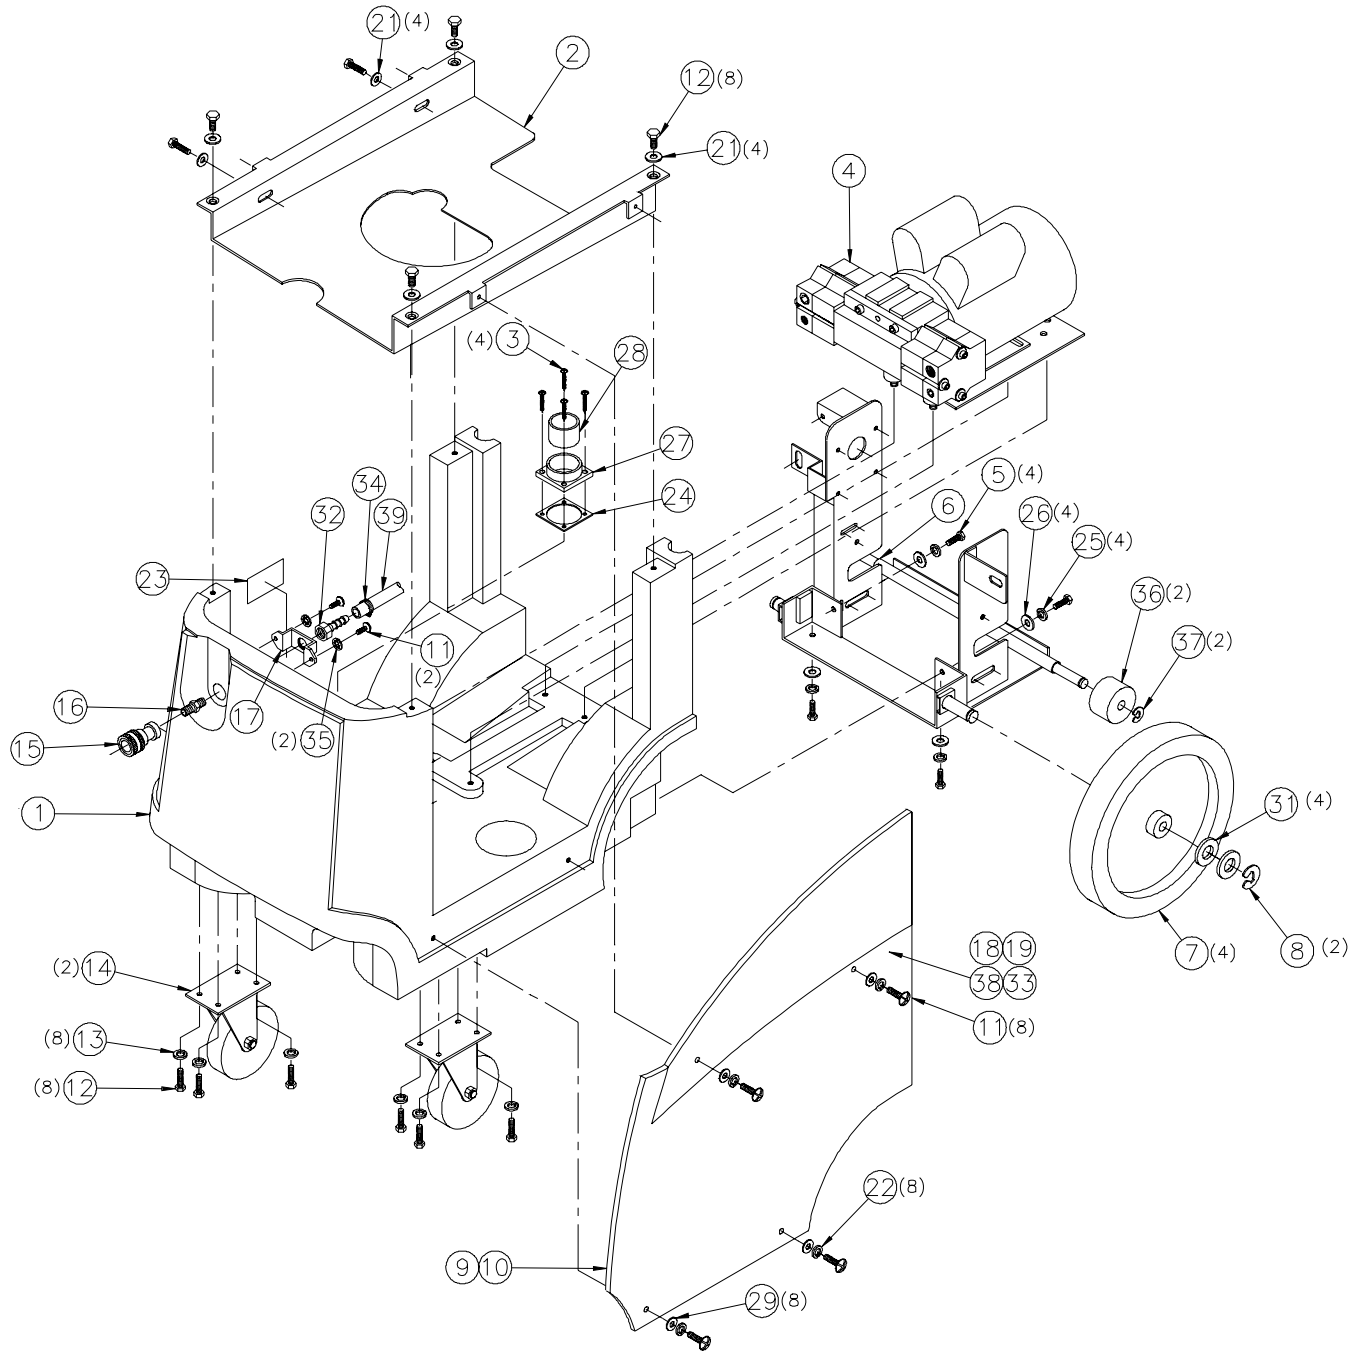

Altra 400 SP
Base Assembly – Planograph #149
60324A, 60361A

Altra 400 SP
Drive Shaft Assembly
60349A

#	Part #	Description
1	71627A	Pulley, Shaft End Left Side Altra SP
2	71629A	O-Ring, Shaft End Pulley Altra SP
3	71612A	Collar, Drive Shaft Altra SP
4	71585A	Mount, Pillow Block Altra SP
5	71605A	Pillow-Block, Altra SP
6	7CT001	Screw, 1/4-20 X 1" HHMS SS
7	71594A	Shaft, Drive Altra SP
8	71588A	Pulley, Drive Altra SP
9	71587A	Pulley, Shaft End Right Side Altra SP
10	7CH002	E-Clip, Dia. 1/2" Shaft
11	7CR003	Washer, 1/4" Flat