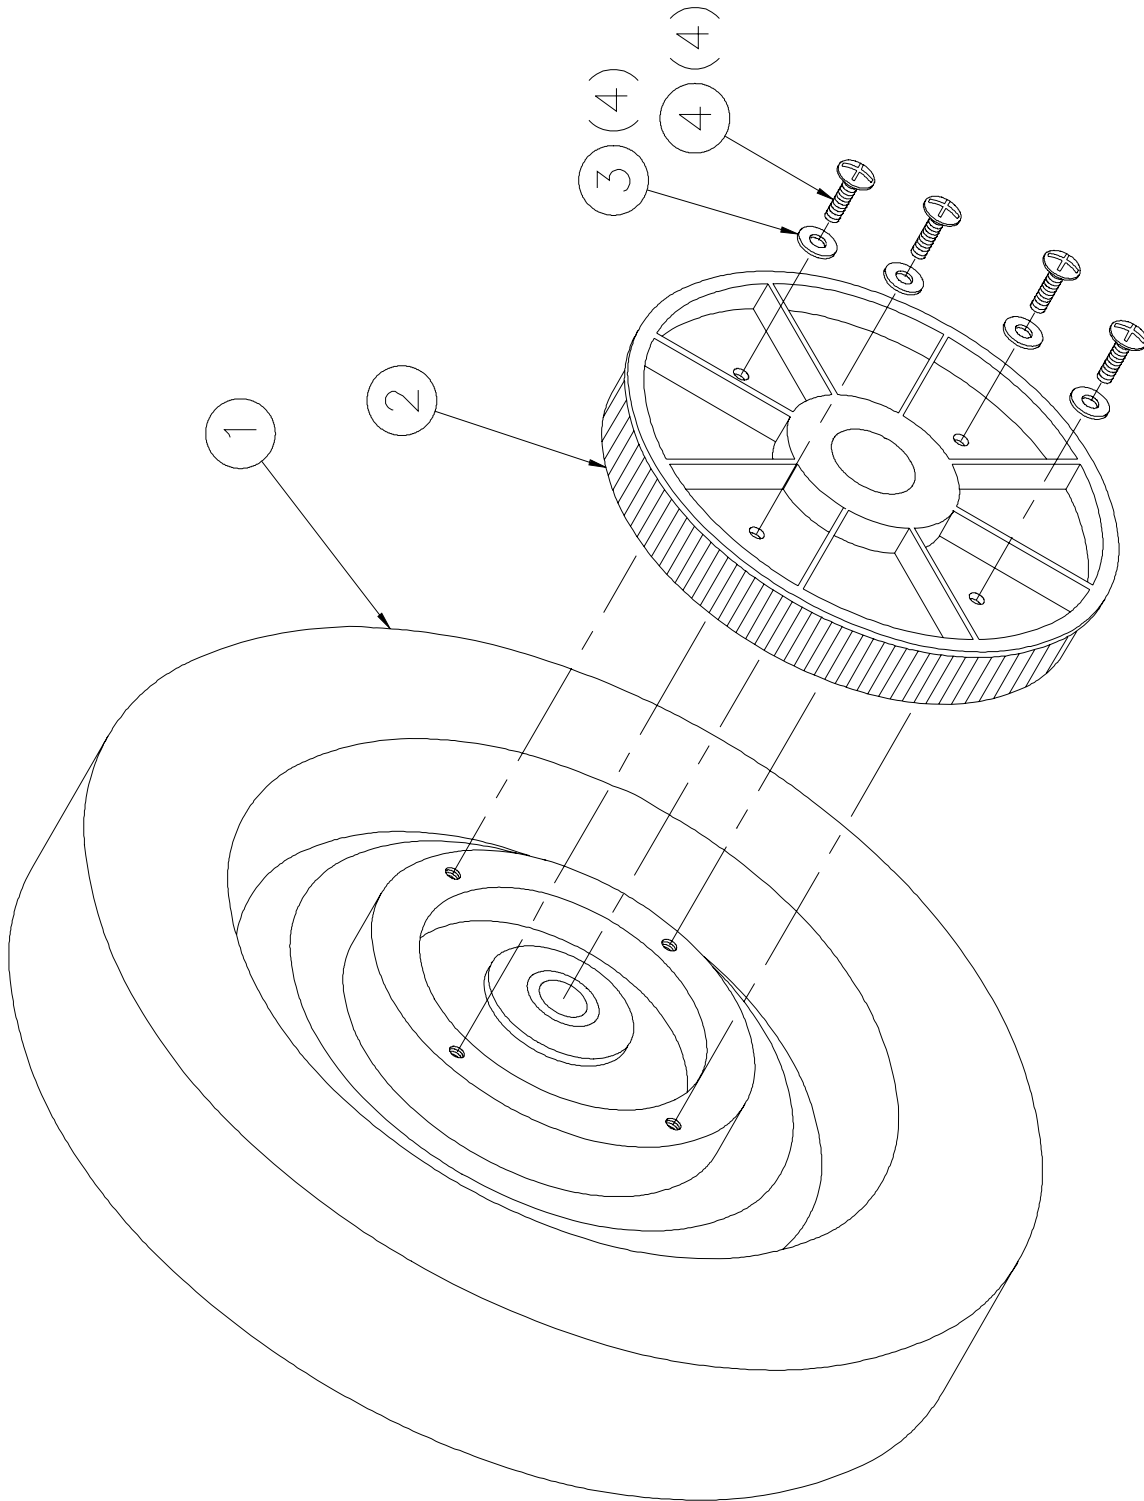

Altra 400 SP
Wheel Assembly – Planograph #145
60341A

Altra 400 SP
Base Assembly
60324A, 60361A

#	Part #	Description
1	71453A	Base, Altra
2	71457A	Tray, Tank to Chassis Altra
3	7CW002	Screw #6 X ¾ Self Tapping PHMS
4	60326A	Pump Motor Assembly Altra 400
5	7DT002	Screw, 1/4-20 X 5/8" HHMS
6	60348A	Axle, Ass'y Altra SP (115V)
	60366A	Axle, Ass'y Altra SP (230V)
7	60341A	Wheel Assembly
8	7CH001	Clip, "E" 5/8" Axle Altra
9	71454A	Cover, Left Side Altra
10	71458A	Cover, Right Side Altra
11	7BS001	Screw, #10-24 X 1/2" PHMS
12	7DT001	Screw, 5/16-18 X 5/8" HHMS
13	7CL001	Washer, 5/16" Split Lock
14	71474A	Caster, 4" Altra
15	70063B	Coupler, Quick Disconnect Valved 1/4"-1/4"
16	7CX002	Nipple, Hex 1/4"
17	71312A	Bracket, Coupler
18	71493A	Decal, Left Side "Altra 400"
19	71494A	Decal, Right Side "Altra 400"
20		
21	7CR004	Washer, 5/16" Flat
22	7CL003	Washer, #10 Split Lock SS
23	71646A	Decal Serial Number Altra SP 115V
	71949A	Decal, Serial Number Altra SP 230 V CE
24	7GF006	Gasket, Flange
25	7CL002	Washer, 1/4" Split Lock
26	7CR003	Washer, 1/4" Flat
27	7GR032	Flange, 2" PVC
28	7GR037	Coupling, 1 1/4" Slip White PVC
29	7CM003	Washer #10 Flat
30		
31	71520A	Washer 5/8 Flat SAE
32	7AT020	Barb, 1/4H-1/4 FPT
33	71630A	Decal, Left Altra 400 SP
34	7DL008	Clamp ½ Hose
35	7CL003	Washer #10 Split-Lock
36	70371A	Wheel 2 ½ O.D.
37	7CH002	Clip "E" ½"
38	71631A	Decal Right Altra 400 SP
39	71318A	Hose ¼" Rd 500 psi