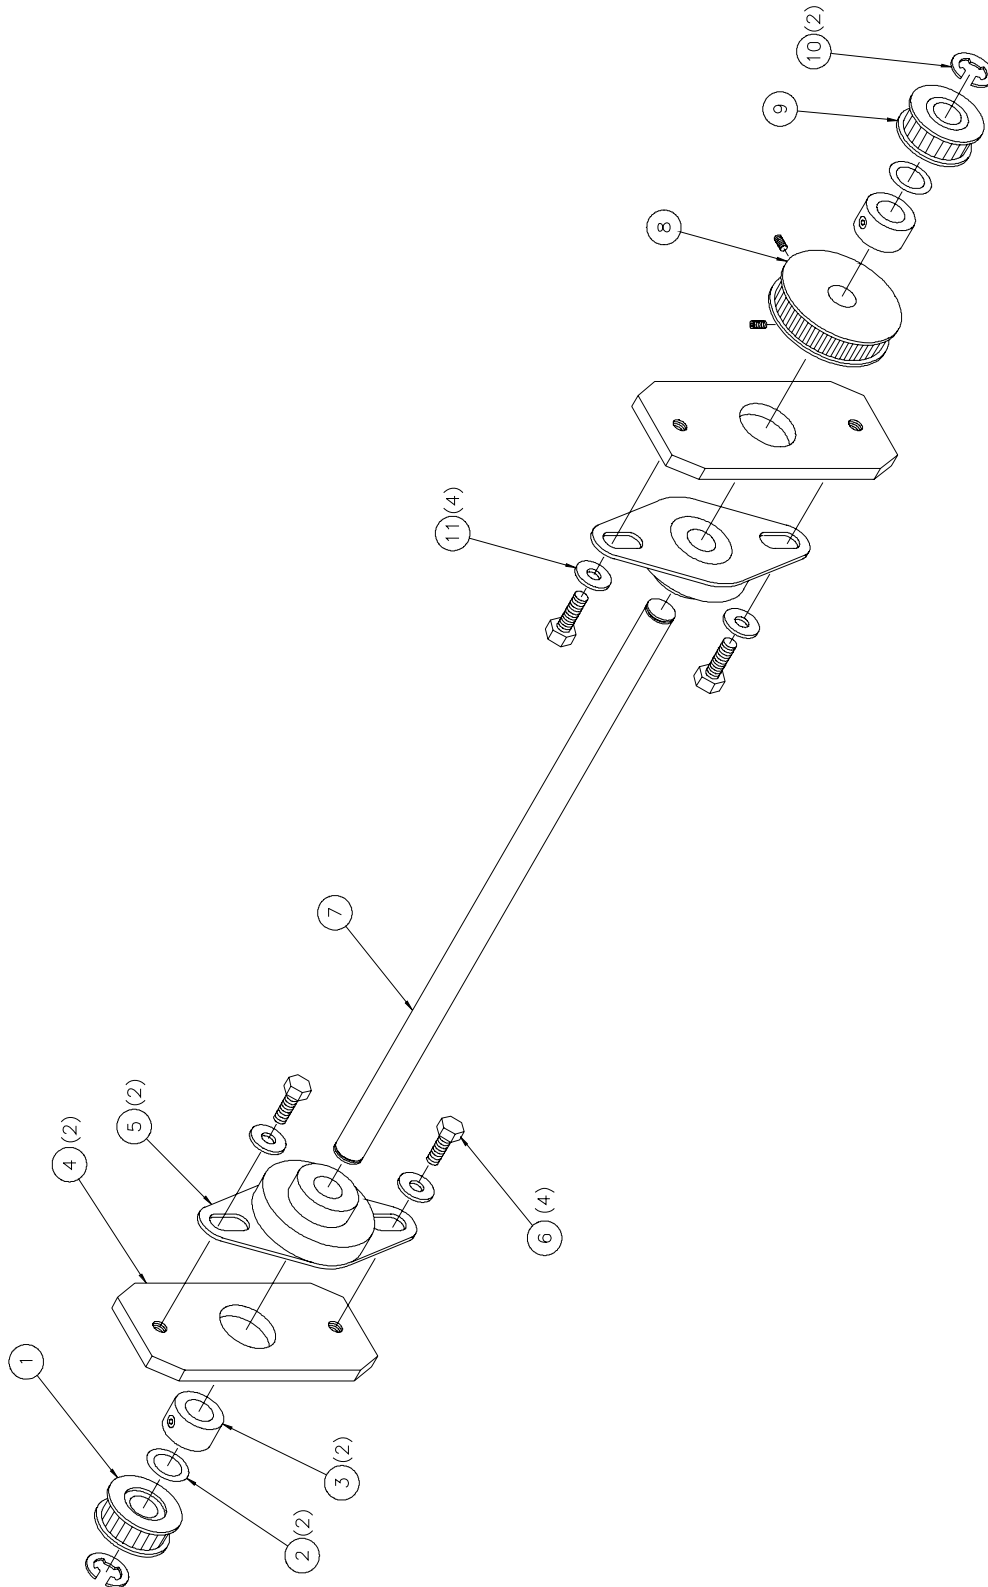

Altra 400 SP
Drive Shaft Assembly – Planograph #150
60349A

**Altra 400 SP - 120 & 230 Volt
Back Panel Assembly
60350A, 60359A**

#	Part #	Description
1	7BS004	Screw, #6-32 X 1/2" PHMS
2	7CM005	Washer, #6 Flat
3	70172A	Ground Fault Circuit Interrupter(GFCI) 115 Volt
	71546A	Plate, GFCI Conversion 230 Volt
4	7BS002	Screw, #8-32 X 1/2" PHMS
5	71600A	Back-Panel, Main Altra SP
6	71499A	Meter, Hour (Snap on Back Type) 115 Volt
	71544A	Meter, Hour (Snap on Back Type) 230 Volt
7	72202A	Cord, Power 75' (115 Volt)
	72145A	Cord, Power 75' (230 Volt)
8	72206A	Strap, Velcro
9	70050B	Switch, Rocker 15 Amp
	70895A	Switch, Rocker 15 Amp (230 Volt)
10	7BF001	Nut, #6-32 Kep
11	72116A	Cover, Switch Blank
12	7FC003	Circuit Breaker, 15 Amp 115 Volt
	7FC010	Circuit Breaker, 8 Amp 230 Volt
13	7FC007	Circuit Breaker, 5 Amp 115 Volt
	7FC009	Circuit Breaker, 3 Amp 230 Volt
14	71498A	Strain Relief, Power Cord
15	71488A	Bracket, Relay Altra
16	7CU003	Screw, ¼-20 X 1"
17	71379A	Relay, Heavy Duty 115 Volt
	71379B	Relay, Heavy Duty 230 Volt
18	71270A	Board, Terminal
19	7BS002	Screw, #8-32 X 1/2" PHMS

#	Part #	Description
20	7BH004	Screw, #10-32 X 3/8" PHMS
21	72173A	Spring-Clip, Drain Hose Altra
22	7BF001	Nut, #6-32 Kep
23	7CM005	Washer, #6 Flat
24	71490A	Decal, Switch On-Off Altra
25	71651A	Screw, #10-32 x ½" PHMS
26	71515A	Nut, Strain Relief
27		Not Assigned
28	72156A	Back-Panel, Addition Altra SP (Plastic)
29	7DN002	Nut, Acorn 1/4-20
30	7CM001	Washer, 1/4" Flat
31	7CM003	Washer, #10 Flat
32	72013A	Screw, #6-32 X 7/8" PHMS
33	7DP002	Screw, #8-32 X 5/8" PHMS
34	71733A	Controller, Speed (120V-240V)
35	71866A	Gasket, Back cover
36	71720A	Washer, Back Panel Mounting
37	72149A	Motor-Mount, Mini 1/4-20
38	7CL002	Washer ¼" Split-Lock
39	71815A	RFI Filter
40	7CM003	Washer #10 Flat
41	72179A	Holder, Cable Tie
42	7EB003	Cable, Tie 11"
43	72180A	Nut, Pressfit Insert #10-32 SS
44	7BF008	Nut, #10-32 Kep
45	71653A	Circuit Breaker, 10-Amp (230 Volt only)