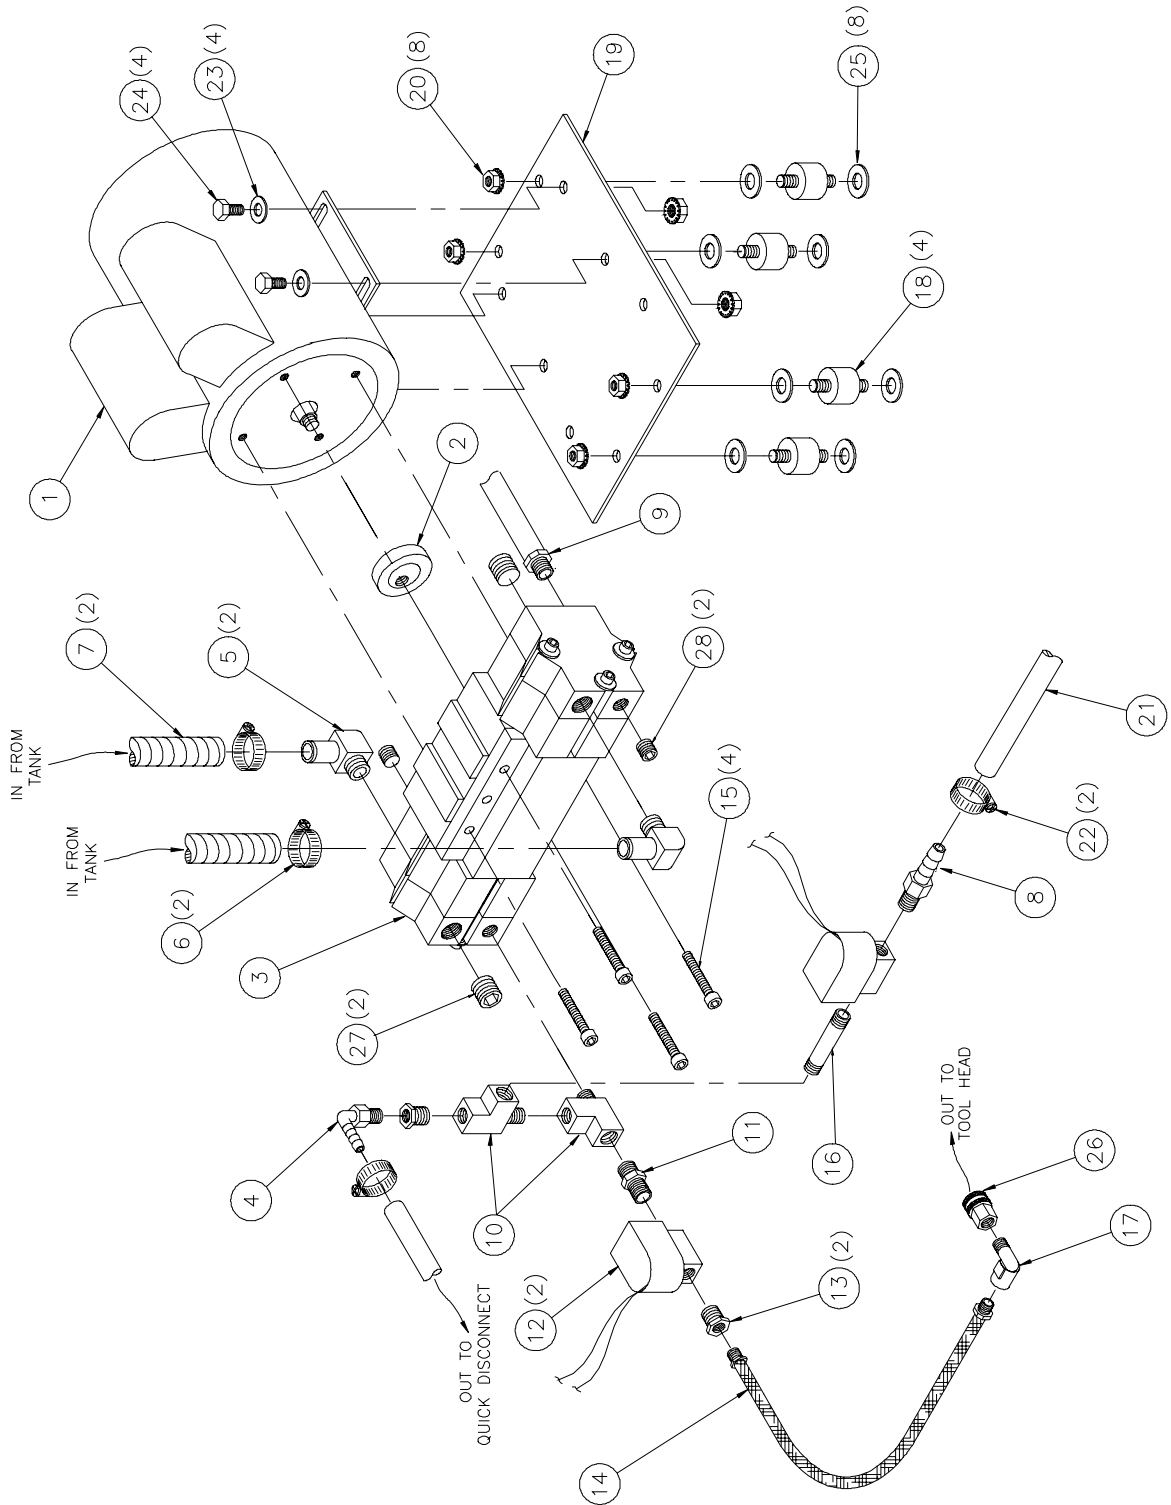

Altra 400
Pump/Motor Assembly – Planograph #132
60236A, 60360A

Altra 400
Hard Surface Tool Assembly
10332A

#	Part #	Description
1	71727A	Gasket, 18" Hard Surface Tool
2*	71532A	Screw, #4-40 x 3/16" PHMS SS
3	71700A	Clip, Altra Header Retainer
4	71731A	Spacer, 18" Hard Surface Tool
5	71723A	Tool Head, 18" Hard Surface Tool
6	71725A	Holder, Brush Seal 18" Hard Surface Tool
7	71732A	Brush Seal, 18" Hard Surface Tool
8	71743A	Screw, #8-32 x 3/16" PHMS SS
9	71729A	Carpet Seal, 18" Hard Surface Tool
10	71728A	Foam Seal, 18" Hard Surface Tool
11	71735A	Screw, #8-32 x 3/8" FHMS Nylon