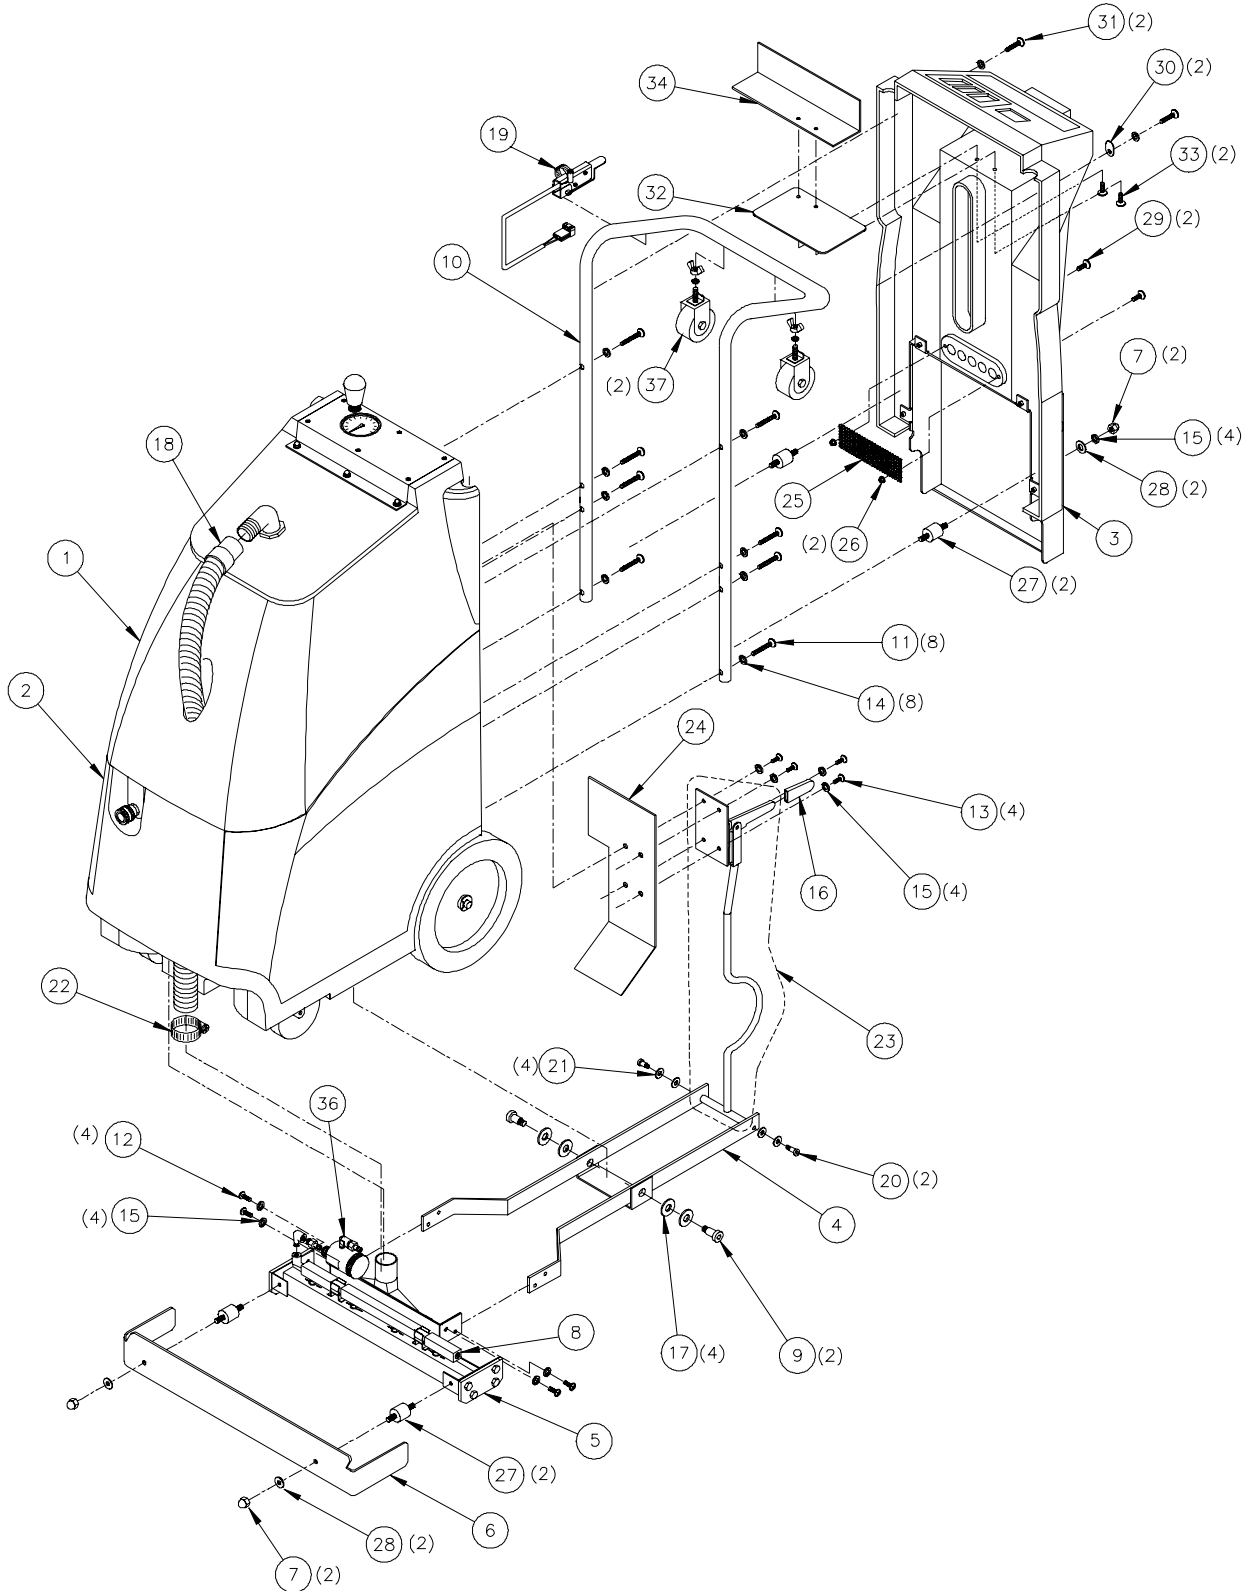

**Altra 400
Final Assembly – Planograph #128
All Altras w/Head**

Altra 400
Tool Head Assembly
60320A

#	Part #	Description
1	71481A	Roller, 18" Tool Head Altra
2	71478A	End-Cap, Tool Head Altra
3	71480A	Pin, Roller Altra
4	7CL002	Washer, 1/4" Split Lock
5	7CP001	Screw, 1/4-20 X 3/4" HHMS
6	71486A	Header, Tool Head Altra
7	7AE004	Elbow, Street 1/8" - 1/8" NPT
8	70127A	Nipple, Quick Disconnect 1/8"-1/8"M
9	60400A	Strainer Assembly, In-Line
10	7AF004	Plug, 1/8" Brass
11	7DE017	Nozzle, 1/8" NPT "01" Orifice
12	71476A	Head, Tool 18" Altra
13	71700A	Clip, Altra Header Retainer
14	71724A	Decal, Patent