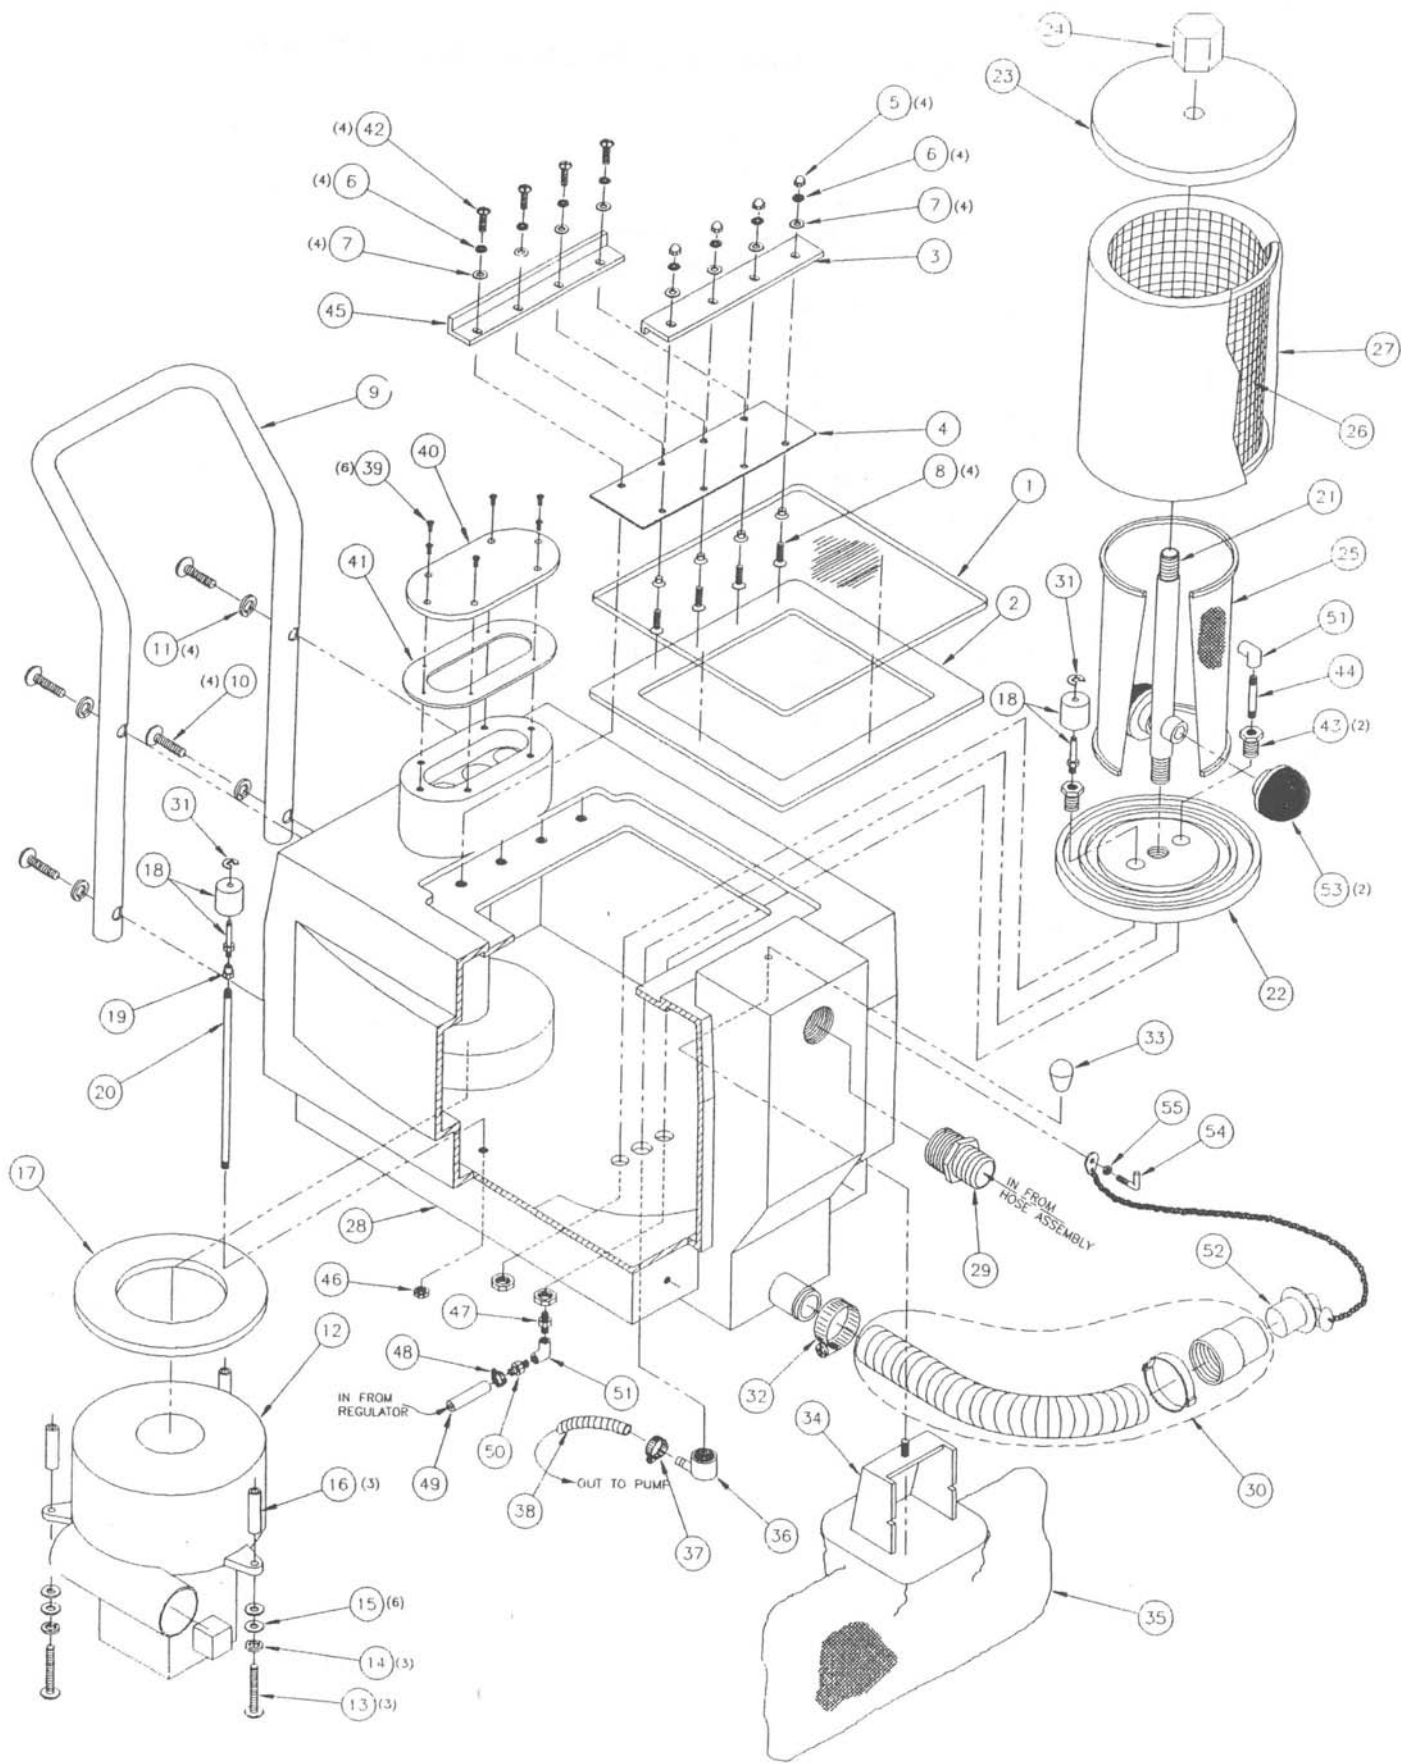

M INI PLUS

Item #	Part #	Description
1	70857A	Cover, Tank Mini
2	7GF041	Gasket, Cover
3	70539B	Retainer, Hinge
4	70540B	Hinge, Flexible
5	7DN001	Nut, Cap #10-24
6	7CY001	Washer Internal Lock #10
7	7CM003	Washer, Flat #10
8	7BZ001	Screw, #10-24 x 3/4" FHMS
9	71435A	Handle, "U" Mini Plus
10	70609A	Screw, 5/16-18 X 1 1/2" PHMS
11	7CL001	Washer, 5/16" Split Lock
12	71285A	Motor, Vacuum 3 Stage
	71285B	Motor, Vacuum 3 Stage 220/240volt
13	71403A	Screw, 1/4-20 x 2 1/2" PHMS
14	7CL002	Washer, Helical Spring 1/4"
15	7CM001	Washer, Flat 1/4"
16	71402A	Spacer, Vacuum
17	70020B	Gasket, vacuum
18	70343A	Switch, Float Vertical
19	7DZ001	Coupling, 1/4"-1/8"
20	71438A	Nipple, 1/4" x 8" PVC NPT
21	71425A	Standpipe, Mini Plus
22	71436A	Plate, Filter Bottom
23	70853A	Plate, Filter Top
24	71362A	Cap, 3/4" NPS
25	71422A	Screen, Filter
26	71421A	Frame, Filter
27	71859A	Filter, Mini Plus 50 Micron Nylon
28	71420A	Tank, Mini Plus
29	70041A	Flanged Barb, 1 1/2"
30	6AY014	Drain Hose Assembly Mini Plus
31	71553A	E-Clip, Float Switch Stainless Steel
32	7DL005	Clamp, 1 1/2" Hose
33	70542A	Knob, Inlet Bag Holder 1/4-20
34	70693A	Holder, Inlet Bag
35	10009A	Filter, Inlet (6 pack)
36	7GR017	Elbow, 3/4"F x 1/2"H
37	7DL008	Clamp, Hose 1/2" OD
38	70079C	Hose, Reinforced Clear
39	7ED0059	Screw, #8-32 x 1/2" OHMS

M NIPLUS

Item #	Part #	Description
40	71423A	Cap, Vacuum Standpipe Mini Plus
41	71424A	Gasket, Vacuum Standpipe
42	7BS001	Screw, #10-24 x 1/2" PHMS
43	7AJ004	Connector, Anchor 1/8"
44	7AR001	Nipple, 1/8" x 2" NPT
45	70858A	Hinge, Mount Angled
46	71389A	Nut, Lock 1/4" Brass
47	7CX001	Nipple, 1/8" Hex
48	7DL003	Clamp, Hose 1/4" OD
49	70144A	Hose, 1/4'
50	7AT011	Connector, 1/8" x 1/4" Double Barb Male
51	7AK003	Elbow, Union 1/8" NPT
52	71442A	Plug Assembly, Drain Hose
53	71495A	Strainer, Suction 50 X 50 Mesh
54	71432A	Hook, "L"
55	7CN003	Nut, #10-24 Hex