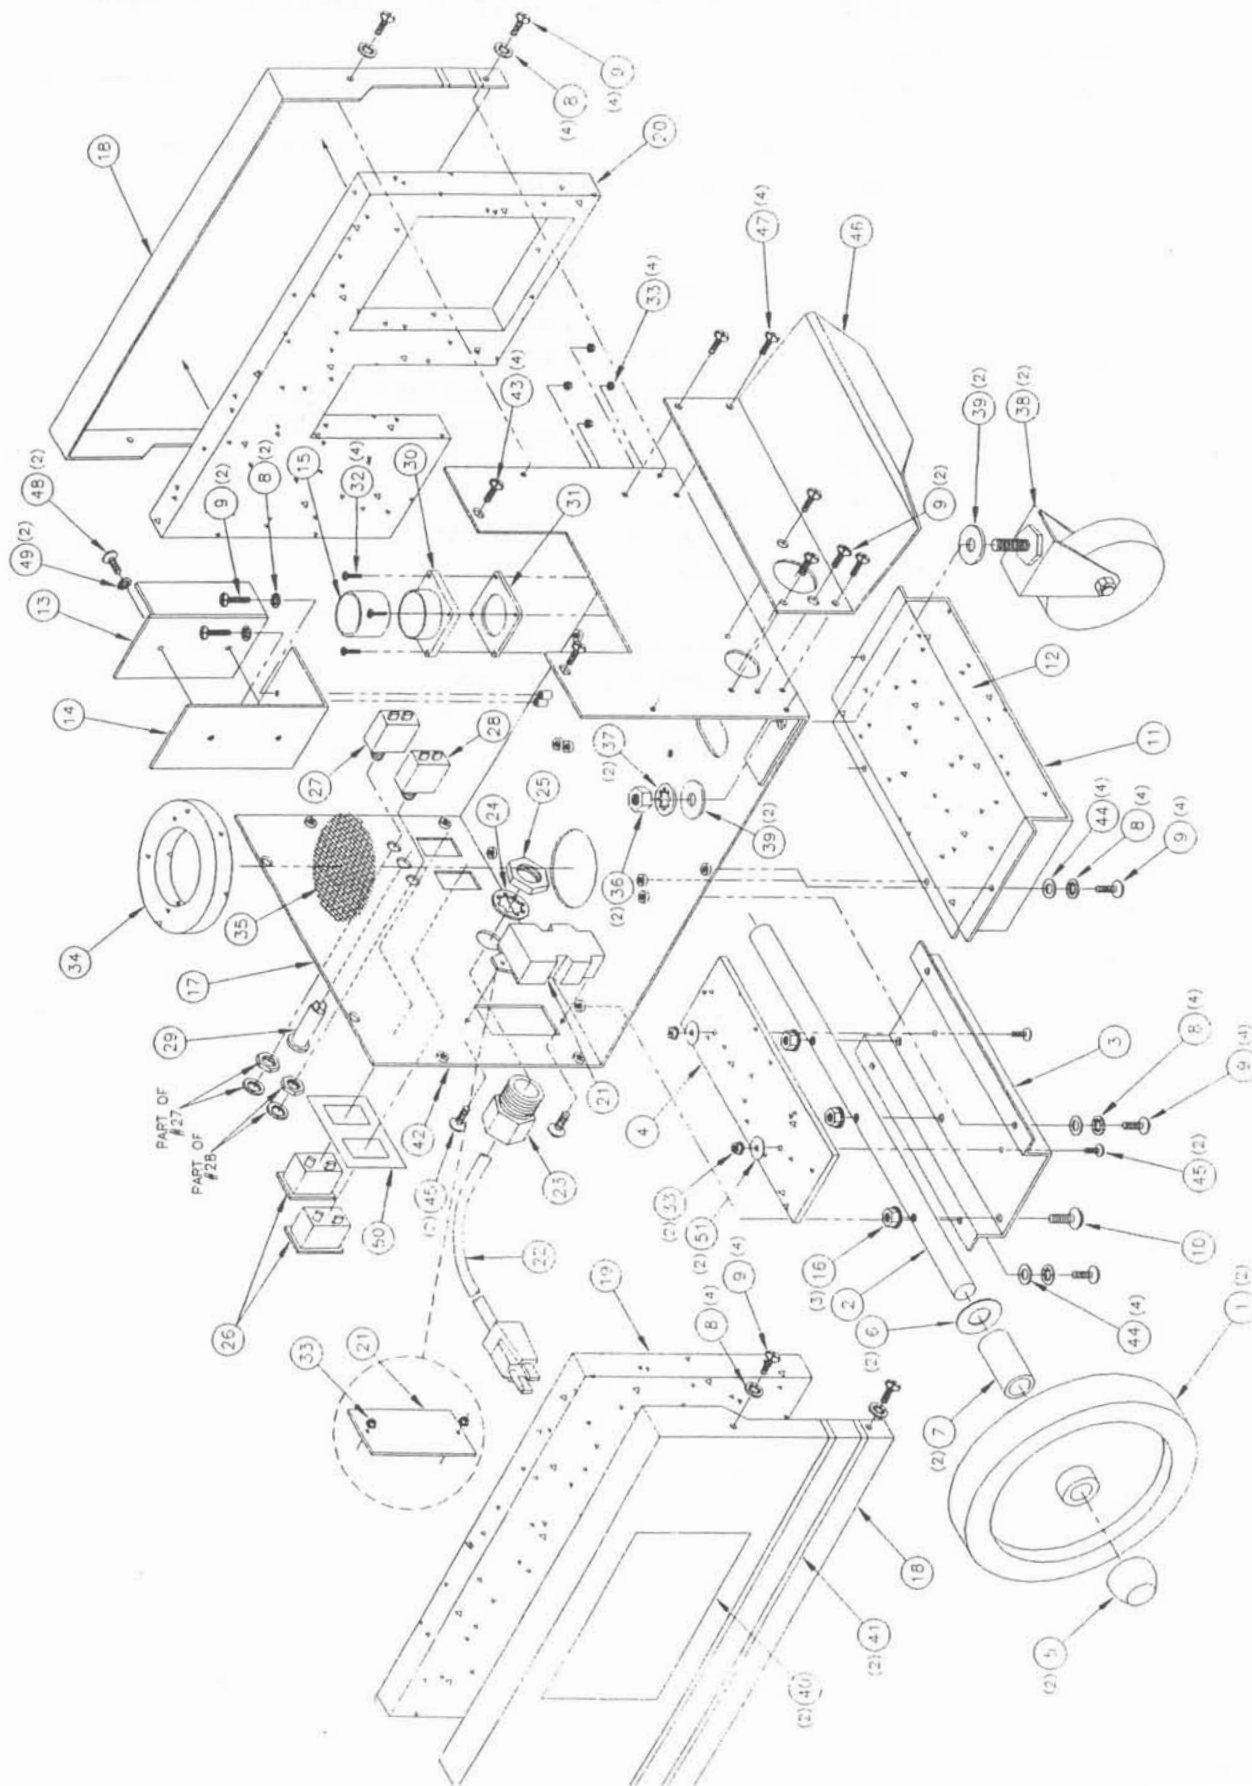

M NIPLUS

Item #	Part #	Description
36	7FG001	Nut, 7/16-14 Kep
37	7FH001	Washer, 7/16" Internal Lock
38	70502B	Caster, 4" Gray
39	7CM004	Washer, 3/8" Fender
40	71396A	Decal Mini Station
41	71427A	Decal, Mini Plus Stripe
42	71434A	Decal, Nameplate/ Serial Number Mini Plus 115 Volt
	71448A	Decal, Nameplate/ Serial Number Mini Plus 230 Volt
43	7BS003	Screw, 1/4-20 x 1/2" PHMS
44	7CM003	Washer, #10 Flat
45	7BS004	Screw, #6-32 x 1/2" PHMS
46	71426A	Holder, Tool Mini Plus
47	7HU002	Screw, #10-32 x 1/2" Black Zinc Plate
48	7BH004	Screw, #8-32 x 3/8" PHMS
49	7CY006	Washer #8 Internal Lock
50	71360A	Decal, ON/OFF
51	70705A	Washer, Nylon Fender 0.630 X 0.150 X 0.031