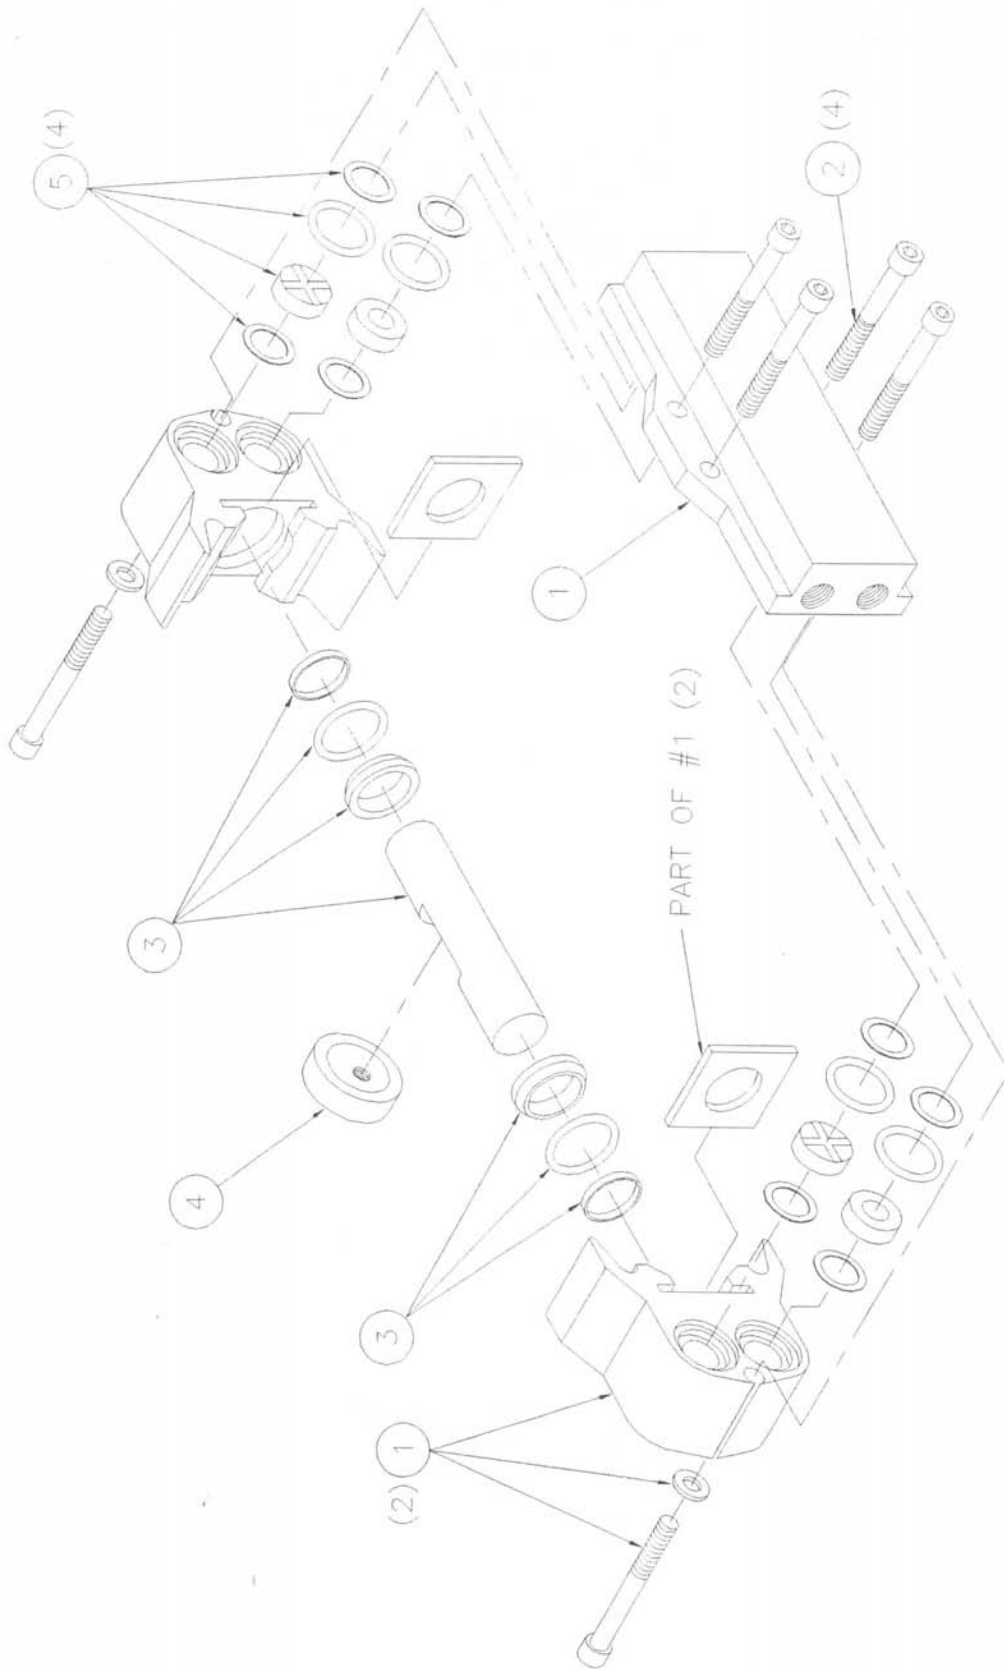

M NIPLUS

M NIPLUS

PARTS LIST

ITEM	PART #	DESCRIPTION	QUAN
1	~~70760A~~ ^{70224B}	Handle, Pressure Regulator S-III	1
2	70329A	Spring, Pressure Regulator	1
3	70330A	Thrust Plate, Pressure Regulator	1
4	70331A	Lock Nut, Pressure Regulator	1
5	70332A	Cylinder, Pressure Regulator	1
6	70333A	O-Ring, PAI 40-440	2
7	70334A	Body, Pressure Regulator	1
8	70335A	Piston, Pressure Regulator	1
9	70337A	Quad-Ring, Piston	1
10	70339A	Seat, Pressure Regulator	1
11	70340A	O-Ring, 50-208	1
12	70338A	Bypass, Pressure Regulator	1

~~10158A~~ ~~10208A~~ Pressure Regulator Repair Kit consists of items #2,3,6,8,10 and 11.