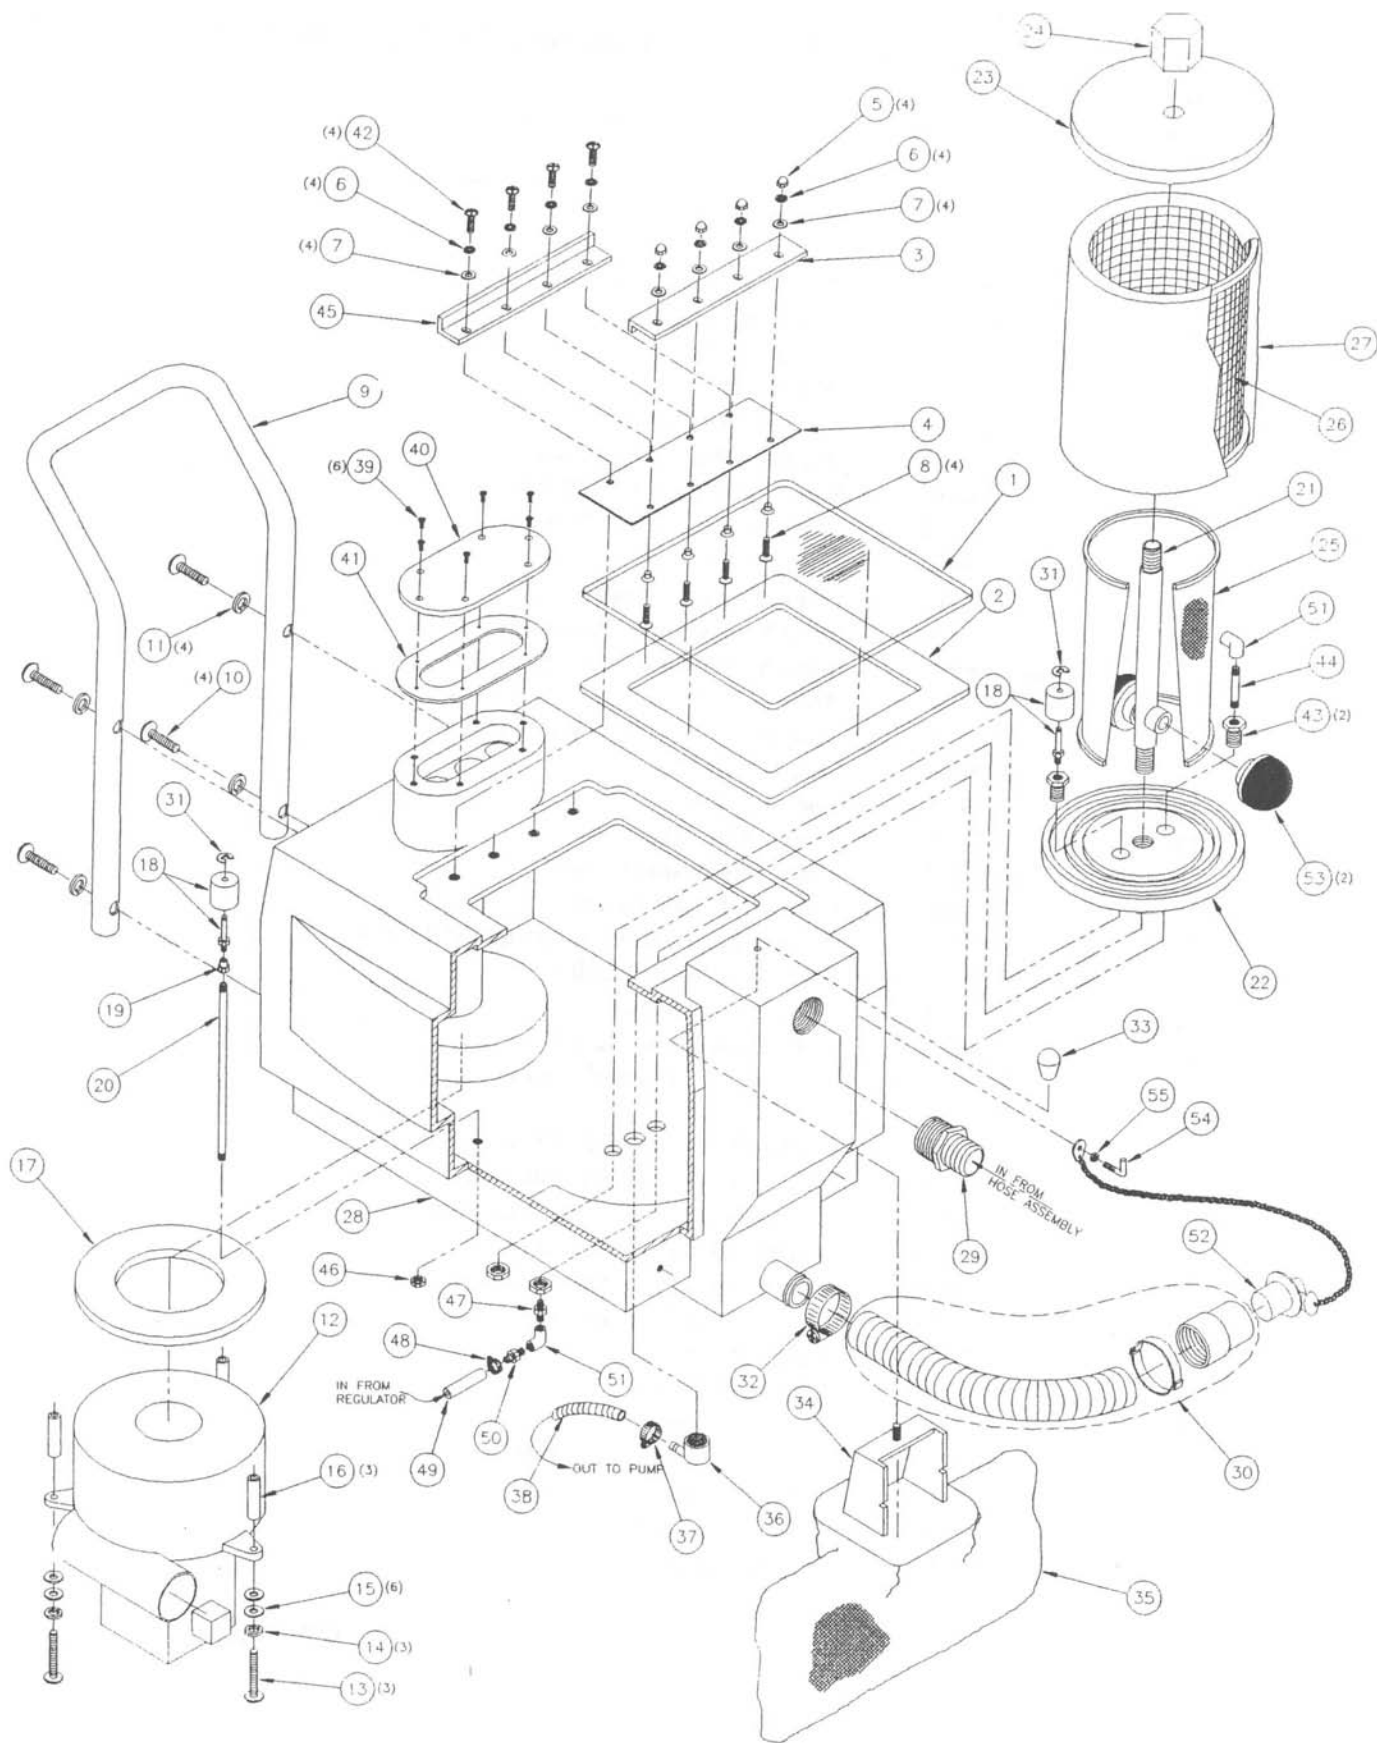

M INI PLUS

Item #	Part #	Description
1	70857A	Cover, Tank Mini
2	7GF041	Gasket, Cover
3	70539B	Retainer, Hinge
4	70540B	Hinge, Flexible
5	7DN001	Nut, Cap #10-24
6	7CY001	Washer Internal Lock #10
7	7CM003	Washer, Flat #10
8	7BZ001	Screw, #10-24 x 3/4" FHMS
9	71435A	Handle, "U" Mini Plus
10	70609A	Screw, 5/16-18 X 1 1/2" PHMS
11	7CL001	Washer, 5/16" Split Lock
12	71285A	Motor, Vacuum 3 Stage
	71285B	Motor, Vacuum 3 Stage 220/240volt
13	71403A	Screw, 1/4-20 x 2 1/2" PHMS
14	7CL002	Washer, Helical Spring 1/4"
15	7CM001	Washer, Flat 1/4"
16	71402A	Spacer, Vacuum
17	70020B	Gasket, vacuum
18	70343A	Switch, Float Vertical
19	7DZ001	Coupling, 1/4"-1/8"
20	71438A	Nipple, 1/4" x 8" PVC NPT
21	71425A	Standpipe, Mini Plus
22	71436A	Plate, Filter Bottom
23	70853A	Plate, Filter Top
24	71362A	Cap, 3/4" NPS
25	71422A	Screen, Filter
26	71421A	Frame, Filter
27	71859A	Filter, Mini Plus 50 Micron Nylon
28	71420A	Tank, Mini Plus
29	70041A	Flanged Barb, 1 1/2"
30	6AY014	Drain Hose Assembly Mini Plus
31	71553A	E-Clip, Float Switch Stainless Steel
32	7DL005	Clamp, 1 1/2" Hose
33	70542A	Knob, Inlet Bag Holder 1/4-20
34	70693A	Holder, Inlet Bag
35	10009A	Filter, Inlet (6 pack)
36	7GR017	Elbow, 3/4"F x 1/2"H
37	7DL008	Clamp, Hose 1/2" OD
38	70079C	Hose, Reinforced Clear
39	7ED0059	Screw, #8-32 x 1/2" OHMS

M NIPLUS

Item #	Part #	Description
40	71423A	Cap, Vacuum Standpipe Mini Plus
41	71424A	Gasket, Vacuum Standpipe
42	7BS001	Screw, #10-24 x 1/2" PHMS
43	7AJ004	Connector, Anchor 1/8"
44	7AR001	Nipple, 1/8" x 2" NPT
45	70858A	Hinge, Mount Angled
46	71389A	Nut, Lock 1/4" Brass
47	7CX001	Nipple, 1/8" Hex
48	7DL003	Clamp, Hose 1/4" OD
49	70144A	Hose, 1/4'
50	7AT011	Connector, 1/8" x 1/4" Double Barb Male
51	7AK003	Elbow, Union 1/8" NPT
52	71442A	Plug Assembly, Drain Hose
53	71495A	Strainer, Suction 50 X 50 Mesh
54	71432A	Hook, "L"
55	7CN003	Nut, #10-24 Hex