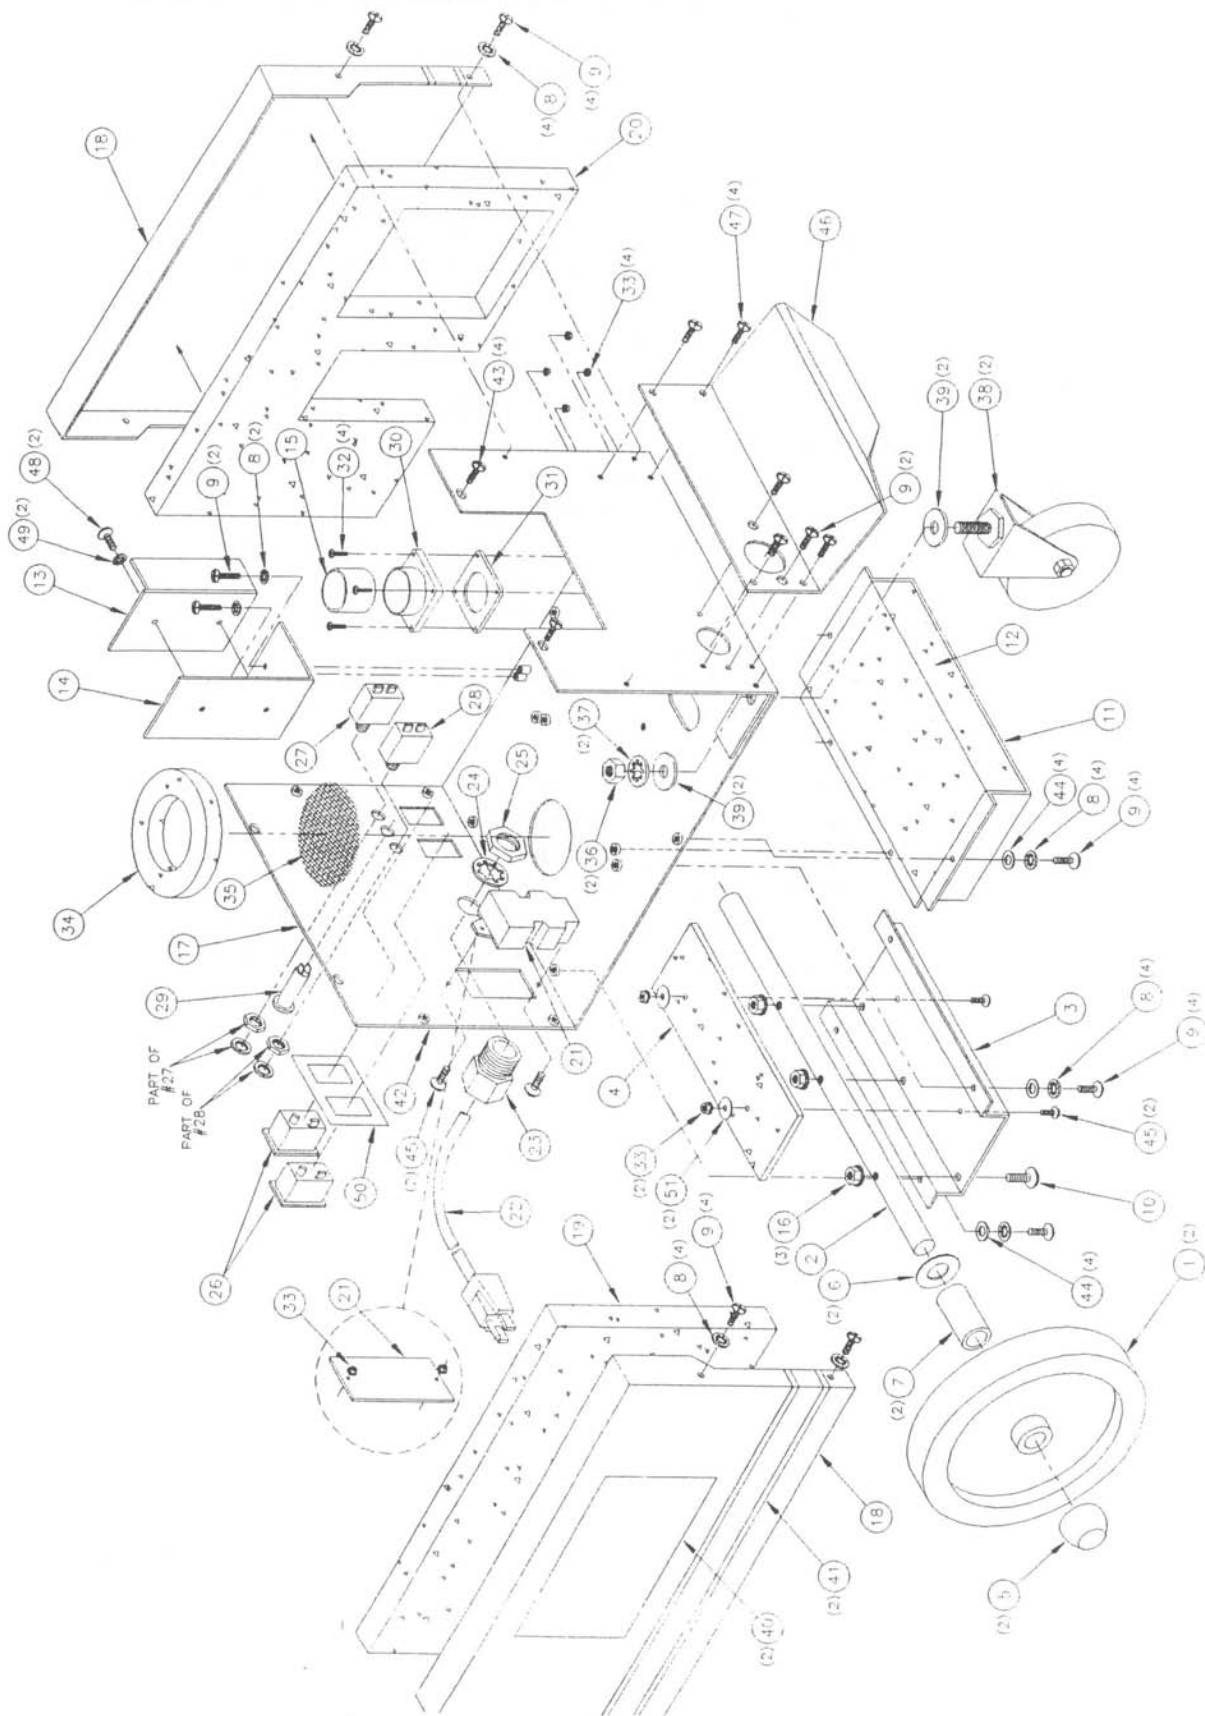

M INI PLUS

Item #	Part #	Description
1	71799A	Motor, Pump Mini Plus 112 pump (115 Volt)
	71801A	Motor, Pump Mini Plus 112 pump (230 volt)
2	7HR031	Cam-Bearing, Assembly .075
3	71798A	Pump, 200 psi Pumptec 112 (Blue Color)
4	7AF001	Plug, 1/4" Brass NPT
5	7AT017	Barb, Beaded 1/2H-1/4M
6	7AE003	Elbow, Street 1/4" NPT
7	71313A	Screw, 1/4-20 x 2" SHCS
8	7AM001	Tee, Branch 1/4NPT-1/4FPT-1/4FPT
9	7EC001	Cap, Mini Pressure Regulator Handle
10	70043B	Regulator, Pressure
11	71389A	Nut, 1/4" Pressure Regulator Lock Brass
12	7AT011	Barb, Double 1/4H-1/8NPT
13	7BF004	Nut, 1/4-20 Kep
14	7CM001	Washer, 1/4" Flat
15	71318A	Hose, 1/4" High Pressure (500psi)Red
16	71240A	Mount, Motor
17	7DL003	Clamp, 1/4" Hose
18	7DL008	Clamp, 1/2" Hose
19	70079C	Hose, 1/2" Reinforced clear
20	7DL002	Clamp, 1/2" Hose Narrow
21	7CX002	Nipple, Hex 1/4" MPT
22	71312A	Bracket, Quick Disconnect Coupler Pro 400
23	70063B	Coupler, Quick Disconnect 1/4" Valved
24	70062B	Pulsation Dampner