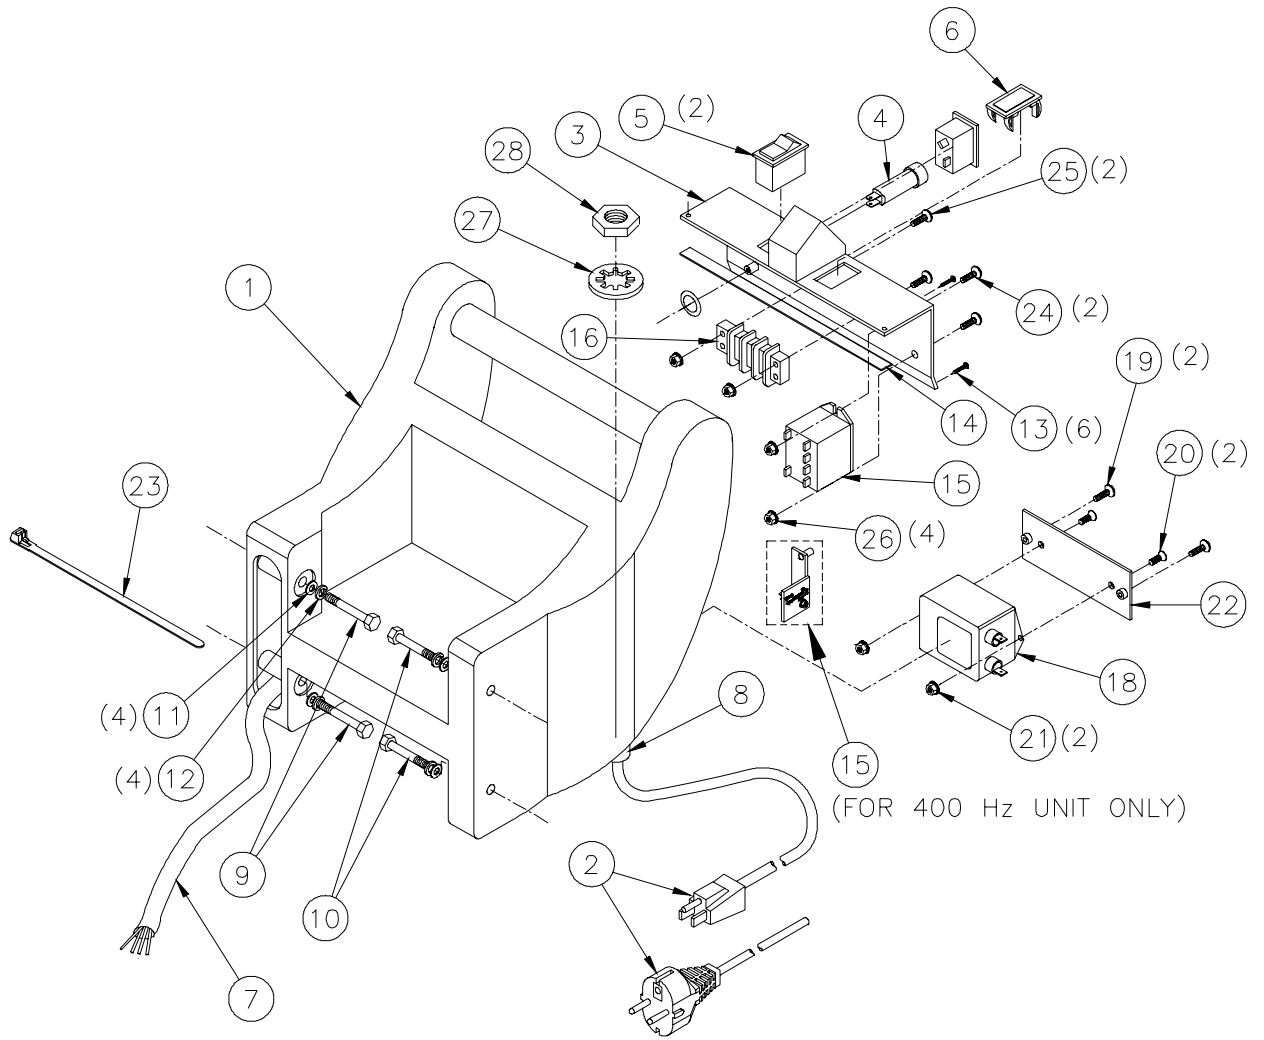

**Performa Elite
Handle Assembly – Planograph #205**

60502A, 115V 60 HZ

60544A, 230V 50 HZ

60588A, 115V 400HZ

#	Part #	Description
1	71830A	Handle
2	72003A	Power Cord 50'
	72144A	Power Cord 50' 230Volt
3	71915A	Control Panel
4	7FC003	Circuit Breaker 15A
	7FC010	Circuit Breaker 8A, 230 Volt
5	70050B	Switch, SPST 115V
	70895A	Switch, SPST 230V
6	72116A	Cover, Switch Blank
7	72004A	Wiring Harness
8	70702B	Strain Relief
9	72019A	Screw, Hex Head 5/16-18 x 2-1/2"
10	7CK001	Screw, Hex Head 5/16-18 x 1-3/4"
11	7CR004	Washer, Flat 5/16"
12	7CL001	Split Lock Washer 5/16"
13	7CW002	Self Tapping #6 x 3/4"
14	72050A	Gasket, Control Panel
15	71379A	Relay, 115 Volt
	71379B	Relay, 230 Volt
	60587A	Relay, 115V 400Hz
16	72002A	Terminal Board, Performa
17		
18	72100A	RFI Filter, Performa 10 Amp CE 230 Volt
19	71651A	Screw, #10-32 X 1/2 PHMS SS
20	7ED004	Screw #10-32 X 1/2 FHMS SS
21	7BF008	Nut, Kep #10-32 ZP
22	72109A	Plate, RFI Filter Mounting
23	7EB003	Cable Tie, 11"
24	7BS002	Screw #8-32 X 1/2 PHMS
25	7BR004	Screw #8-32 X 3/4 PHMS
26	7BF002	Nut, Kep #8-32
27	7CY007	Washer, IT Lock 7/8" ZN
28	70708A	Nut, Pipe, 1/2"

* only for 230 Volt Models

**Performa Elite
Handle Assembly – Planograph #205**

60502A, 115V 60 HZ

60544A, 230V 50 HZ

60588A, 115V 400HZ