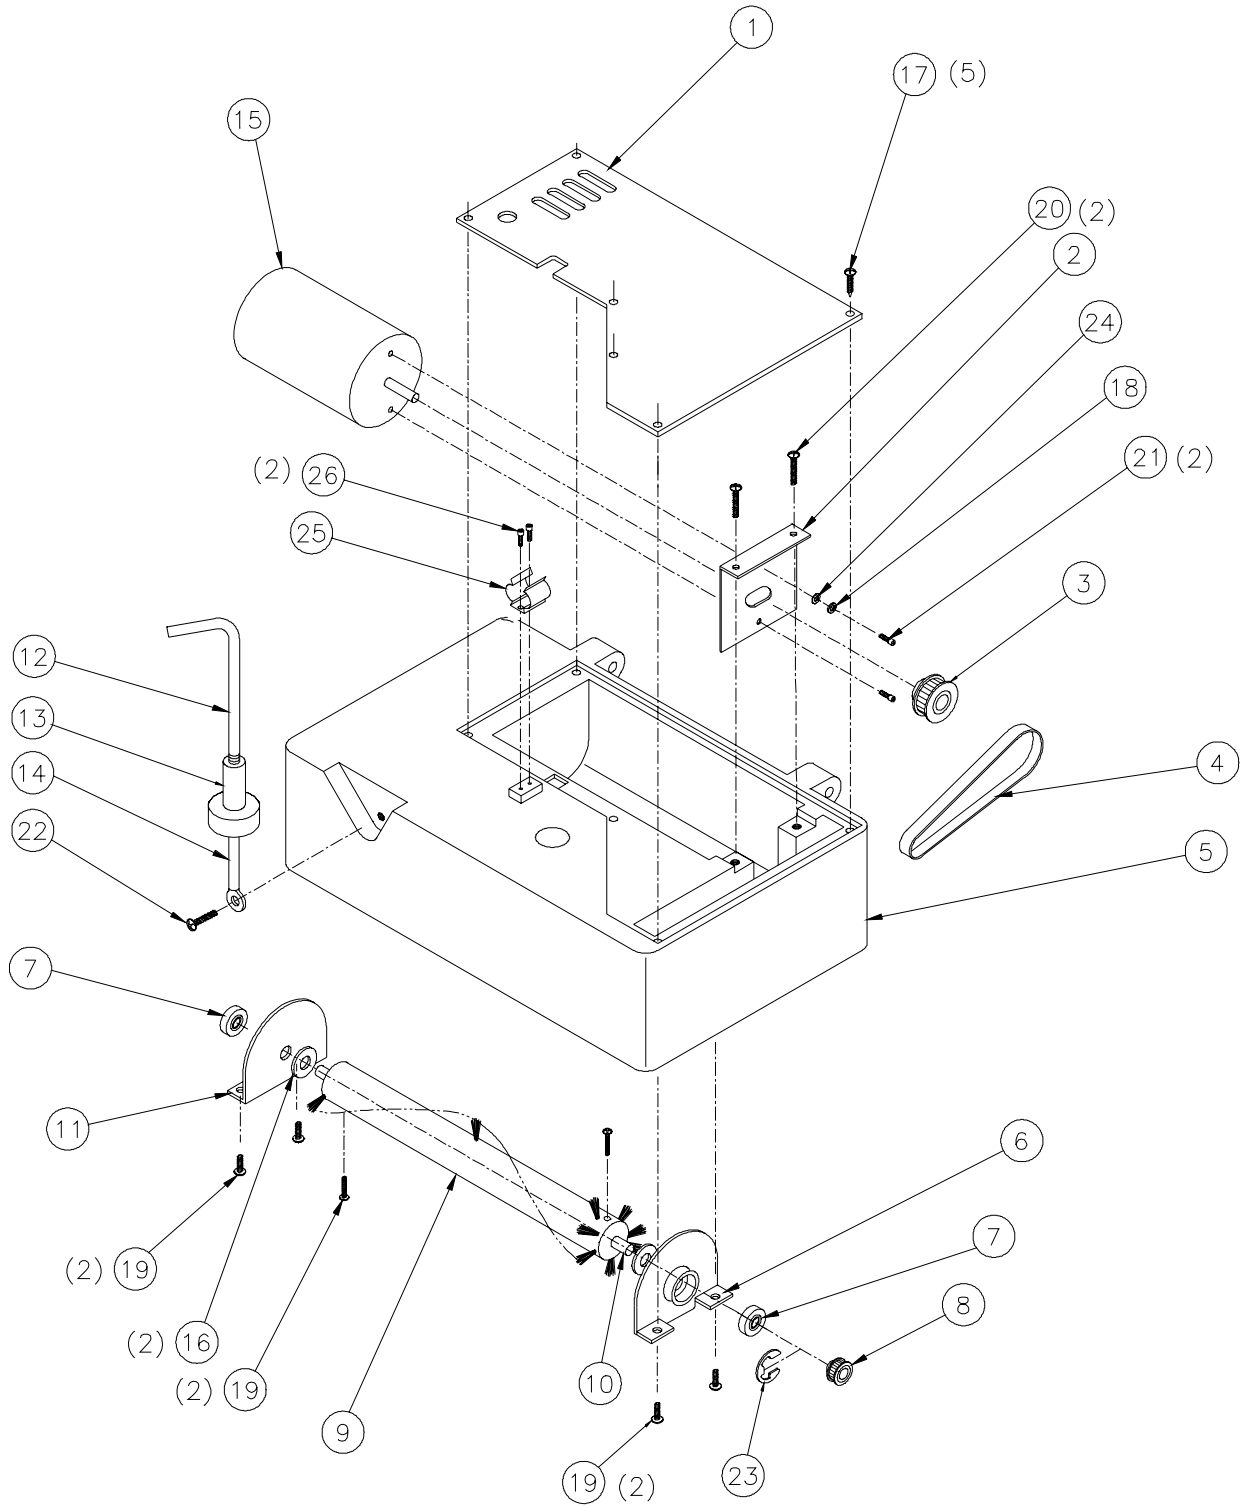

Performa
Agitator Assembly – Planograph #131
60423A, 60454A

**Performa)115V & 230V)
Pump Assembly
60422A, 60444A**

#	Part #	Description
1	71540A	Pump 205
2	71942A	Motor, Performa 115V
3	7HR037	Cam/Bearing, Performa
	7HR039	Cam/Bearing, Performa 230 Volt
4	7AC004	Close Nipple 1/4
5	72045A	Pressure Regulator
	10370A	Regulator Rebuilding Kit
6	70063B	QD Coupler 1/4
7	7AT021	Beaded Barb 1/2H-3/8M
8	7AF001	Plug 1/4
9	7CX002	Hex Nipple 1/4
10	7AF002	Plug 3/8
11	71492A	Solenoid, Spray
	71545A	Solenoid, Spray 230 Volt
12	72150A	Barb, Elbow 3/8H-1/4M
13	70062A	Pulse Dampner
14	70704A	SHCS 1/4-20x1-3/4
15	7DL008	Clamp, Hose 1/2" SS
16	70560A	Terminal, 1/4 FE 14 Ga
17A	70079C	Hose 1/2"x28.0" Lg
17B	70079C	Hose 1/2"x30.0" Lg