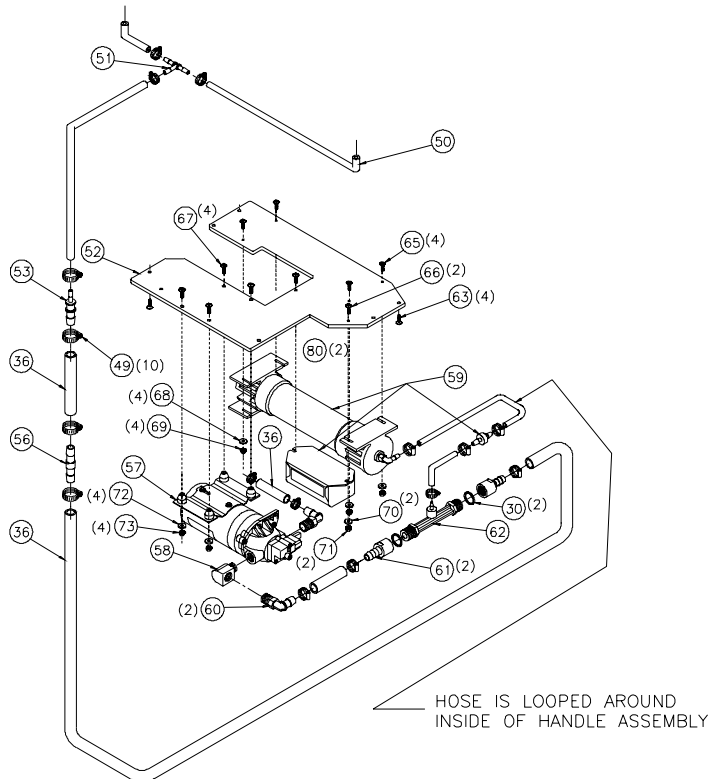

Performa OZ
Tank Assembly – Planograph #197
60475A, 60493A

**Performa OZ
Handle Assembly
60490A, 60495A**

#	Part #	Description
1	71830A	Handle
2	72003A	Power Cord 50'
	72144A	Power Cord 50' 230Volt
3	71915A	Control Panel
4	7FC003	Circuit Breaker 15A
	7FC010	Circuit Breaker 8A, 230 Volt
5	70050B	Switch, SPST
6**	71191A	Switch, Spray
7	72004A	Wiring Harness
8	70702B	Strain Relief
9	72019A	Screw, Hex Head 5/16-18 x 2-1/2"
10	7CK001	Screw, Hex Head 5/16-18 x 1-3/4"
11	7CR004	Washer, Flat 5/16"
12	7CL001	Split Lock Washer 5/16"
13	7CW002	Self Tapping #6 x 3/4"
14	72050A	Gasket, Control Panel
15	71379A	Relay, 25A/120Volts
	71379B	Relay, 230 Volt
16	72002A	Terminal Board, Performa
17	72130A	Decal, Ozone Switch
18*	72100A	RFI Filter, Performa 10 Amp CE 230 Volt
19*	71651A	Screw, #10-32 X 1/2 PHMS SS
20*	7ED004	Screw #10-32 X 1/2 FHMS SS
21*	7BF008	Nut, Kep #10-32 ZP
22*	72109A	Plate, RFI Filter Mounting
23	7EB003	Cable Tie, 11"
24	7BS002	Screw #8-32 X 1/2 PHMS
25	7BR004	Screw #8-32 X 3/4 PHMS
26	7BF002	Nut, Kep #8-32
27	71882A	Plug, 5/8, Nylon, Black
28	7CY007	Washer, IT Lock 7/8" ZN
29	70708A	Nut, Pipe, 1/2"

*Only for 230 Volt Models

**70050B for Elite OZ Models