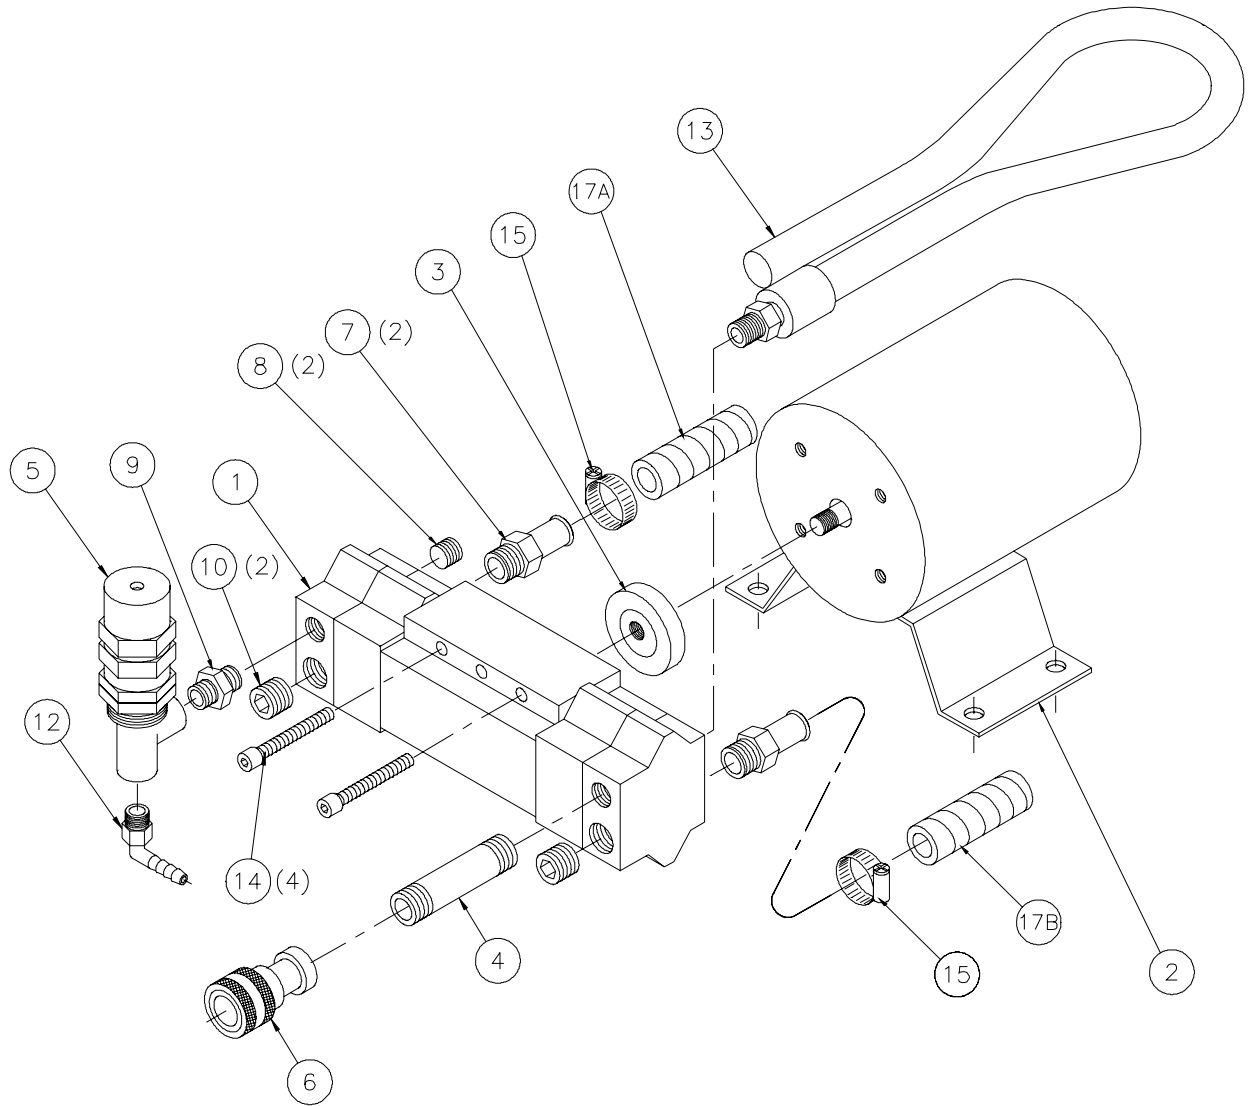

**Performa Elite
Pump Assembly
60554A, 60553A**

#	Part #	Description
1	71540A	Pump 205
2	71942A	Motor, Performa 115V
3	7HR037	Cam/Bearing, Performa
	7HR039	Cam/Bearing, Performa 230 Volt
4	7AR010	Nipple, 1/4" X 3"
5	72045A	Pressure Regulator
	10370A	Regulator Rebuilding Kit
6	70063B	QD Coupler 1/4
7	7AT021	Beaded Barb 1/2H-3/8M
8	7AF001	Plug 1/4
9	7CX002	Hex Nipple 1/4
10	7AF002	Plug 3/8
11		
12	72150A	Barb, Elbow 3/8H-1/4M
13	70062A	Pulse Dampner
14	70704A	SHCS 1/4-20x1-3/4
15	7DL 008	Clamp, Hose 1/2" SS
16		
17A	70079C	Hose 1/2"x28.0" Lg.
17B	70079C	Hose 1/2"x30.0" Lg.

Performa Elite
Pump Assembly – Planograph #221
60554A, 60553A