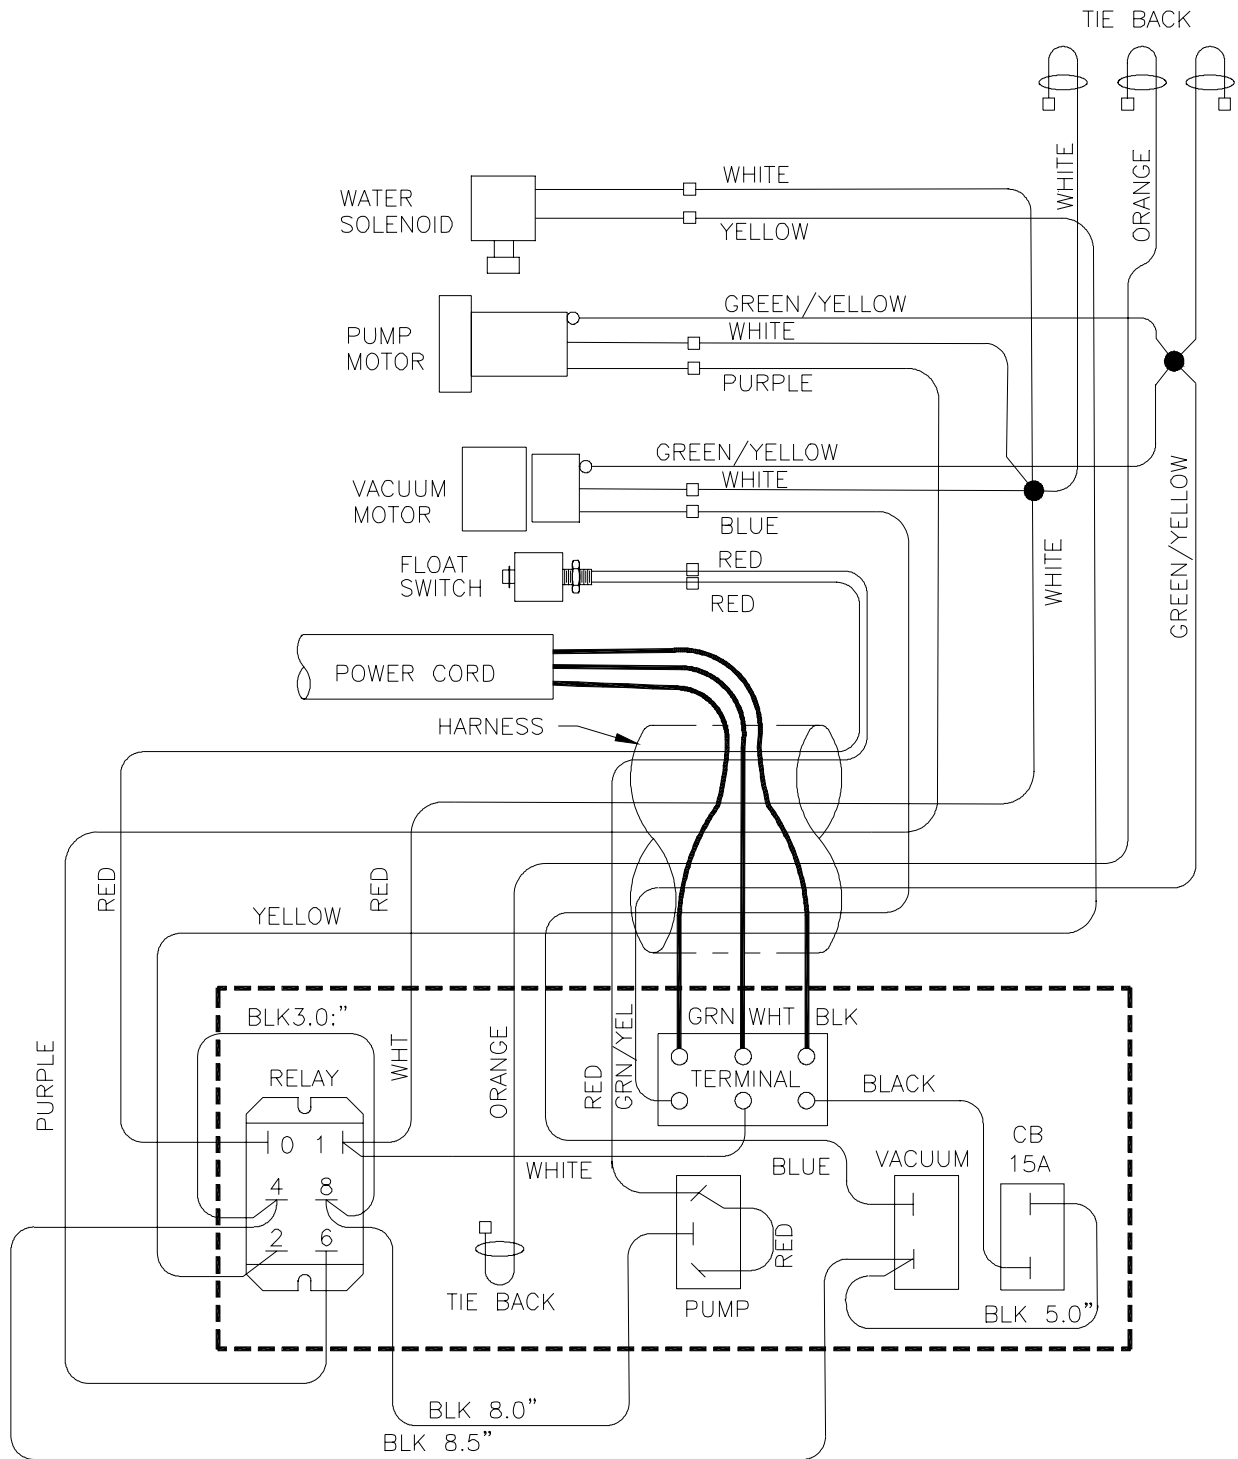

Performa
Tank Assembly – Planograph #181
60413A, 60449A

**Performa (115V & 230V)
Spray Head Assembly
60462A**

#	Part #	Description
1	72190A	Plug, ILS (Gold)
2	71871A	"O" Ring, ILS
3	72140A	Filter, ILS (w/seal) (Gold)
4	70064B	Quick Dis. Nipple "Valued" 1/4-1/4
5	72058A	Hose Ass'y. , Teflon 1/8 NPT X 4 5/8 L"
6	71869A	Housing, ILS (Gold)
7	71130A	Coupler, Q.D. 1/8 M
8	70127A	Quick Dis. Nipple, 1/8 Male NPT 1/8
9	72022A	Nozzle, 1/8 H VV SS 9501
10	72023A	Header, Performa
11	7DE004	Nozzle, H 1/8 VV SS 11001
12	7AF004	Plug, Counter Hex 1/8
13	71365A	Hose, Teflon 1/8" X 12"
14	7AG002	Bushing 1/4-1/8 NPT
15	7AE004	Elbow, Street, 1/8-1/8 NPT
16	7AR005	Nipple, long, 1/8 NPT X 1.5"
17	72026A	Restrictor
18	7AS001	Nozzle, H 1/8 DT SS 6501
19	71321A	Valve, Ball
20	7DZ001	Coupling, Reducer (208P-4-2)
21	7AN002	Adapter, 1/8 X 1/8

* only for 230 Volt Models

**Performa Elite
Handle Assembly – Planograph #205**

60502A, 115V 60 HZ

60544A, 230V 50 HZ

60588A, 115V 400HZ

**Wiring Diagram (#W041)
Drawing 1 of 1**

Performa

115 Volt

Wiring Diagram (#W043)
Drawing 1 of 1

Performa

230 Volt

**Wiring Diagram (#W053)
Drawing 1 of 1**

**Performa
without agitator**

115 Volt

Wiring Diagram (#W049)
Drawing 1 of 1

Performa OZ