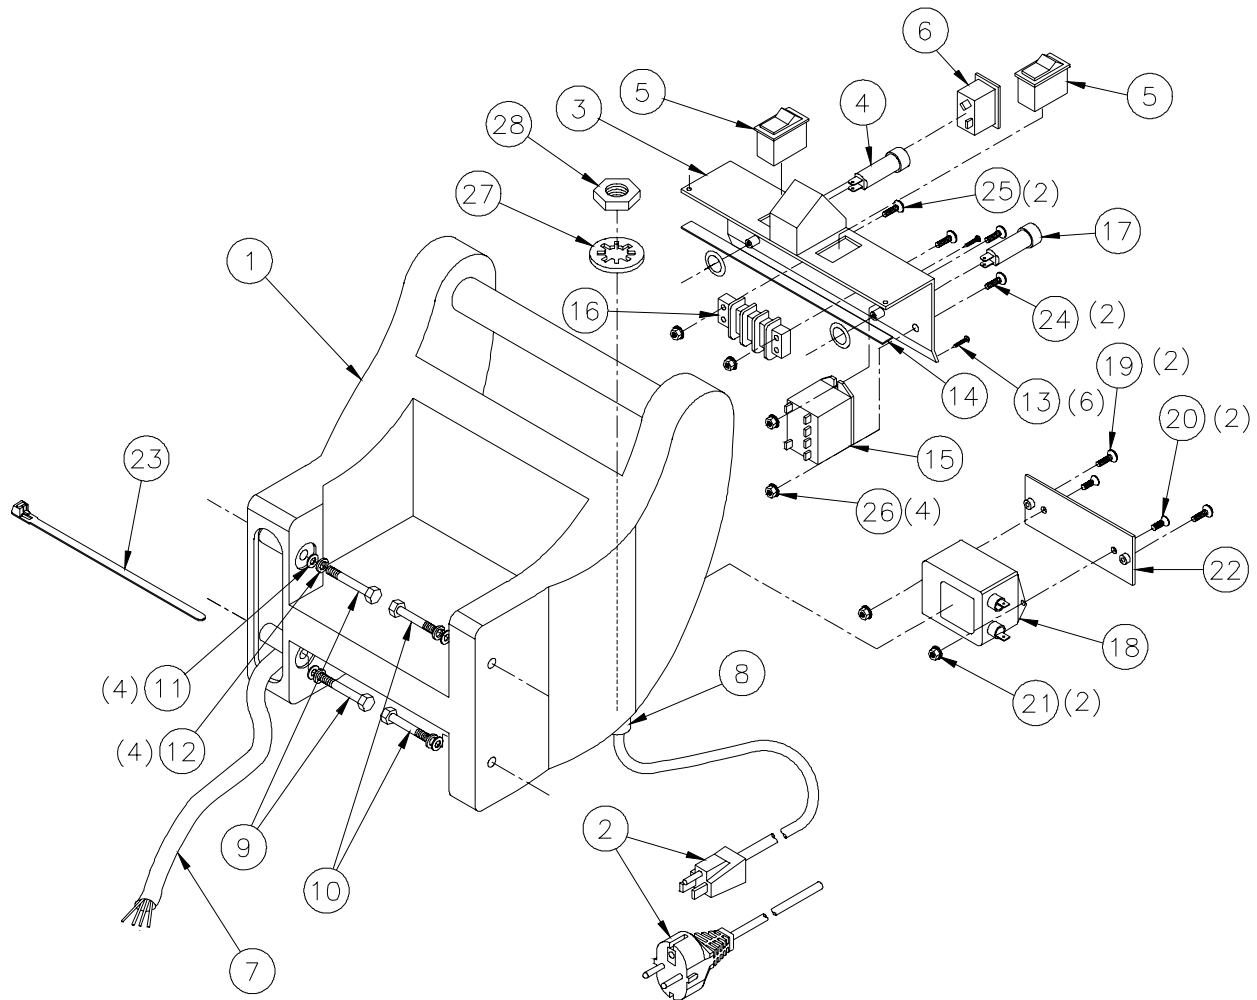

Performa
Handle Assembly – Planograph #183
60415A, 60452A

**Performa (115V & 230V)
Agitator Assembly
60423A, 60454A**

#	Part #	Description
1	71947A	Cover, Agitator
2	71943A	Bracket, Motor Mounting Agitator Performa
3	71934A	Pulley, (Drive) Agitator
4	71933A	Belt, Agitator
5	71926A	Agitator Housing Performa
6	71932A	Bracket, Bearing (Notched)
7	71930A	Bearing, Agitator
8	71941A	Pulley, Brush (Driven) Agitator
9	71929A	Brush Agitator Performa
10	72025A	Shaft, Brush Agitator
11	72018A	Bracket, Bearing
12	71938A	Hook, Agitator
13	71939A	Adjusting Knob, Agitator
14	71940A	Agitator Lift Lower Stem
15	71909A	Motor, Agitator 115V Performa
	72046A	Motor, Agitator 230V Performa
16	72055A	Washer, Flat 5/16 Nylon
17	7CW002	Screw, #6x3/4" PHMS Self Tapping
18	7CL003	Washer, #10 Splitlock
19	7BS001	Screw, #10-24x1/2" PHMS Phillips SS
20	7BS003	Screw, #1/4-20x1/2" PHMS Phillips SS
21	72054A	Screw, SHCS 10-32 UNF
22	7EY001	Screw, #1/4-20x1 1/4" PHMS Phillips SS
23	71702A	E-Clip, 3/8"
24	7CM003	Washer, #10 Flat
25	72048A	Clip, Spring (For Pre-Spray models only)
26	7DM004	Screw, #8-32 x 3/8 PHMS (For Pre-Spray models only)