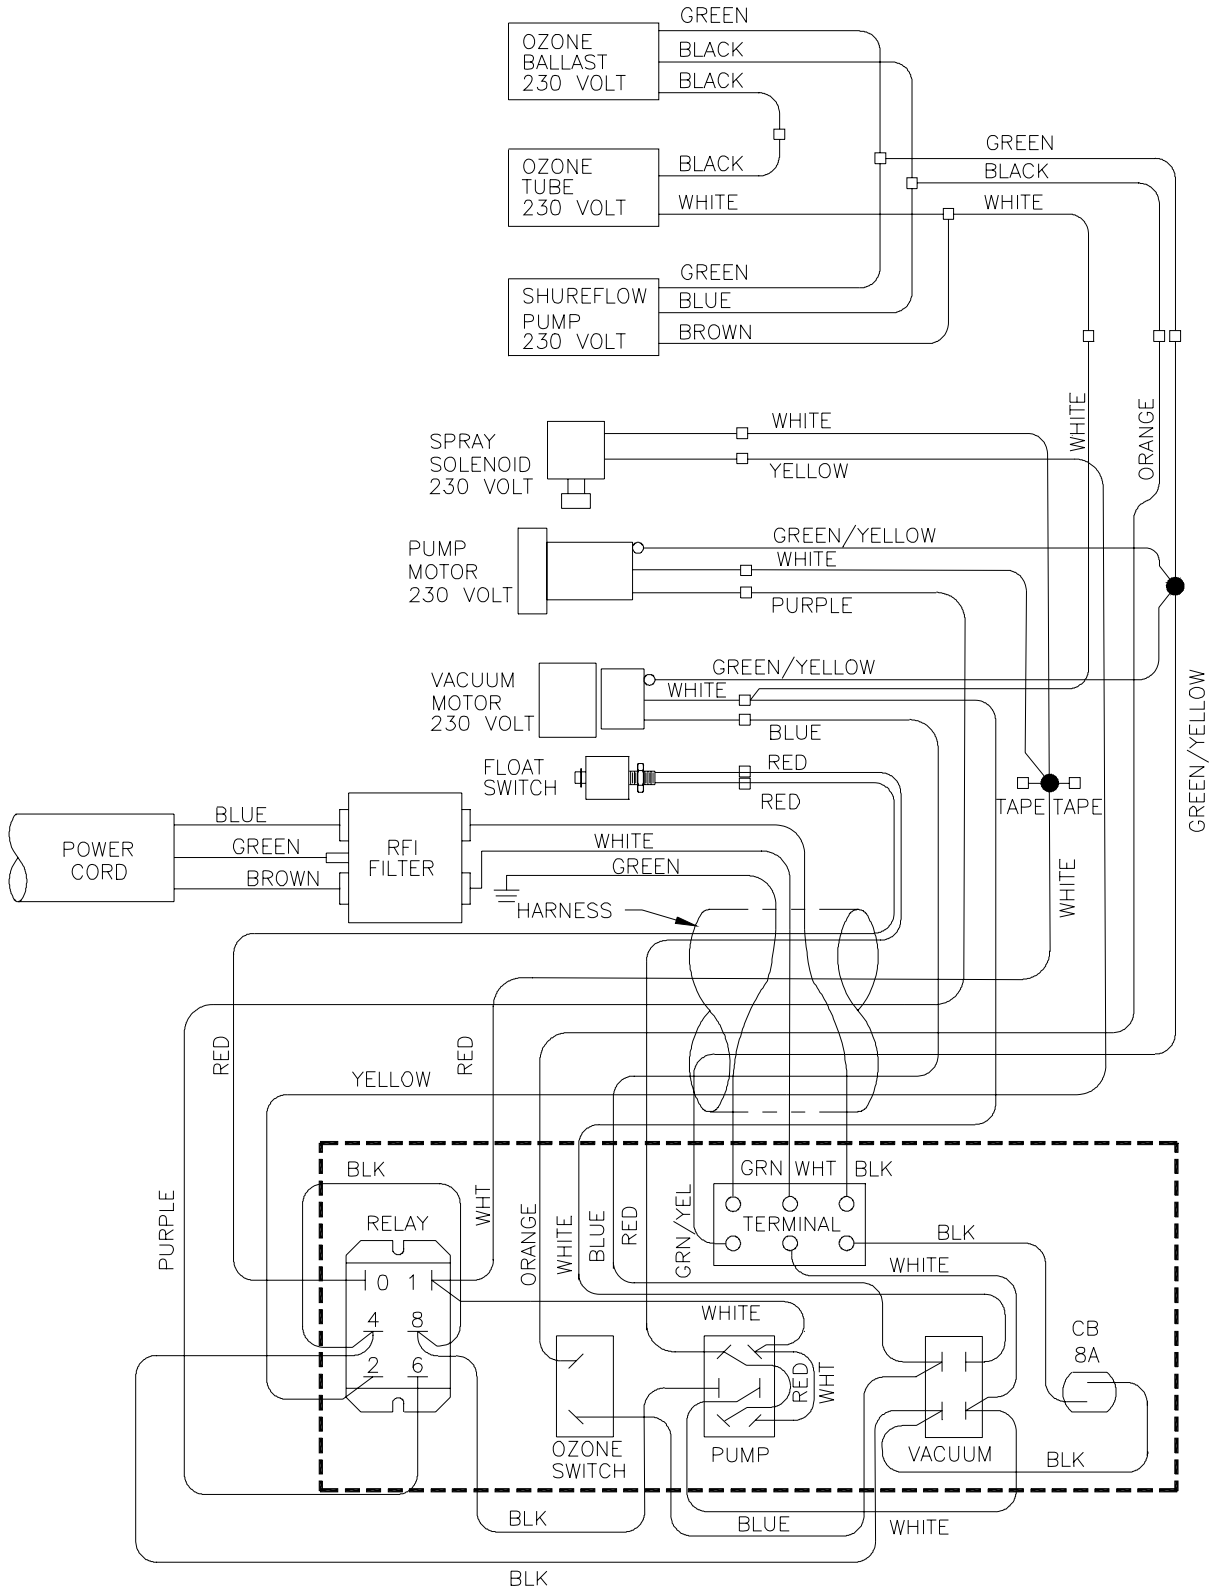

**Wiring Diagram (#W051)
Drawing 1 of 1**

Performa OZ

230 Volt