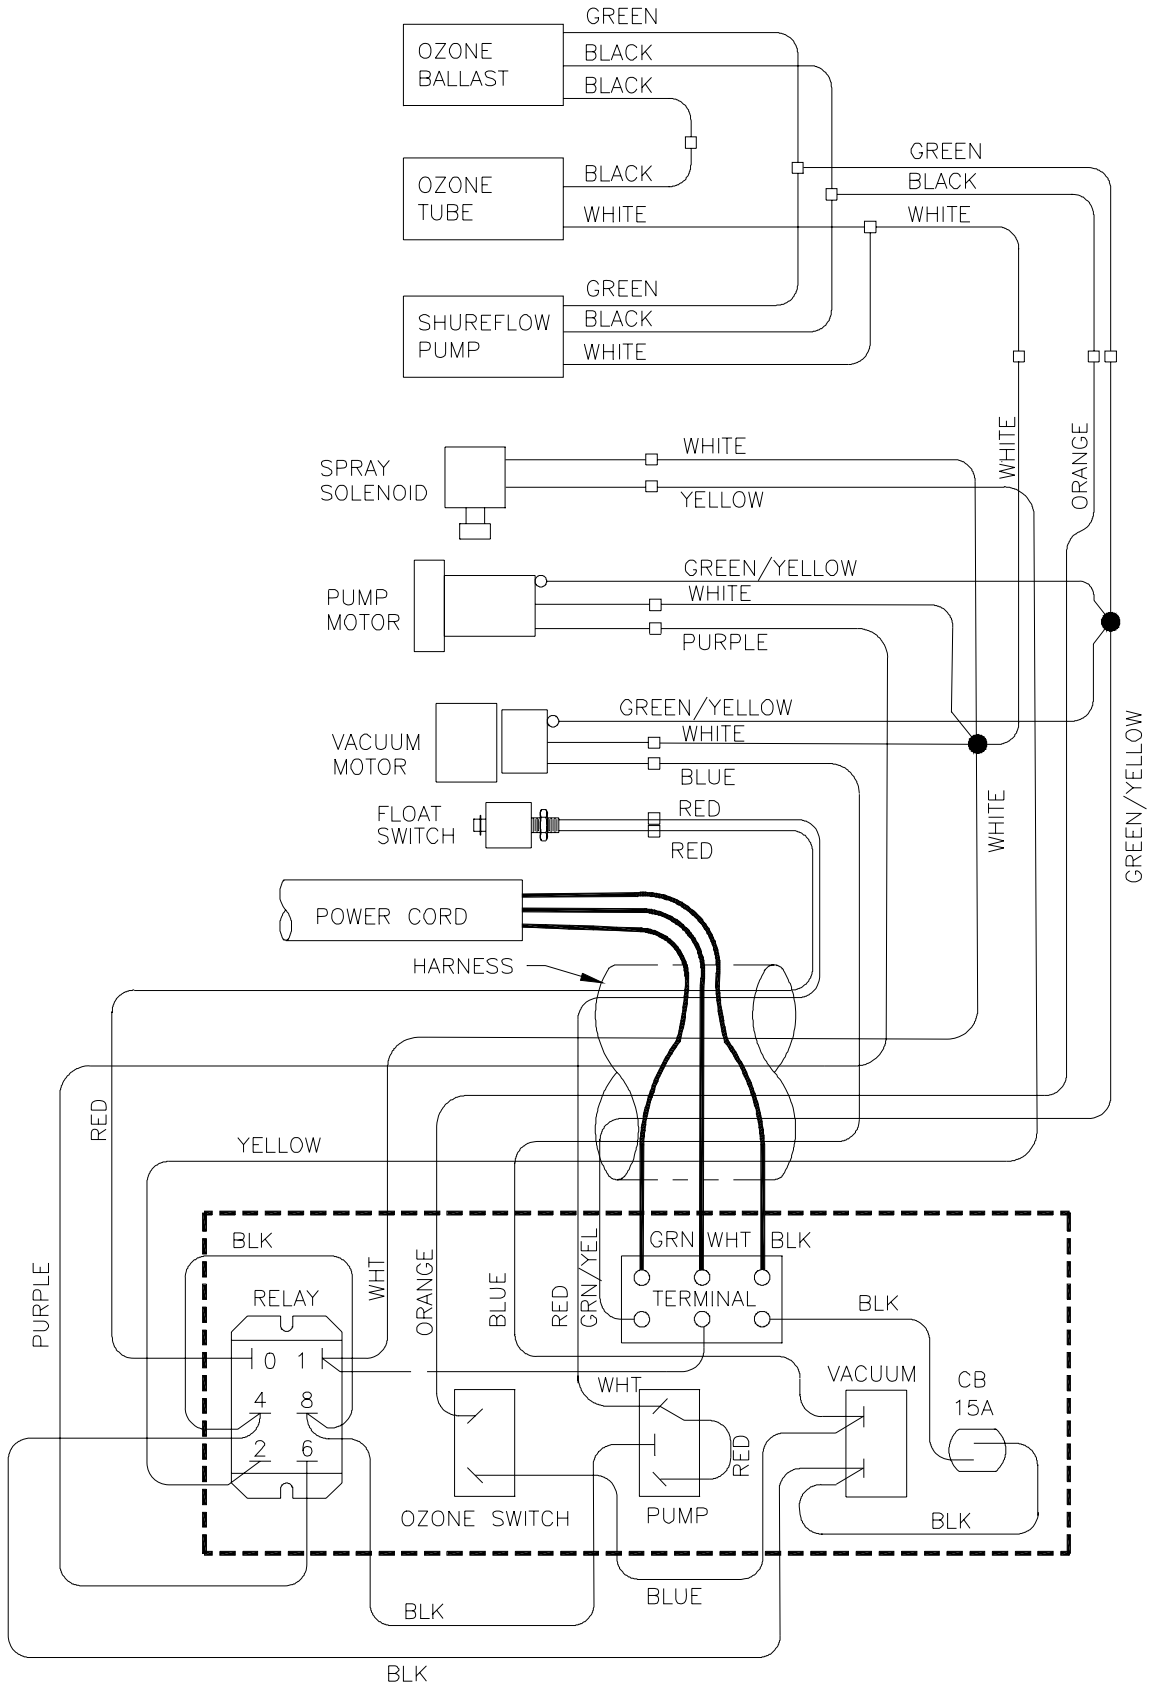

Wiring Diagram (#W049)
Drawing 1 of 1

Performa OZ

115 Volt