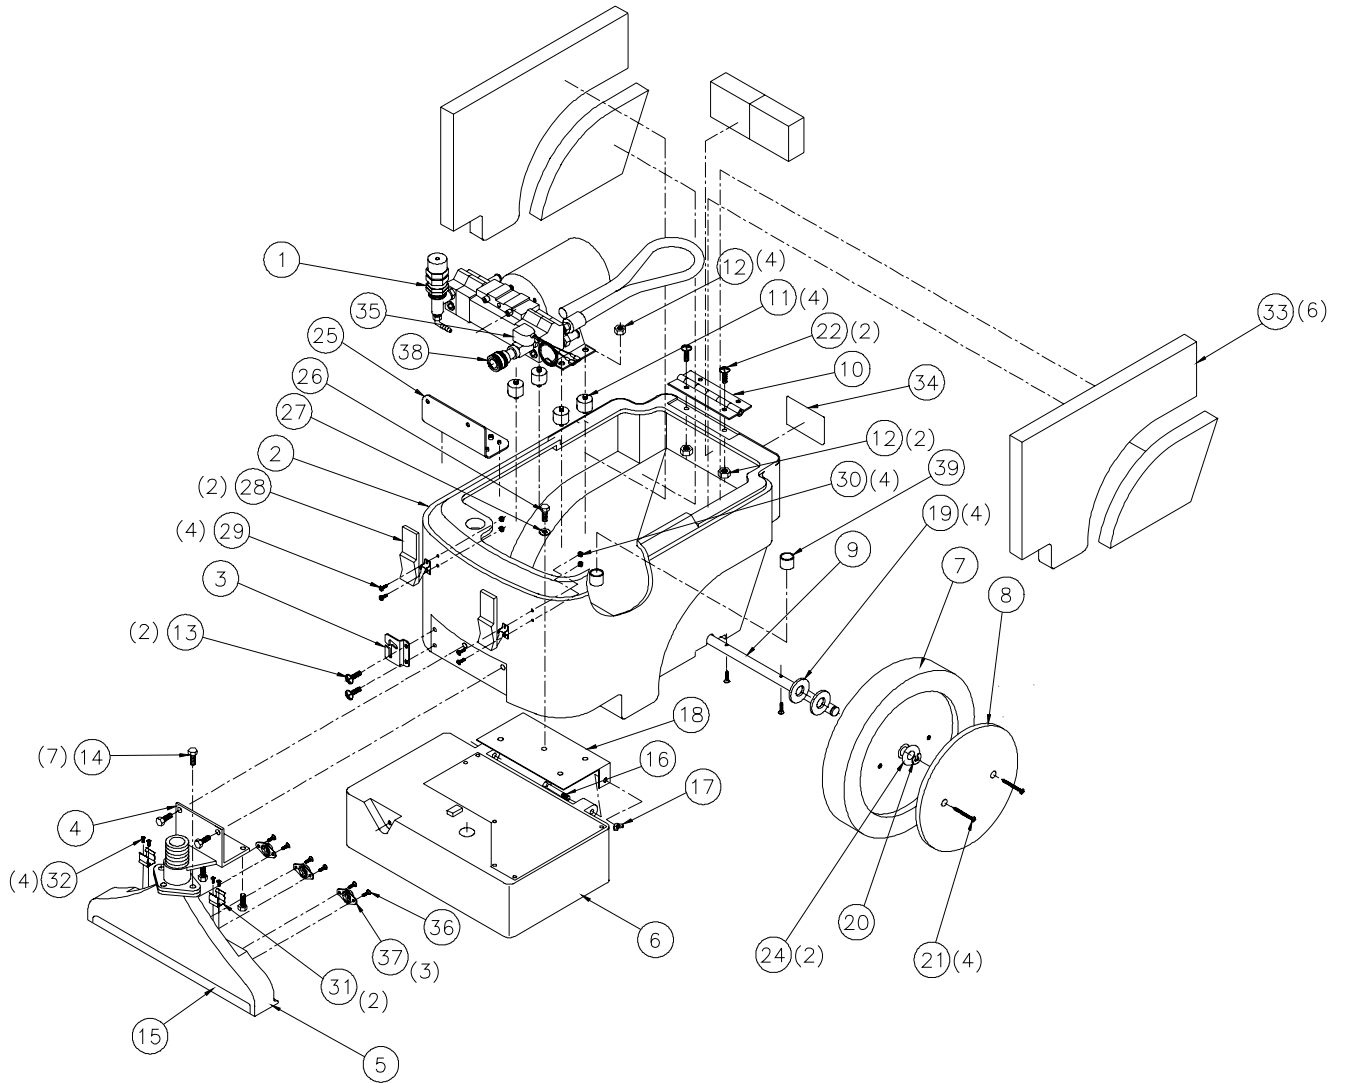

Performa
Base Assembly – Planograph #182
60414A, 60450A

**Performa (115V & 230V)
Tank Assembly
60413A, 60449A**

#	Part #	Description
1	71889A	Top Cover
2	71892A	Prefilter
3	71891A	Inlet Filter
4		
5	72224A	Filter Cage
6	71495A	Suction, Strainer
7	71898A	Fitting, Suction, Strainer
8	71896A	Filter Mound
9	7DL001	Clamp 2" hose SS
10	71897A	Gasket, Filter Mound
11	72131A	Tank
12	71920A	Ring Washer
13	72020A	Screw, Tapping #10x1-1/4"
14	71285A	Vac, 3 Stage
	71285B	Vac, 3 Stage (230 Volt)
15	72000A	Threaded Rod
16	71919A	Spacer
17	70020B	Gasket, Vac
18	7CM003	Flat Washer #10
19	7BF030	Nut, Nyloc #10-24 SS
20	71831A	Standpipe, Vac
21	71894A	Plate, Standpipe
22	72056A	Screw, Tapping #8x5/8 Oval Head
23	71903A	Gasket, Standpipe
24	71937A	Plate, Wiring Harness

#	Part #	Description
25	72052A	Screw, Tapping #8x5/8 Pan Head
26	70343A	Float Switch
27	See 26	
28	71553A	E-Ring SS
29	7AE001	Street Elbow 1/8
30	7AF003	Plug 1/2
31	71890A	Gasket, Top Cover
32	72099A	Hose barb, 1/4 X 1/8, Nylon
33	72001A	Keeper, Latch
34	7DL005	Clamp, Hose 1 1/2
35	70611A	Terminal, Q.D. Female 18 GA.
36	70560A	Terminal, Q.D. Female 14 GA
37	72135A	Drain Hose with Cuff, Performa
38	71693A	Drain Plug Assembly
39	71432A	Hook, L
40	7CN003	Nut, Hex #10-24
41	7DM004	Screw, PHMS #8-32x1/2
42	7CZ001	Hose, 2" DIA. (Bulk)
43	71433A	Clamp, Two Ear 1-3/4" SS
44	72094A	Retainer, Latch Performa
45		
46	60446A	Hose, Vac, Toolhead
47	70097A	Nut, Lock 1 1/2NPT
48	72042A	Decal, Agitator use, Performa