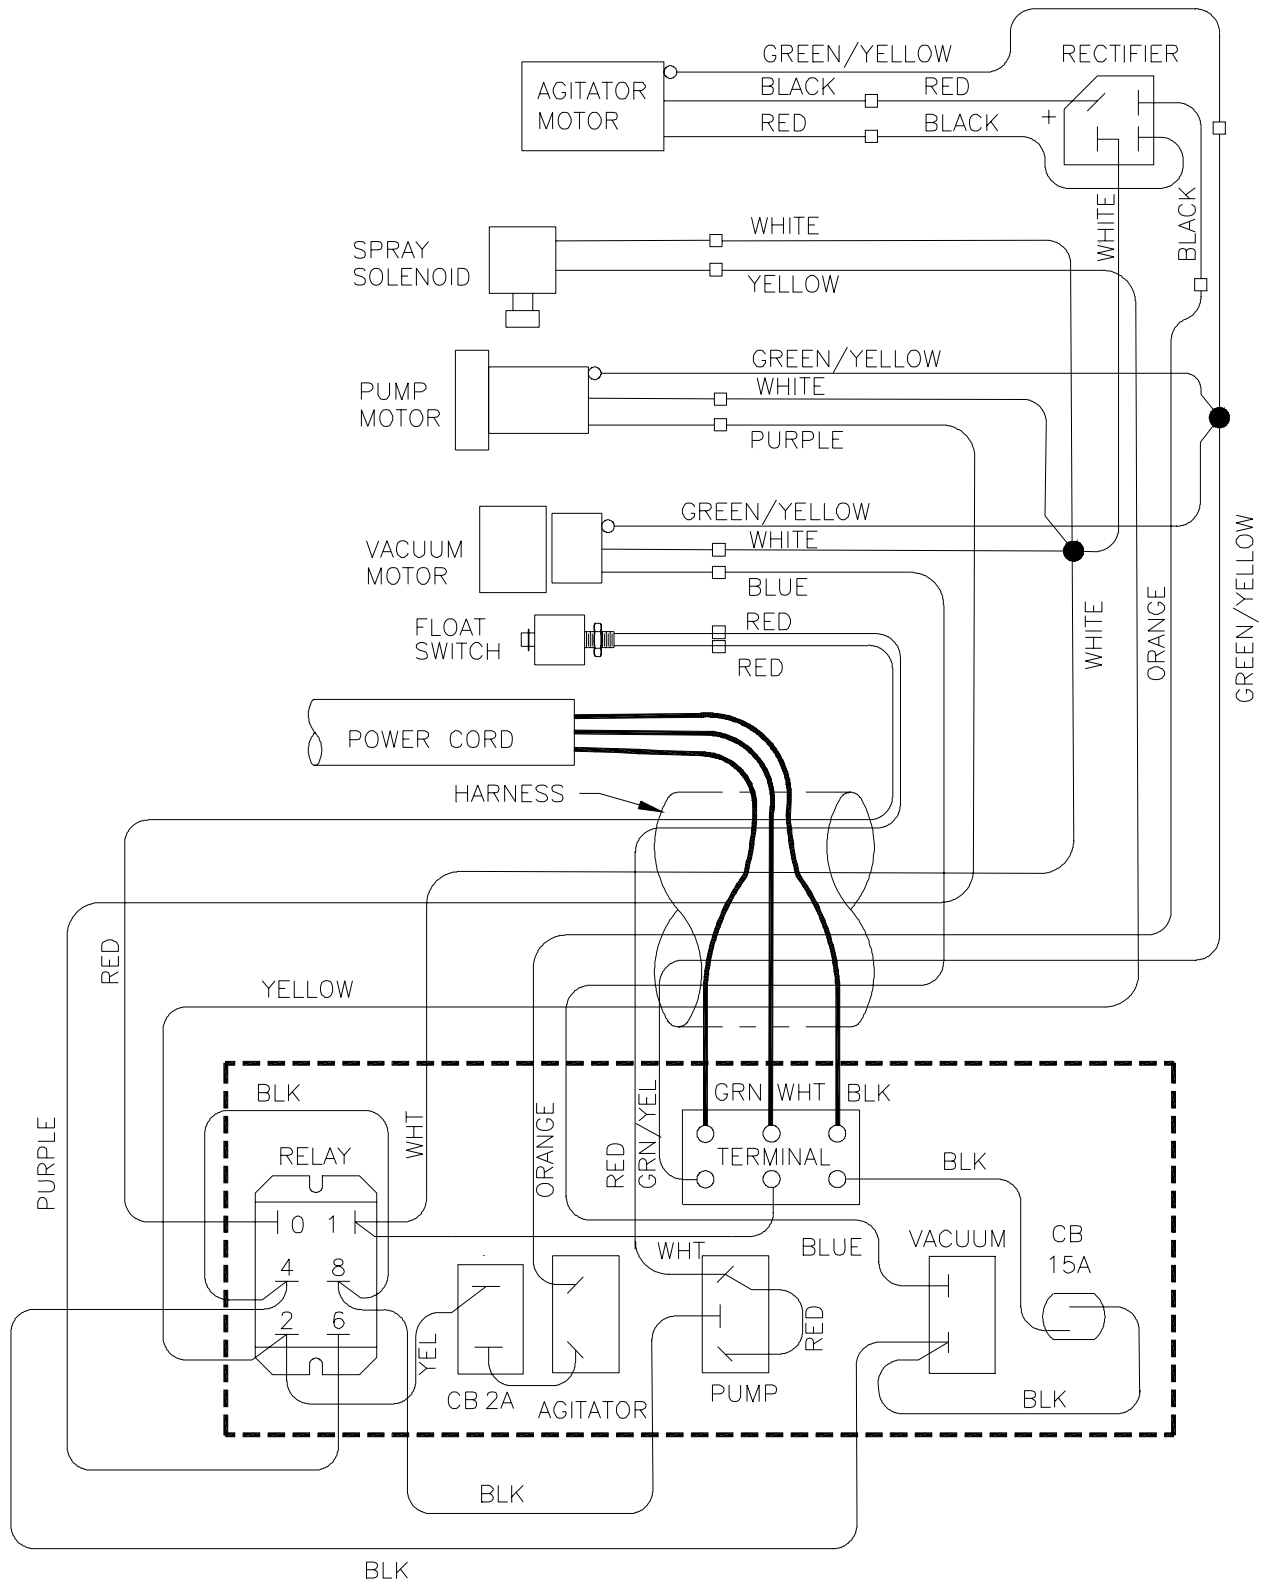

Performa
Tank Assembly – Planograph #181
60413A, 60449A

**Performa (115V & 230V)
Spray Head Assembly
60462A**

#	Part #	Description
1	72190A	Plug, ILS (Gold)
2	71871A	"O" Ring, ILS
3	72140A	Filter, ILS (w/seal) (Gold)
4	70064B	Quick Dis. Nipple "Valued" 1/4-1/4
5	72058A	Hose Ass'y. , Teflon 1/8 NPT X 4 5/8 L"
6	71869A	Housing, ILS (Gold)
7	71130A	Coupler, Q.D. 1/8 M
8	70127A	Quick Dis. Nipple, 1/8 Male NPT 1/8
9	72022A	Nozzle, 1/8 H VV SS 9501
10	72023A	Header, Performa
11	7DE004	Nozzle, H 1/8 VV SS 11001
12	7AF004	Plug, Counter Hex 1/8
13	71365A	Hose, Teflon 1/8" X 12"
14	7AG002	Bushing 1/4-1/8 NPT
15	7AE004	Elbow, Street, 1/8-1/8 NPT
16	7AR005	Nipple, long, 1/8 NPT X 1.5"
17	72026A	Restrictor
18	7AS001	Nozzle, H 1/8 DT SS 6501
19	71321A	Valve, Ball
20	7DZ001	Coupling, Reducer (208P-4-2)
21	7AN002	Adapter, 1/8 X 1/8

* only for 230 Volt Models

**Performa Elite
Handle Assembly – Planograph #205**

60502A, 115V 60 HZ

60544A, 230V 50 HZ

60588A, 115V 400HZ

**Wiring Diagram (#W041)
Drawing 1 of 1**

Performa

115 Volt

Wiring Diagram (#W043)
Drawing 1 of 1

Performa

230 Volt

**Wiring Diagram (#W053)
Drawing 1 of 1**

**Performa
without agitator**

115 Volt

Wiring Diagram (#W049)
Drawing 1 of 1

Performa OZ