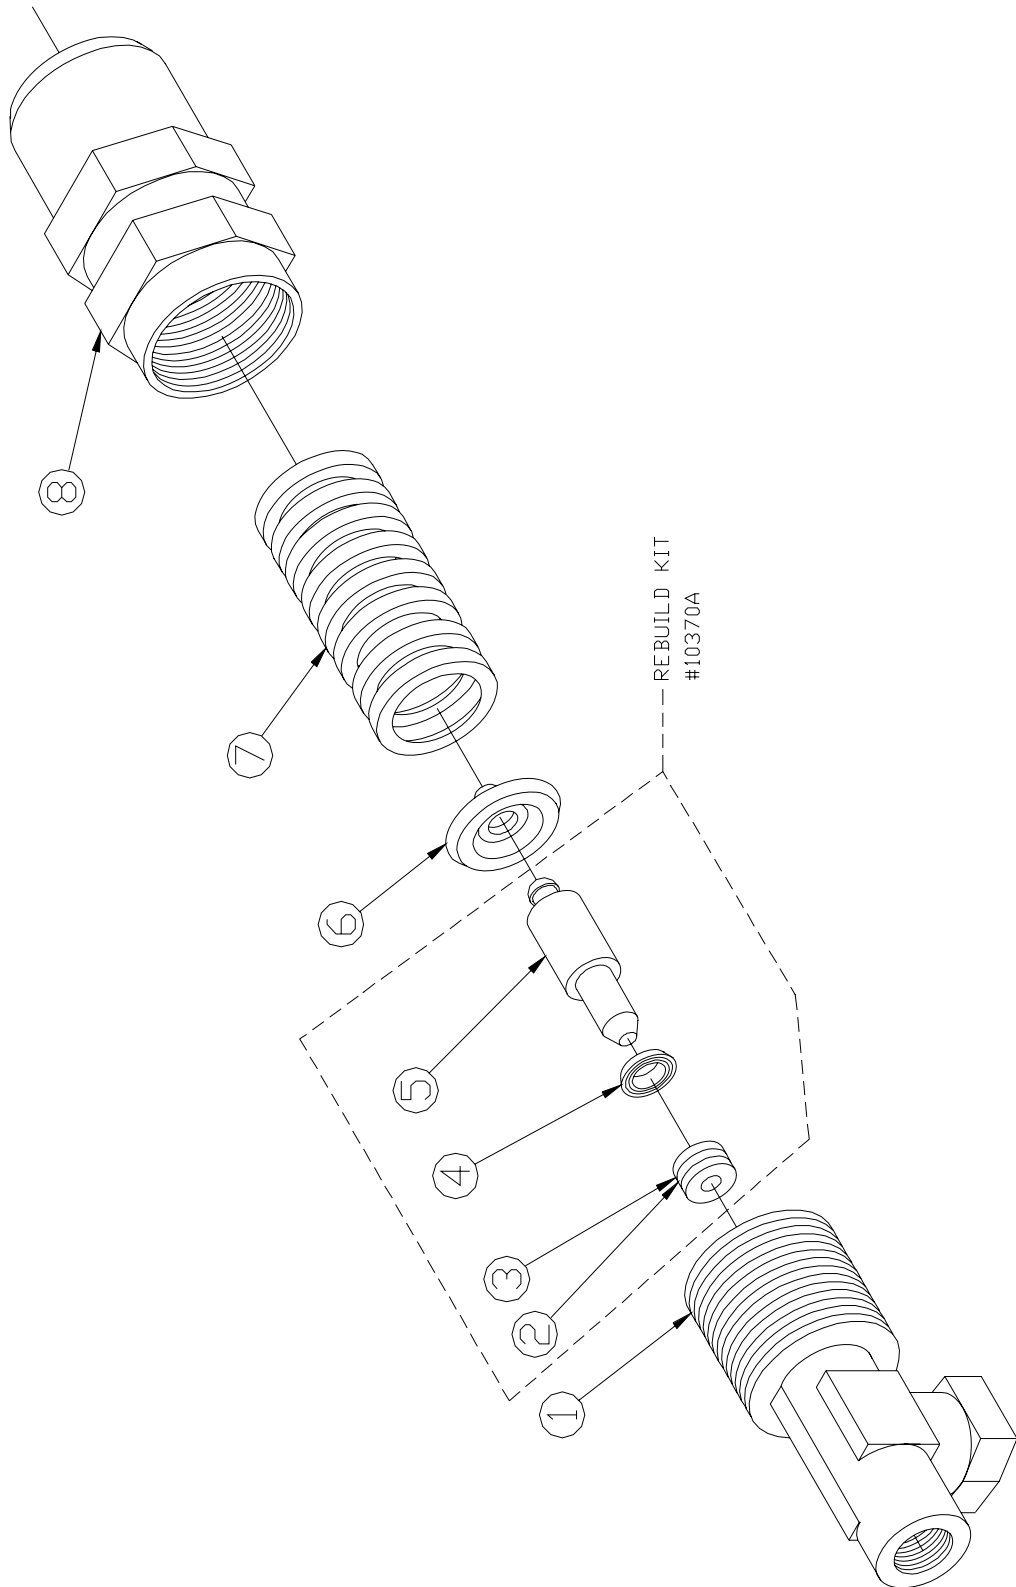

**Performa Elite
Pressure Regulator Assembly
72045A**

#	Part #	Description
1		Regulator Body
2		O-Ring
3		Seat
4		Quad Ring
5		Piston
6		Thrust Plate
7		Spring
8		Handle

Item #'s 2,3,4,5 are contained in the Rebuild Kit #10370A

Performa Elite
Pressure Regulator Assembly – Planograph #194
72045A