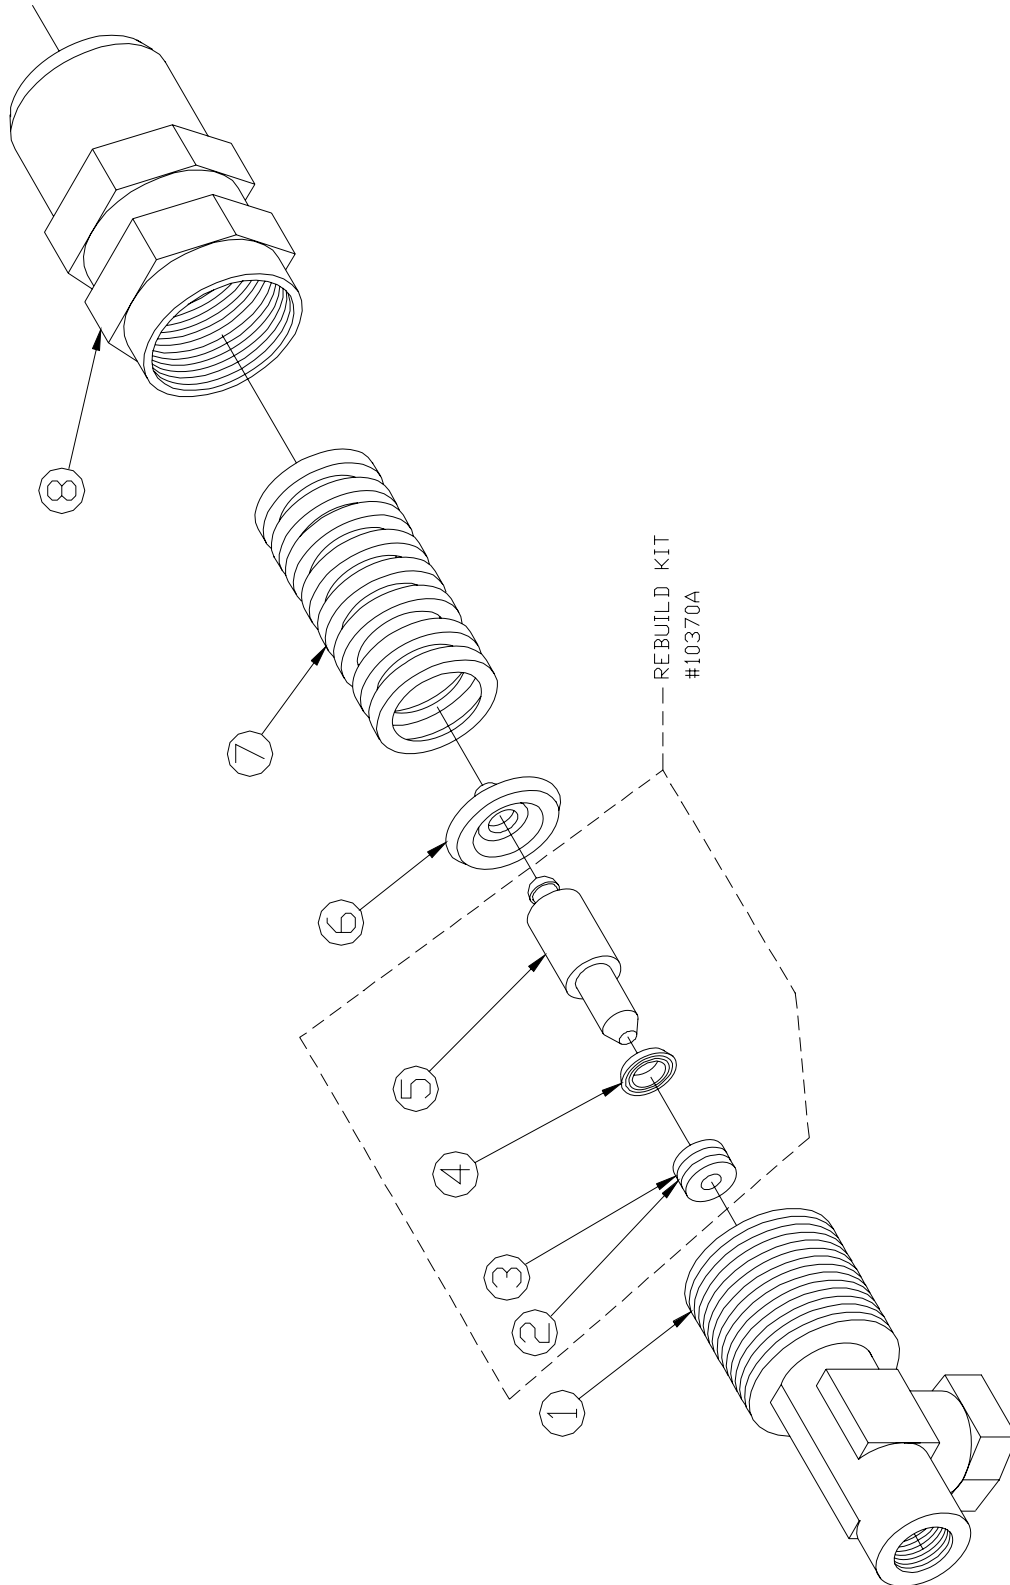

Performa OZ
Pressure Regulator Assembly – Planograph #194
72045A

**Performa Elite
Base Assembly
60561A, 60562A**

#	Part #	Description
1	60422A	Pump Assembly, Pfma 115Volt
	60444A	Pump Assembly, Pfma 230 Volt
2	71829A	Base
3	72165A	Top, Caster Bracket
4	72166A	Bottom, Caster Bracket
5	71474A	Caster 4"
6	7CT002	Screw 5/16-18 X 1" HHMS ZP
7	71944A	Wheel 12"
8	72017A	Hub Cap
9	71908A	Axle
10	71907A	Hinge
11	71240A	Motor Mount
12	7BF004	Nut Keps1/4-20 UNC
13	7CL001	Washer, 5/16 Split Lock, SS
14	7CT001	Screw, 1/4-20 X 1" HHMS
15	7CL002	Washer 1/4 Split Lock
16	7CR004	Washer 5/16 Flat
17	7BF005	Nut, Kep 5/16
18	7DN002	Nut, Acorn 1/4"
19	7CR006	Washer, Flat
20	7CH001	E-Ring 5/8"
21	71644A	Screw, Self Tapping #10 x 1-1/4" Lg
22	7CP001	Screw, 1/4-20 x 3/4 Lg. HHMS SS
23		
24	71520A	Washer, 5/8 SAE
25	71804A	Plug, 1/2"
26	7CT002	Screw 5/16-18 X 1" HHMS SS
27	7CM001	Washer, 1/4, Flat
28	71904A	Latch, Performa
29	7DP002	Screw #8-32 X 5/8 PHMS SS
30	7BF002	Nut, Keps #8-32
31	7AR010	Nipple 1/4 X 3"
32	72044A	Foam, Side Performa
33		Decal S/N Performa Elite
34	70063B	Coupler, Q.D. Valved 1/4-1/4
35	72151A	Decal, "Ozone Assisted Cleaning"
36	72090A	Gasket, Performa OZ Exhaust
37	7DT002	Screw 1/4-20 X 5/8 HHMS ZP
38	72106A	Filter, Charcoal Performa OZ
39	72092A	Bottom Plate, Performa OZ Exhaust
40	7BS001	Screw #10-24 X 1/2 PHMS SS
41	72154A	Rivet, Pop 1/8, Performa OZ
42	72174A	Plug, Black Nylon 5/16
43	72089A	Top Plate, Performa OZ Exhaust