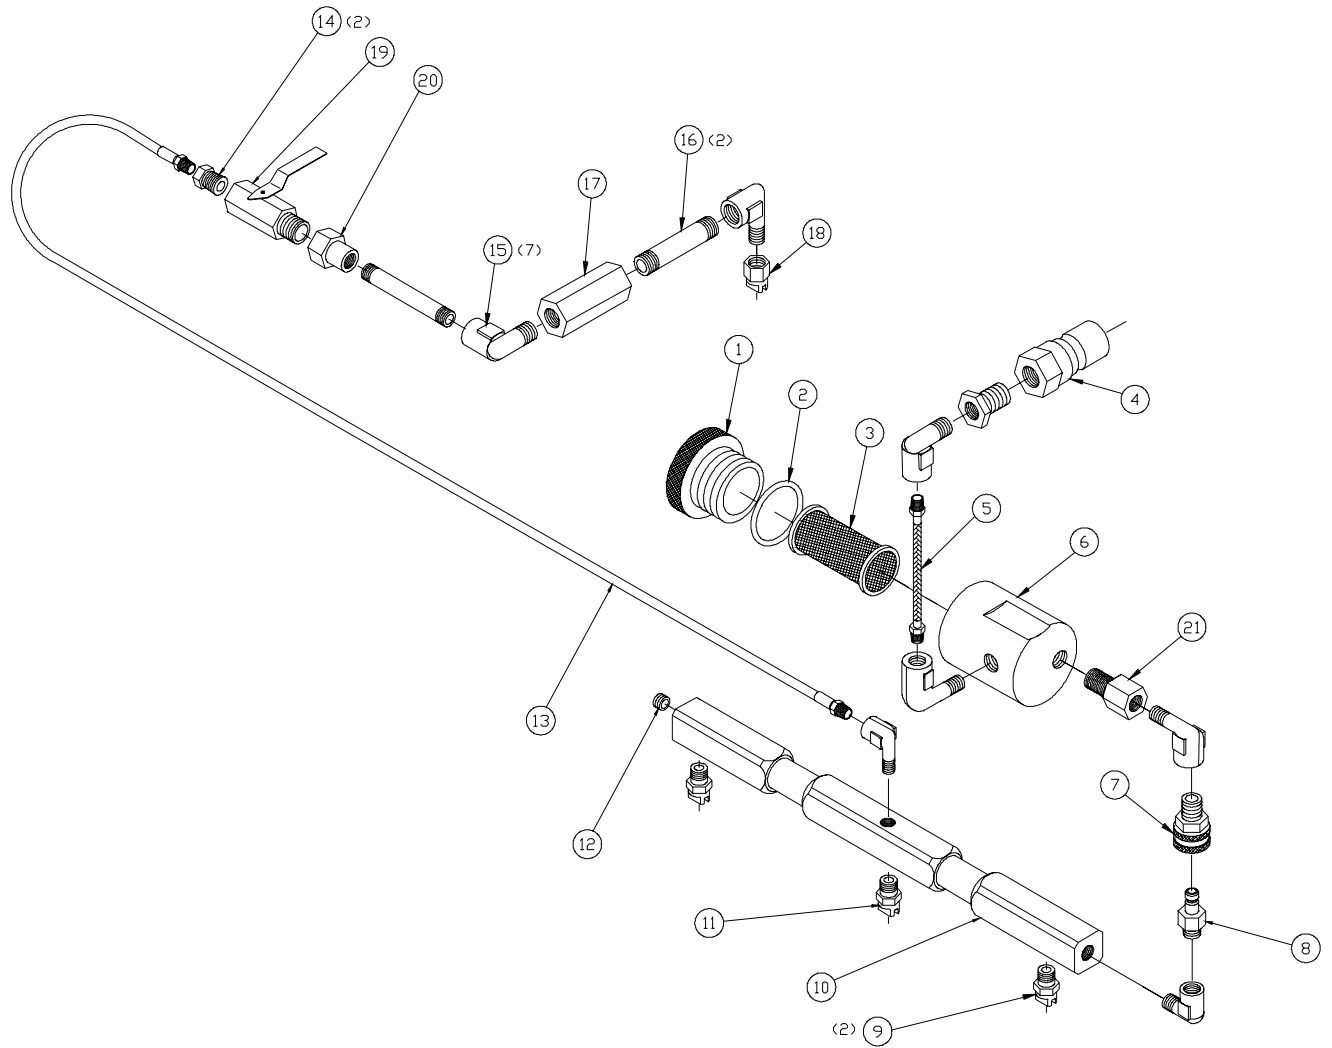

Performa
Spray Head Assembly – Planograph #193
60462A

**Performa (115V & 230V)
Handle Assembly
60415A, 60452A**

#	Part #	Description
1	71830A	Handle
2	72003A	Power Cord 50'
	72144A	Power Cord 50' (230 Volt)
3	71915A	Control Panel
4	7FC003	Circuit Breaker 15A
	7FC010	Circuit Breaker 8Amp 230 Volt
5	70050B	Switch, SPST
6	71191A	Switch, Spray
7	72004A	Wiring Harness
8	70702B	Strain Relief
9	72019A	Screw, Hex Head 5/16-18 x 2-1/2"
10	7CK001	Screw, Hex Head 5/16-18 x 1-3/4"
11	7CR004	Washer, Flat 5/16"
12	7CL001	Split Lock Washer 5/16"
13	7CW002	Self Tapping #6 x 3/4"
14	72050A	Gasket, Control Panel
15	71379A	Relay, 120Volt
	71379B	Relay, 230 Volt
16	72002A	Terminal Board, Performa
17	72086A	Circuit Breaker 2amp 115Volt 20*
	72087A	Circuit Breaker 1amp 230Volt
18	72100A	RFI Filter, Performa 10 Amp CE 230 Volt
19	71651A	Screw, #10-32 X 1/2 PHMS SS
20	7ED004	Screw, #10-32 X 1/2 FHMS SS
21	7BF008	Nut, Kep 10-32 ZP
22	72109A	Plate, Handle Filter Mounting
23	7EB003	Cable Tie, 11"
24	7BS002	Screw #8-32 X 1/2PHMS
25	7BR004	Screw #8-32 X 3/4PHMS
26	7BF002	Nut, Kep #8-32
27	7CY007	Washer, IT Lock 7/8" ZN
28	70708A	Nut, Pipe, 1/2"

*For 230 Volt units only