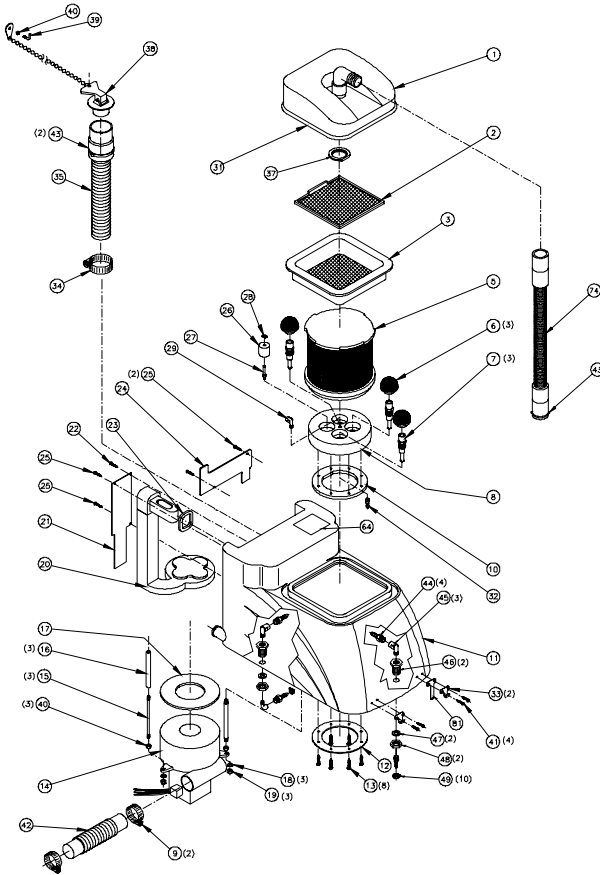

Performa OZ
Tank Assembly – Planograph #197
60475A, 60493A

**Performa OZ
Handle Assembly
60490A, 60495A**

#	Part #	Description
1	71830A	Handle
2	72003A	Power Cord 50'
	72144A	Power Cord 50' 230Volt
3	71915A	Control Panel
4	7FC003	Circuit Breaker 15A
	7FC010	Circuit Breaker 8A, 230 Volt
5	70050B	Switch, SPST
6**	71191A	Switch, Spray
7	72004A	Wiring Harness
8	70702B	Strain Relief
9	72019A	Screw, Hex Head 5/16-18 x 2-1/2"
10	7CK001	Screw, Hex Head 5/16-18 x 1-3/4"
11	7CR004	Washer, Flat 5/16"
12	7CL001	Split Lock Washer 5/16"
13	7CW002	Self Tapping #6 x 3/4"
14	72050A	Gasket, Control Panel
15	71379A	Relay, 25A/120Volts
	71379B	Relay, 230 Volt
16	72002A	Terminal Board, Performa
17	72130A	Decal, Ozone Switch
18*	72100A	RFI Filter, Performa 10 Amp CE 230 Volt
19*	71651A	Screw, #10-32 X 1/2 PHMS SS
20*	7ED004	Screw #10-32 X 1/2 FHMS SS
21*	7BF008	Nut, Kep #10-32 ZP
22*	72109A	Plate, RFI Filter Mounting
23	7EB003	Cable Tie, 11"
24	7BS002	Screw #8-32 X 1/2 PHMS
25	7BR004	Screw #8-32 X 3/4 PHMS
26	7BF002	Nut, Kep #8-32
27	71882A	Plug, 5/8, Nylon, Black
28	7CY007	Washer, IT Lock 7/8" ZN
29	70708A	Nut, Pipe, 1/2"

*Only for 230 Volt Models

**70050B for Elite OZ Models