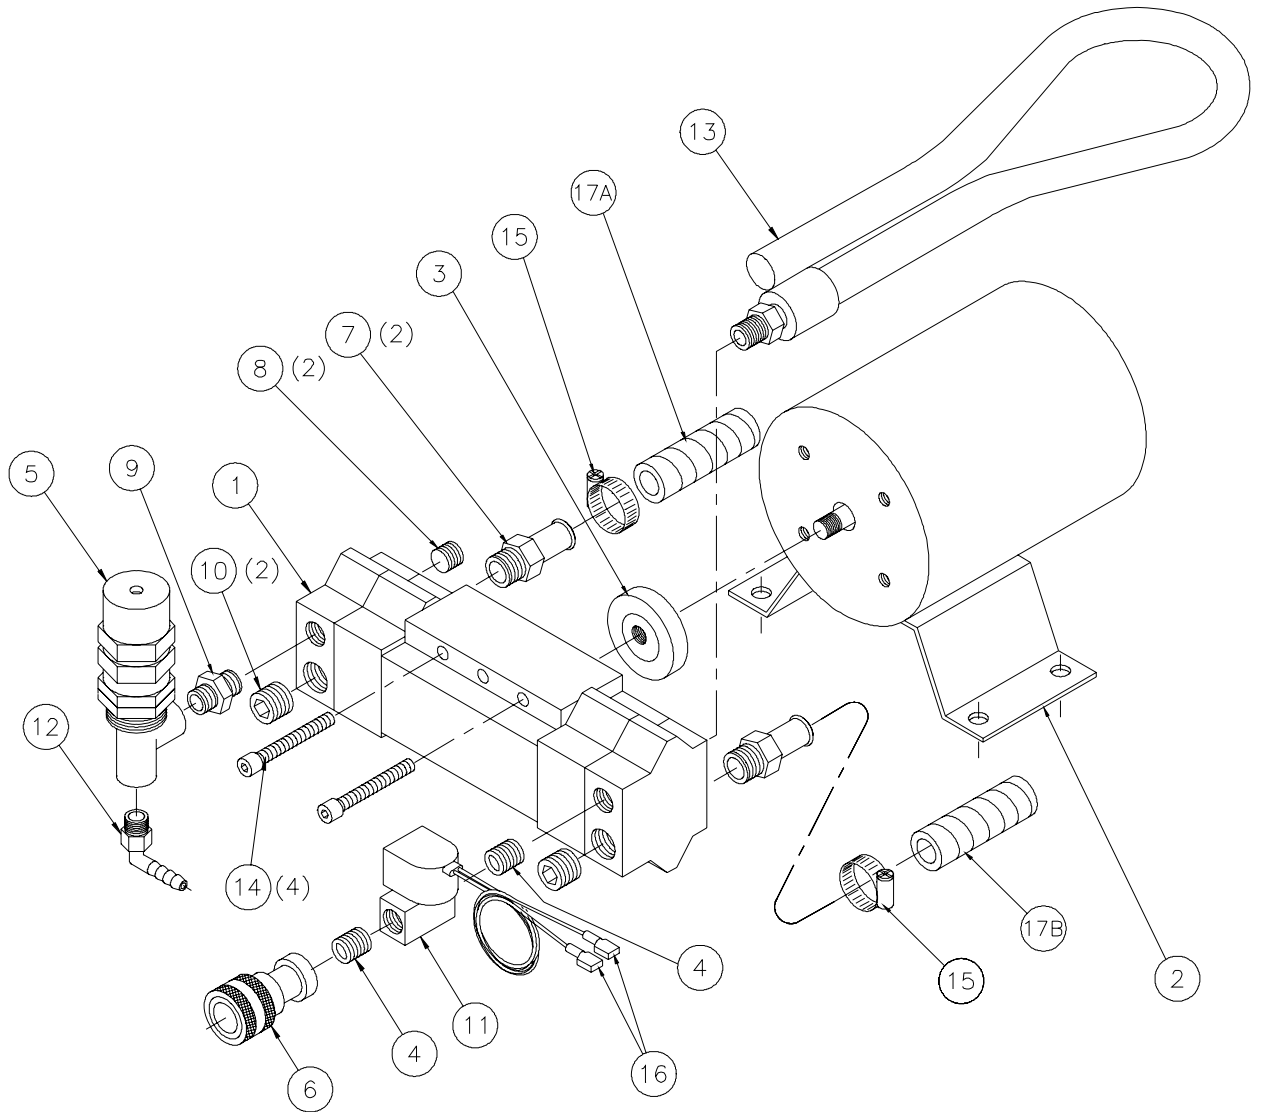

*Only for 230 Volt Models

**70050B for Elite OZ Models

Performa OZ
Handle Assembly – Planograph #201
60490A, 60495A

**Performa OZ
Pump Assembly
60422A, 60444A**

#	Part #	Description
1	71540A	Pump 205
2	71942A	Motor, Performa 115V
3	7HR037	Cam/Bearing, Performa
	7HR039	Cam/Bearing, Performa 230 Volt
4	7AC004	Close Nipple 1/4
5	72045A	Pressure Regulator
	10370A	Regulator Rebuilding Kit
6	70063B	QD Coupler 1/4
7	7AT021	Beaded Barb 1/2H-3/8M
8	7AF001	Plug 1/4
9	7CX002	Hex Nipple 1/4
10	7AF002	Plug 3/8
11	71492A	Solenoid, Spray
	71545A	Solenoid, Spray 230 Volt
12	72150A	Barb, Elbow 3/8H-1/4M
13	70062A	Pulse Dampner
14	70704A	SHCS 1/4-20x1-3/4
15	7DL008	Clamp, Hose 1/2" SS
16	70560A	Terminal, 1/4 FE 14 Ga
17A	70079C	Hose 1/2"x28.0" Lg.
17B	70079C	Hose 1/2"x30.0" Lg.

Performa OZ
Pump Assembly – Planograph #186
60422A, 60444A

**Performa OZ
Spray Header Assembly
60478A**

#	Part #	Description
1	72190A	Plug, ILS (GOLD)
2	71871A	"O" Ring, ILS
3	72140A	Filter, ILS (w/Seal) (GOLD)
4	70064B	Quick Dis. Nipple "Valved" 1/4-1/4
5	72058A	Hose Ass'y. , Teflon 1/8 NPT X 4 5/8L"
6	72189A	Housing, ILS (GOLD)
7	71130A	Coupler, Q. D. 1/8 M
8	70127A	Quick Dis. Nipple, 1/8 Male NPT 1/8
9	72022A	Nozzle, 1/8 H VV SS 9501
10	72023A	Header Performa
11	7DE004	Nozzle, H 1/8 VV SS 11001
12	7AF004	Plug, Counter Hex 1/8
13	7AE004	Elbow, Street 1/8NPT Forged
14	7AG002	Bushing ¼-1/8NPT
15	7AN002	Adaptor, 1/8-1/8