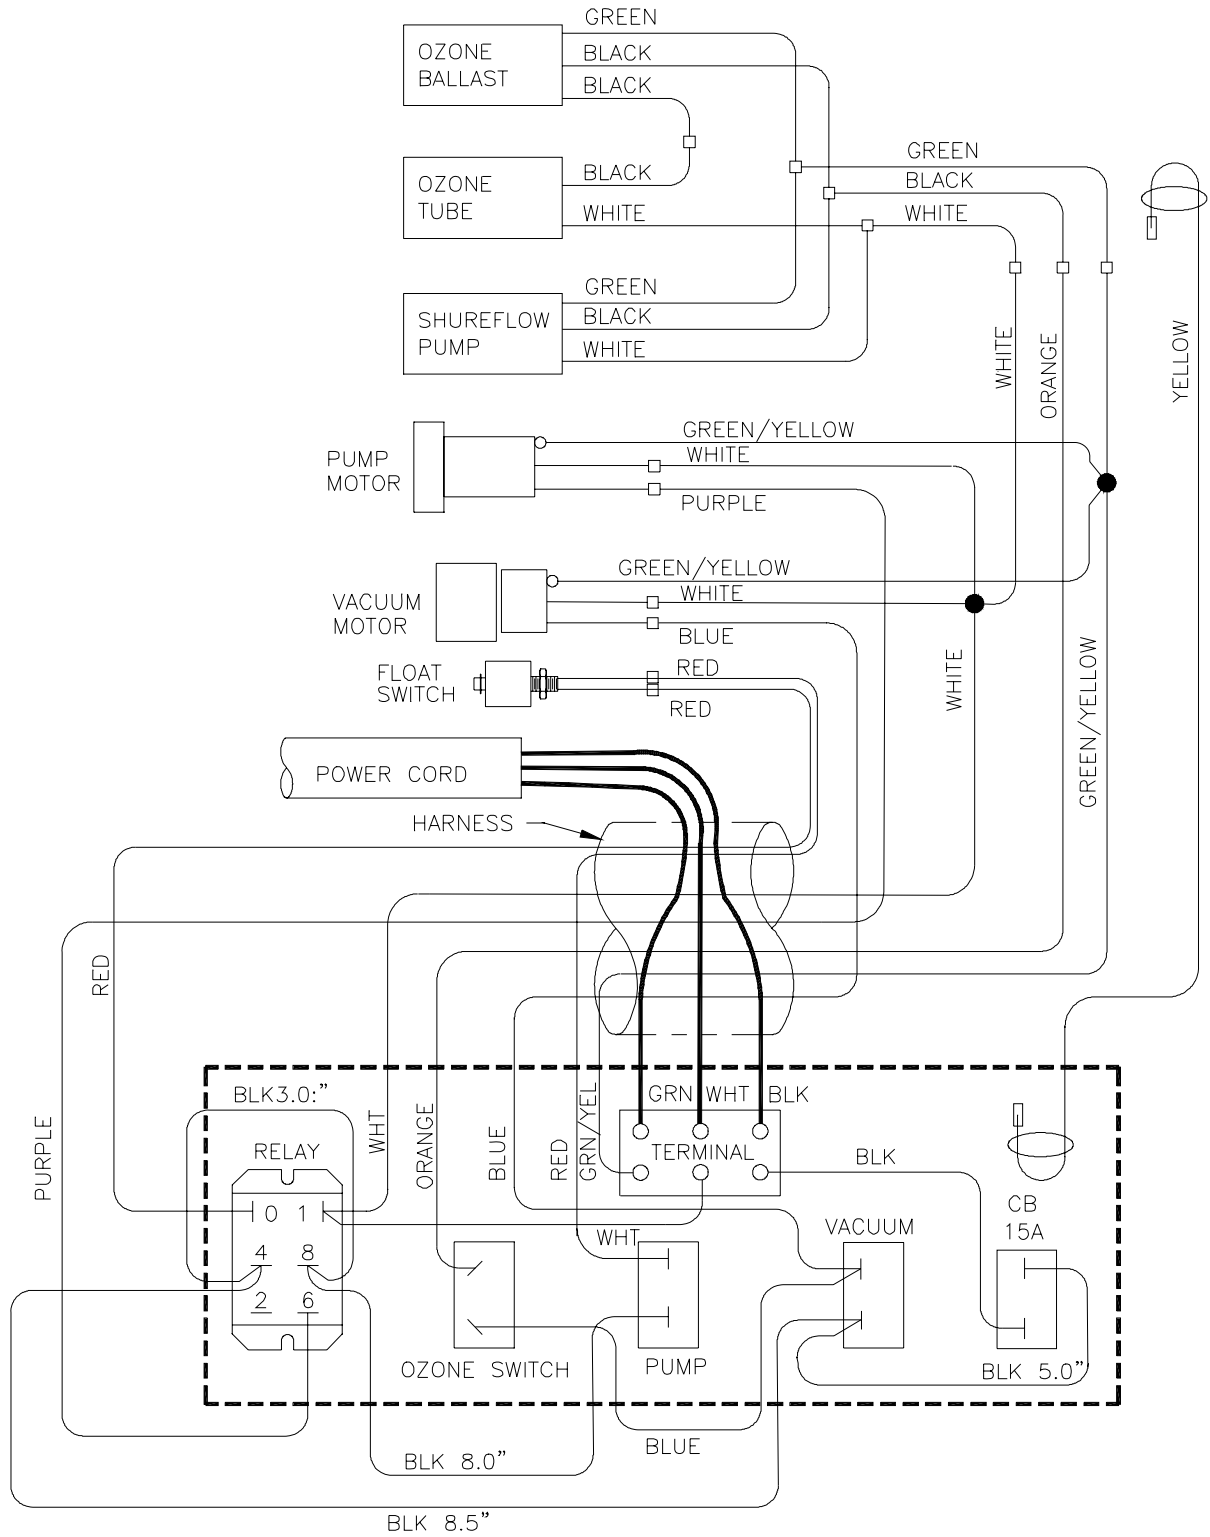

Performa
Tank Assembly – Planograph #181
60413A, 60449A

**Performa (115V & 230V)
Spray Head Assembly
60462A**

#	Part #	Description
1	72190A	Plug, ILS (Gold)
2	71871A	"O" Ring, ILS
3	72140A	Filter, ILS (w/seal) (Gold)
4	70064B	Quick Dis. Nipple "Valued" 1/4-1/4
5	72058A	Hose Ass'y. , Teflon 1/8 NPT X 4 5/8 L"
6	71869A	Housing, ILS (Gold)
7	71130A	Coupler, Q.D. 1/8 M
8	70127A	Quick Dis. Nipple, 1/8 Male NPT 1/8
9	72022A	Nozzle, 1/8 H VV SS 9501
10	72023A	Header, Performa
11	7DE004	Nozzle, H 1/8 VV SS 11001
12	7AF004	Plug, Counter Hex 1/8
13	71365A	Hose, Teflon 1/8" X 12"
14	7AG002	Bushing 1/4-1/8 NPT
15	7AE004	Elbow, Street, 1/8-1/8 NPT
16	7AR005	Nipple, long, 1/8 NPT X 1.5"
17	72026A	Restrictor
18	7AS001	Nozzle, H 1/8 DT SS 6501
19	71321A	Valve, Ball
20	7DZ001	Coupling, Reducer (208P-4-2)
21	7AN002	Adapter, 1/8 X 1/8

Wiring Diagram (#W043)
Drawing 1 of 1

Performa

230 Volt

**Wiring Diagram (#W053)
Drawing 1 of 1**

**Performa
without agitator**

115 Volt

Wiring Diagram (#W049)
Drawing 1 of 1

Performa OZ

115 Volt

**Wiring Diagram (#W051)
Drawing 1 of 1**

Performa OZ

230 Volt

**Wiring Diagram (#W054)
Drawing 1 of 1**

Performa Elite

230 Volt

Wiring Diagram (#W057)
Drawing 1 of 1

Performa Elite OZ

115 Volt

**Wiring Diagram (#W056)
Drawing 1 of 1**

Performa Elite OZ

230 Volt