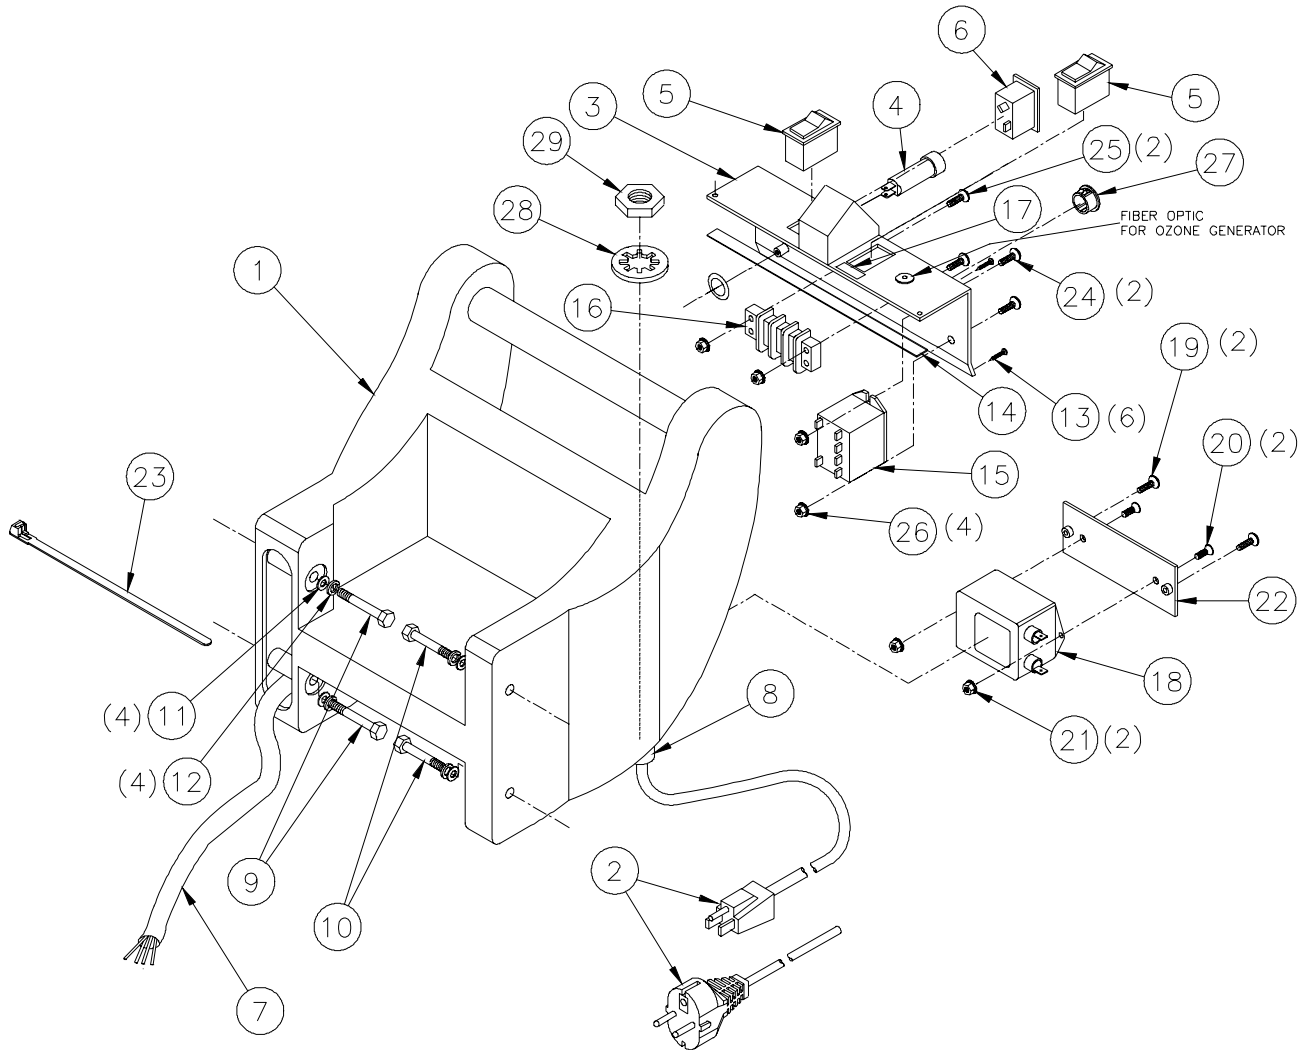

Performa OZ
Handle Assembly – Planograph #201
60490A, 60495A

**Performa OZ
Pump Assembly
60422A, 60444A**

#	Part #	Description
1	71540A	Pump 205
2	71942A	Motor, Performa 115V
3	7HR037	Cam/Bearing, Performa
	7HR039	Cam/Bearing, Performa 230 Volt
4	7AC004	Close Nipple 1/4
5	72045A	Pressure Regulator
	10370A	Regulator Rebuilding Kit
6	70063B	QD Coupler 1/4
7	7AT021	Beaded Barb 1/2H-3/8M
8	7AF001	Plug 1/4
9	7CX002	Hex Nipple 1/4
10	7AF002	Plug 3/8
11	71492A	Solenoid, Spray
	71545A	Solenoid, Spray 230 Volt
12	72150A	Barb, Elbow 3/8H-1/4M
13	70062A	Pulse Dampner
14	70704A	SHCS 1/4-20x1-3/4
15	7DL008	Clamp, Hose 1/2" SS
16	70560A	Terminal, 1/4 FE 14 Ga
17A	70079C	Hose 1/2"x28.0" Lg.
17B	70079C	Hose 1/2"x30.0" Lg.