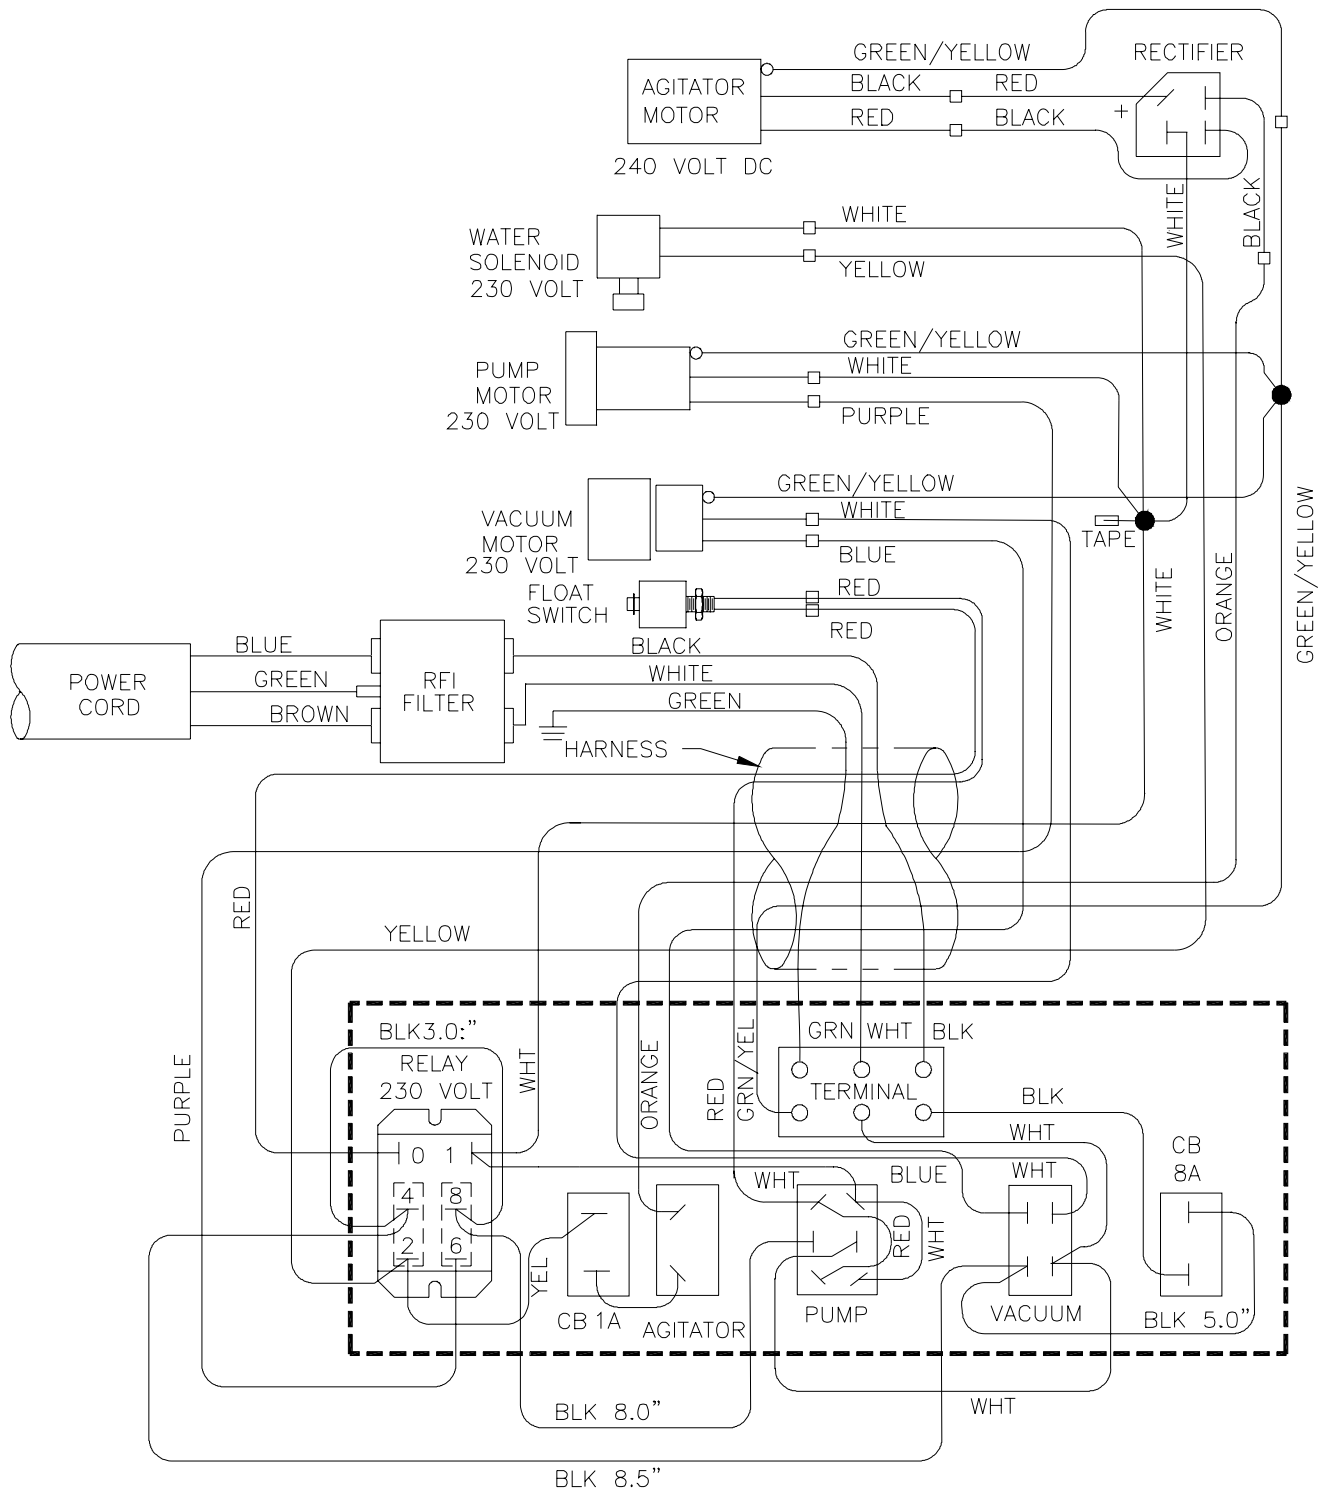

Wiring Diagram (#W043)
Drawing 1 of 1

Performa

230 Volt