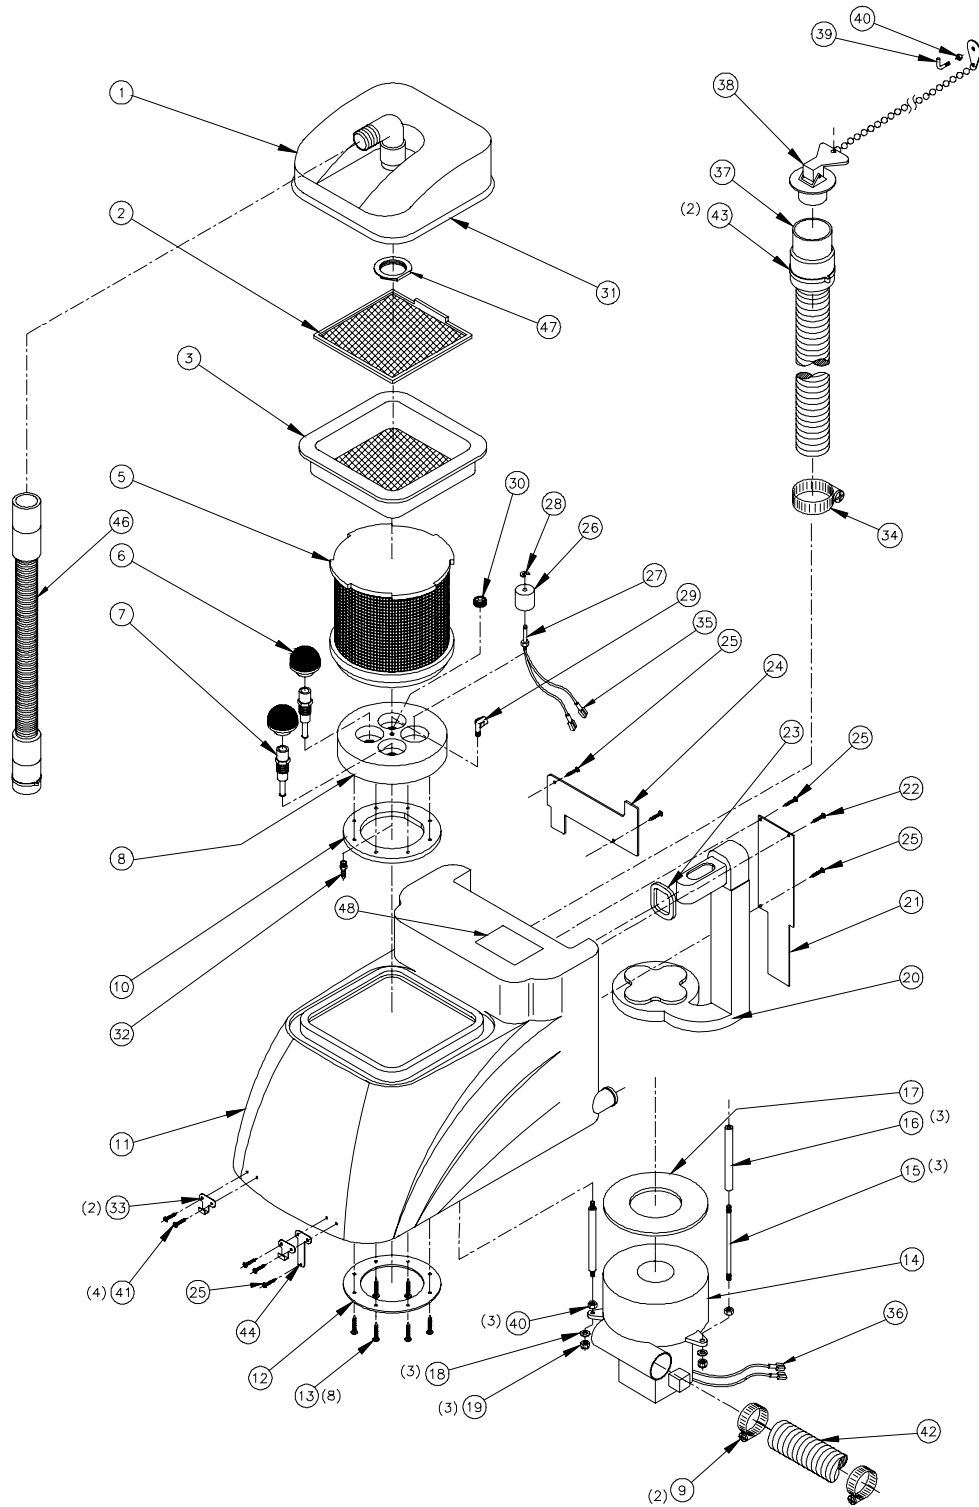

Performa
Tank Assembly – Planograph #181
60413A, 60449A

**Performa (115V & 230V)
Spray Head Assembly
60462A**

#	Part #	Description
1	72190A	Plug, ILS (Gold)
2	71871A	"O" Ring, ILS
3	72140A	Filter, ILS (w/seal) (Gold)
4	70064B	Quick Dis. Nipple "Valued" 1/4-1/4
5	72058A	Hose Ass'y. , Teflon 1/8 NPT X 4 5/8 L"
6	71869A	Housing, ILS (Gold)
7	71130A	Coupler, Q.D. 1/8 M
8	70127A	Quick Dis. Nipple, 1/8 Male NPT 1/8
9	72022A	Nozzle, 1/8 H VV SS 9501
10	72023A	Header, Performa
11	7DE004	Nozzle, H 1/8 VV SS 11001
12	7AF004	Plug, Counter Hex 1/8
13	71365A	Hose, Teflon 1/8" X 12"
14	7AG002	Bushing 1/4-1/8 NPT
15	7AE004	Elbow, Street, 1/8-1/8 NPT
16	7AR005	Nipple, long, 1/8 NPT X 1.5"
17	72026A	Restrictor
18	7AS001	Nozzle, H 1/8 DT SS 6501
19	71321A	Valve, Ball
20	7DZ001	Coupling, Reducer (208P-4-2)
21	7AN002	Adapter, 1/8 X 1/8