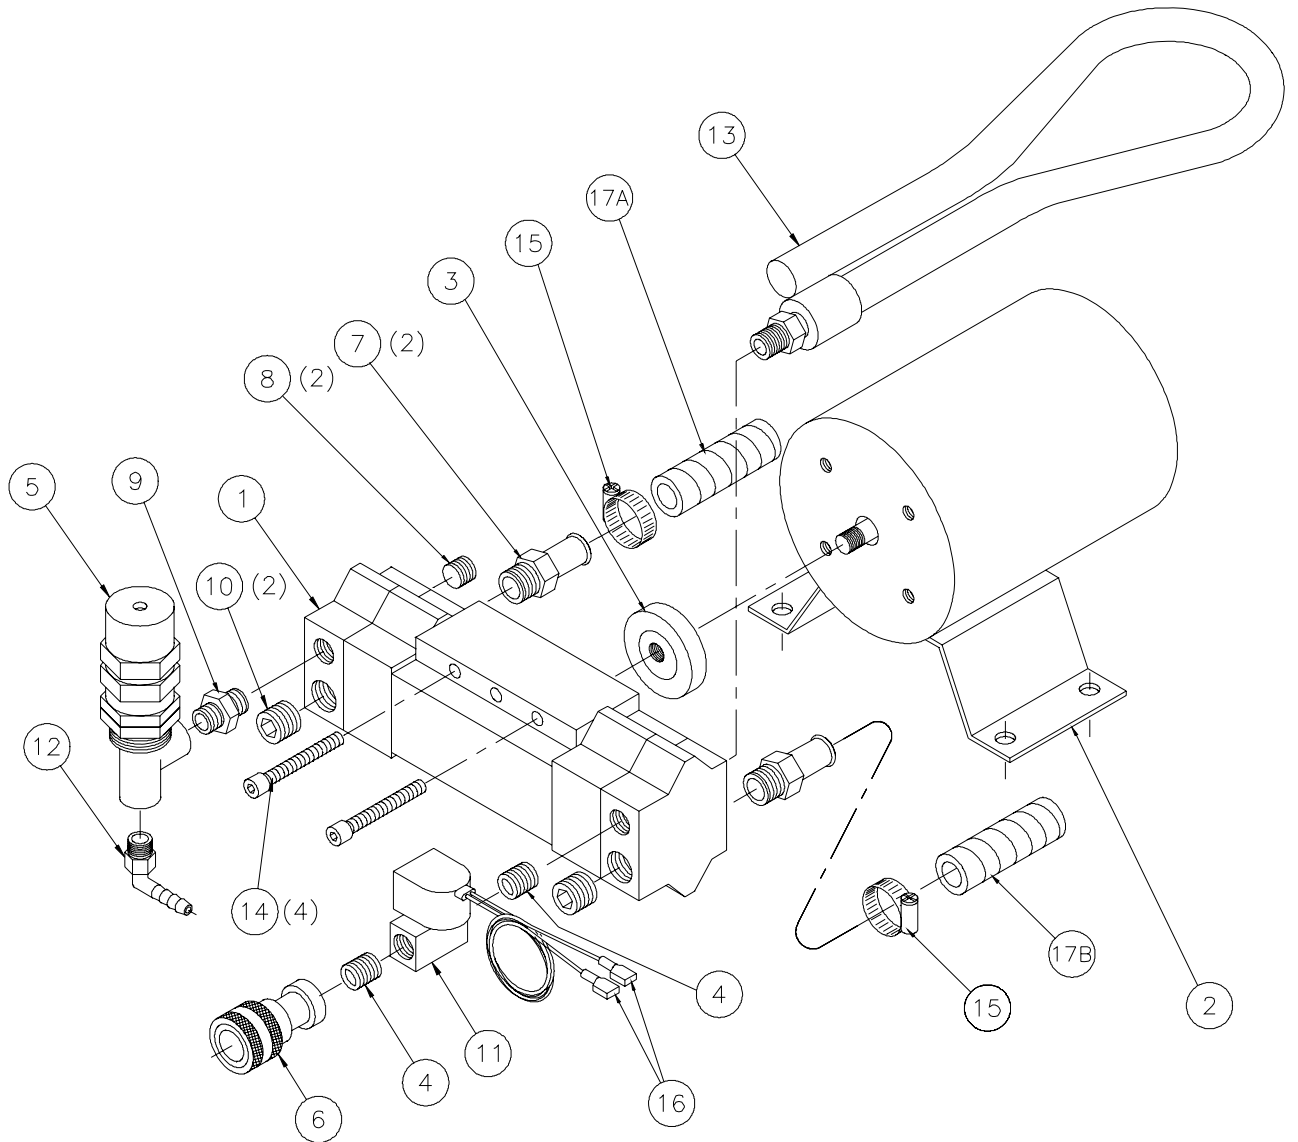

Performa
Pump Assembly – Planograph #186
60422A, 60444A

**Performa (115V & 230V)
Pressure Regulator Assembly
72045A**

#	Part #	Description
1		Regulator Body
2*		O-Ring
3		Seat
4		Quad Ring
5		Piston
6		Thrust Plate
7		Spring
8		Handle

Item #'s 2,3,4,5 are contained in the Rebuild Kit #10370A