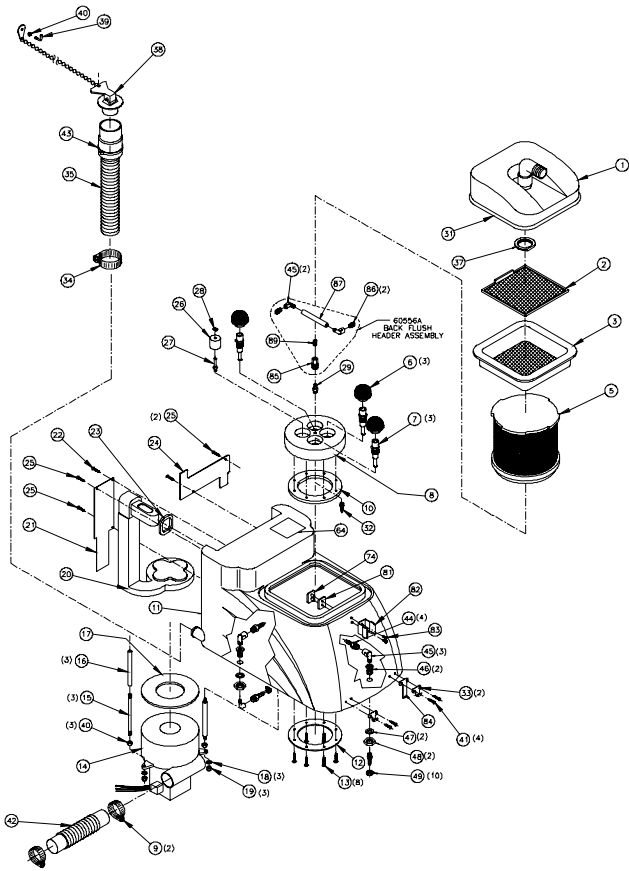

**Performa Elite
Tank Assembly
660557A, 60558A**

#	Part #	Description
1	71889A	Top Cover
2	71892A	Prefilter
3	71891A	Inlet Filter
4		
5	72224A	Filter Cage
6	71495A	Ball Strainer
7	71898A	Fitting, Ball Strainer
8	71896A	Filter Mound
9	7DL001	Clamp 2" hose SS
10	71897A	Gasket, Filter Mound
11	72131A	Tank
12	71920A	Ring Washer
13	72020A	Screw, Self Tapping #10x1-1/4"
14	71285A	Vac, 3 Stage 115Volt
	71285B	Vac, 3 Stage 230Volt
15	72000A	Threaded Rod
16	71919A	Spacer
17	70020B	Gasket, Vac
18		
19	7BF030	Nut, Nyloc #10-24 SS
20	71831A	Standpipe, Vac
21	71894A	Plate, Standpipe
22	72056A	Screw, Tapping #8x5/8 Oval Head
23	71903A	Gasket, Standpipe
24	71937A	Plate, Wiring Harness
25	72178A	Screw, Tapping #8 x 1/2 Pan Head
26	70343A	Float Switch
27	See 26	
28	71553A	E-Ring SS
29	71576A	Nipple, Q.D. 1/8-1/8 SST
30	71629A	O-Rings
31	71890A	Gasket, Top Cover
32	72099A	Hose barb, 1/4 X 1/8, Brass
33	72001A	Keeper, Latch
34	7DL005	Clamp, Hose 1 1/2
35	72141A	Drain Hose, w/Cuff, Performa
36	70079C	Hose, 1/2, Wire Reinforced
37	70097A	Nut, Lock 1 1/2NPT
38	71693A	Drain Plug Assembly
39	71432A	Hook, L
40	7CN003	Nut, Hex #10-24
41	7DM004	Screw, PHMS #8-32 X 3/8
42	72088A	Hose, Exhaust, Pfma OZ
43	71433A	Clamp, Two Ear 1-3/4" SS
44	71795A	Barb, Hose 1/4H - 1/8 MPT SS
45	71778A	Elbow, Street 1/8 SS
46	71754A	Connector, Anchor 1/8 SS

#	Part #	Description
47	72115A	Washer 5/8 Neoprene-Bonded, Galv
48	71792A	Nut, Hex 5/8NPT, Brass
49	7DL003	Clamp, Hose 1/4
50	71817A	Hose 1/4" Braided
51	71785A	Tee, 1/4 Hose Barb, Plastic
52	72072A	Bracket, Mounting Gen. Pfma OZ
53	71842A	Reducer, Hose 1/2 to 1/4, Plastic
54		
55		
56	71951A	Orifice, OZ Hose SS
57	70850A	Pump/Motor 100psi 115Volt
	70880A	Pump/Motor 100psi 230Volt
58	7AE005	Elbow, Street 3/8NPT Brass
59	72081A	Converter, OZ (Short) 115 Volt
	72082A	Converter, OZ (Short) 230 Volt
60	71775A	Elbow, 1/2H X 3/8NPT 90 Degree Plastic
61	71999A	Barb, Hose 1/2H-1/2FPT PVC
62	71570A	Injector, OZ
63		
64	71710A	Decal, Ozone Machine Operation
65	7BS004	Screw, #6-32 X 1/2PHMS SS
66	7BS002	Screw, #8-32 X 1/2PHMS SS
67	71640A	Screw, #10-32 X 1 PHMS SS
68	7CM005	Washer #6 Flat SS
69	7BF001	Kepnut #6-32
70	7CM002	Washer, #8 Flat SS
71	7BF002	Kepnut, #8-32
72	7CM003	Washer #10 Flat
73	7BF007	Kepnut #10-32
74	72170A	Nut Plate, Performa Elite Clip
75		
76		
77		
78		
79		
80		
81	72175A	Gasket, Performa Elite Nut Plate
82	72173A	Clip, Wand-Holding Spring
83	7BH004	Screw #10-32 X 3/8 PHMS
84	72094A	Retainer, Latch Performa 115V
85	71759A	Coupler, Q.D. 1/8Female SST
86	71784A	Nozzle H1/8VV SS 11008 SST
87	71789A	Header, Back Flush Nozzle SST
88		
89	71263A	Nipple, Close 1/8 SST
90		

Performa Elite
Tank Assembly – Planograph #206
60557A, 60558A