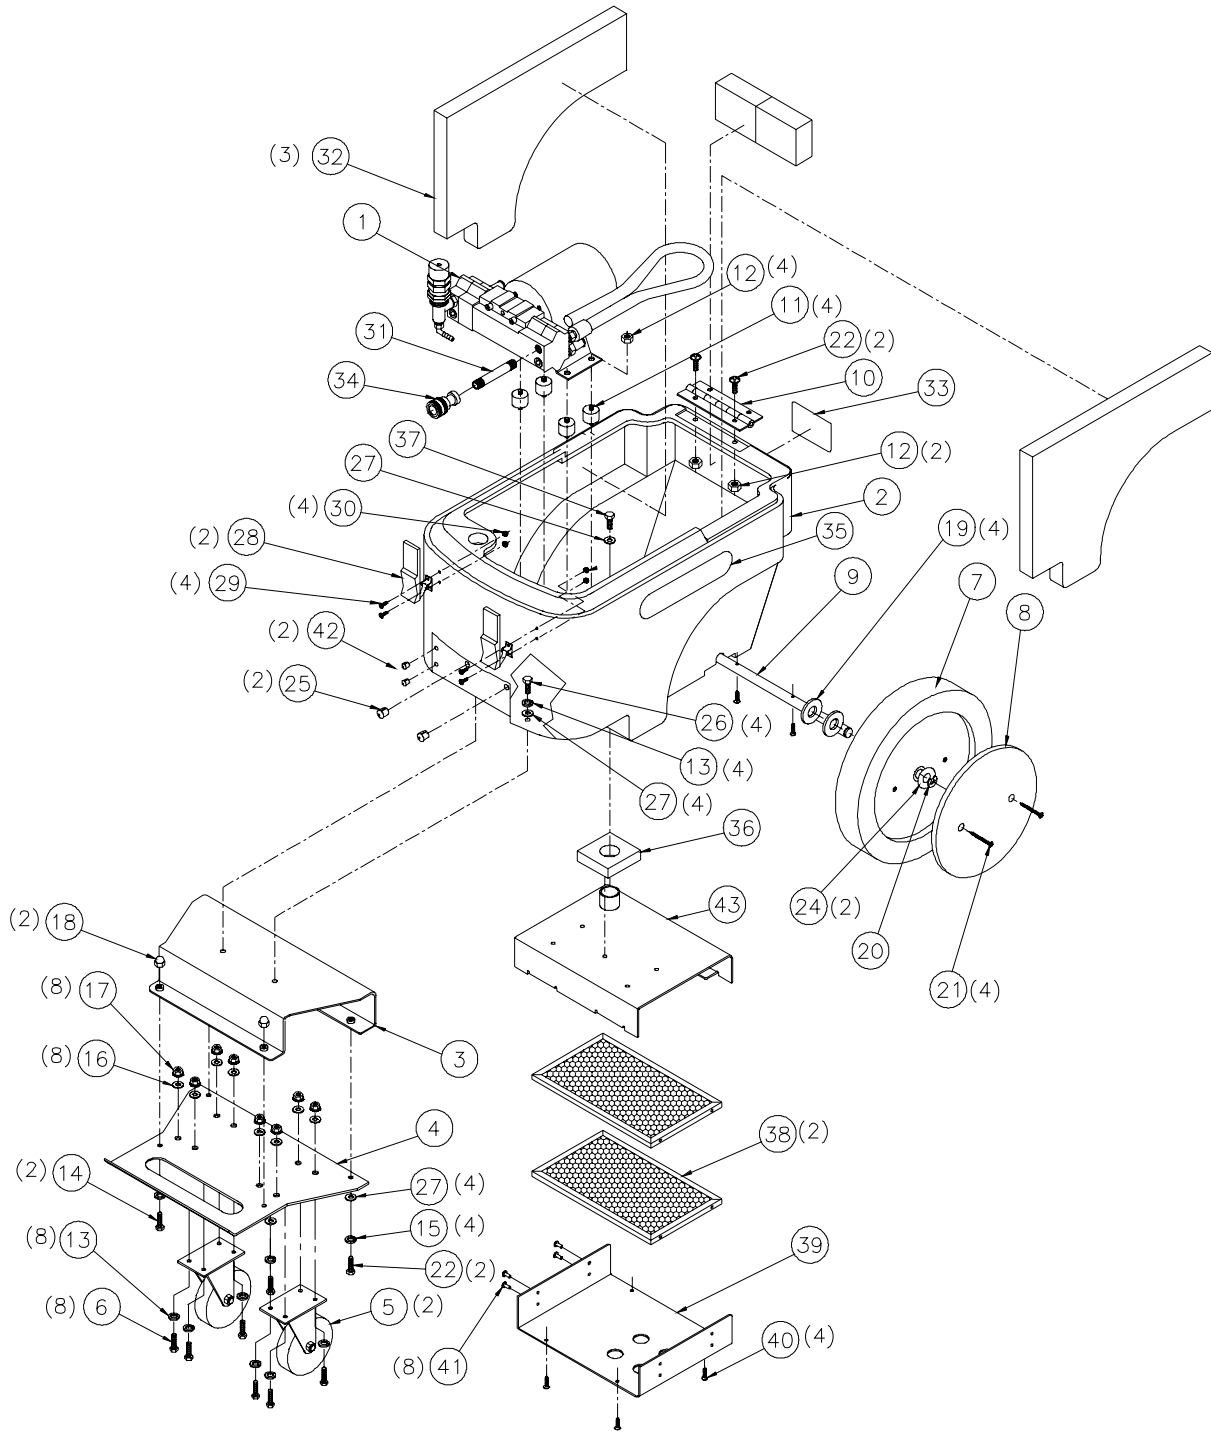

Performa Elite
Base Assembly – Planograph #207
60561A, 60562A

**Performa Elite
Tank Assembly
660557A, 60558A**

#	Part #	Description
1	71889A	Top Cover
2	71892A	Prefilter
3	71891A	Inlet Filter
4		
5	72224A	Filter Cage
6	71495A	Ball Strainer
7	71898A	Fitting, Ball Strainer
8	71896A	Filter Mound
9	7DL001	Clamp 2" hose SS
10	71897A	Gasket, Filter Mound
11	72131A	Tank
12	71920A	Ring Washer
13	72020A	Screw, Self Tapping #10x1-1/4"
14	71285A	Vac, 3 Stage 115Volt
	71285B	Vac, 3 Stage 230Volt
15	72000A	Threaded Rod
16	71919A	Spacer
17	70020B	Gasket, Vac
18		
19	7BF030	Nut, Nyloc #10-24 SS
20	71831A	Standpipe, Vac
21	71894A	Plate, Standpipe
22	72056A	Screw, Tapping #8x5/8 Oval Head
23	71903A	Gasket, Standpipe
24	71937A	Plate, Wiring Harness
25	72178A	Screw, Tapping #8 x 1/2 Pan Head
26	70343A	Float Switch
27	See 26	
28	71553A	E-Ring SS
29	71576A	Nipple, Q.D. 1/8-1/8 SST
30	71629A	O-Rings
31	71890A	Gasket, Top Cover
32	72099A	Hose barb, 1/4 X 1/8, Brass
33	72001A	Keeper, Latch
34	7DL005	Clamp, Hose 1 1/2
35	72141A	Drain Hose, w/Cuff, Performa
36	70079C	Hose, 1/2, Wire Reinforced
37	70097A	Nut, Lock 1 1/2NPT
38	71693A	Drain Plug Assembly
39	71432A	Hook, L
40	7CN003	Nut, Hex #10-24
41	7DM004	Screw, PHMS #8-32 X 3/8
42	72088A	Hose, Exhaust, Pfma OZ
43	71433A	Clamp, Two Ear 1-3/4" SS
44	71795A	Barb, Hose 1/4H - 1/8 MPT SS
45	71778A	Elbow, Street 1/8 SS
46	71754A	Connector, Anchor 1/8 SS

#	Part #	Description
47	72115A	Washer 5/8 Neoprene-Bonded, Galv
48	71792A	Nut, Hex 5/8NPT, Brass
49	7DL003	Clamp, Hose 1/4
50	71817A	Hose 1/4" Braided
51	71785A	Tee, 1/4 Hose Barb, Plastic
52	72072A	Bracket, Mounting Gen. Pfma OZ
53	71842A	Reducer, Hose 1/2 to 1/4, Plastic
54		
55		
56	71951A	Orifice, OZ Hose SS
57	70850A	Pump/Motor 100psi 115Volt
	70880A	Pump/Motor 100psi 230Volt
58	7AE005	Elbow, Street 3/8NPT Brass
59	72081A	Converter, OZ (Short) 115 Volt
	72082A	Converter, OZ (Short) 230 Volt
60	71775A	Elbow, 1/2H X 3/8NPT 90 Degree Plastic
61	71999A	Barb, Hose 1/2H-1/2FPT PVC
62	71570A	Injector, OZ
63		
64	71710A	Decal, Ozone Machine Operation
65	7BS004	Screw, #6-32 X 1/2PHMS SS
66	7BS002	Screw, #8-32 X 1/2PHMS SS
67	71640A	Screw, #10-32 X 1 PHMS SS
68	7CM005	Washer #6 Flat SS
69	7BF001	Kepnut #6-32
70	7CM002	Washer, #8 Flat SS
71	7BF002	Kepnut, #8-32
72	7CM003	Washer #10 Flat
73	7BF007	Kepnut #10-32
74	72170A	Nut Plate, Performa Elite Clip
75		
76		
77		
78		
79		
80		
81	72175A	Gasket, Performa Elite Nut Plate
82	72173A	Clip, Wand-Holding Spring
83	7BH004	Screw #10-32 X 3/8 PHMS
84	72094A	Retainer, Latch Performa 115V
85	71759A	Coupler, Q.D. 1/8Female SST
86	71784A	Nozzle H1/8VV SS 11008 SST
87	71789A	Header, Back Flush Nozzle SST
88		
89	71263A	Nipple, Close 1/8 SST
90