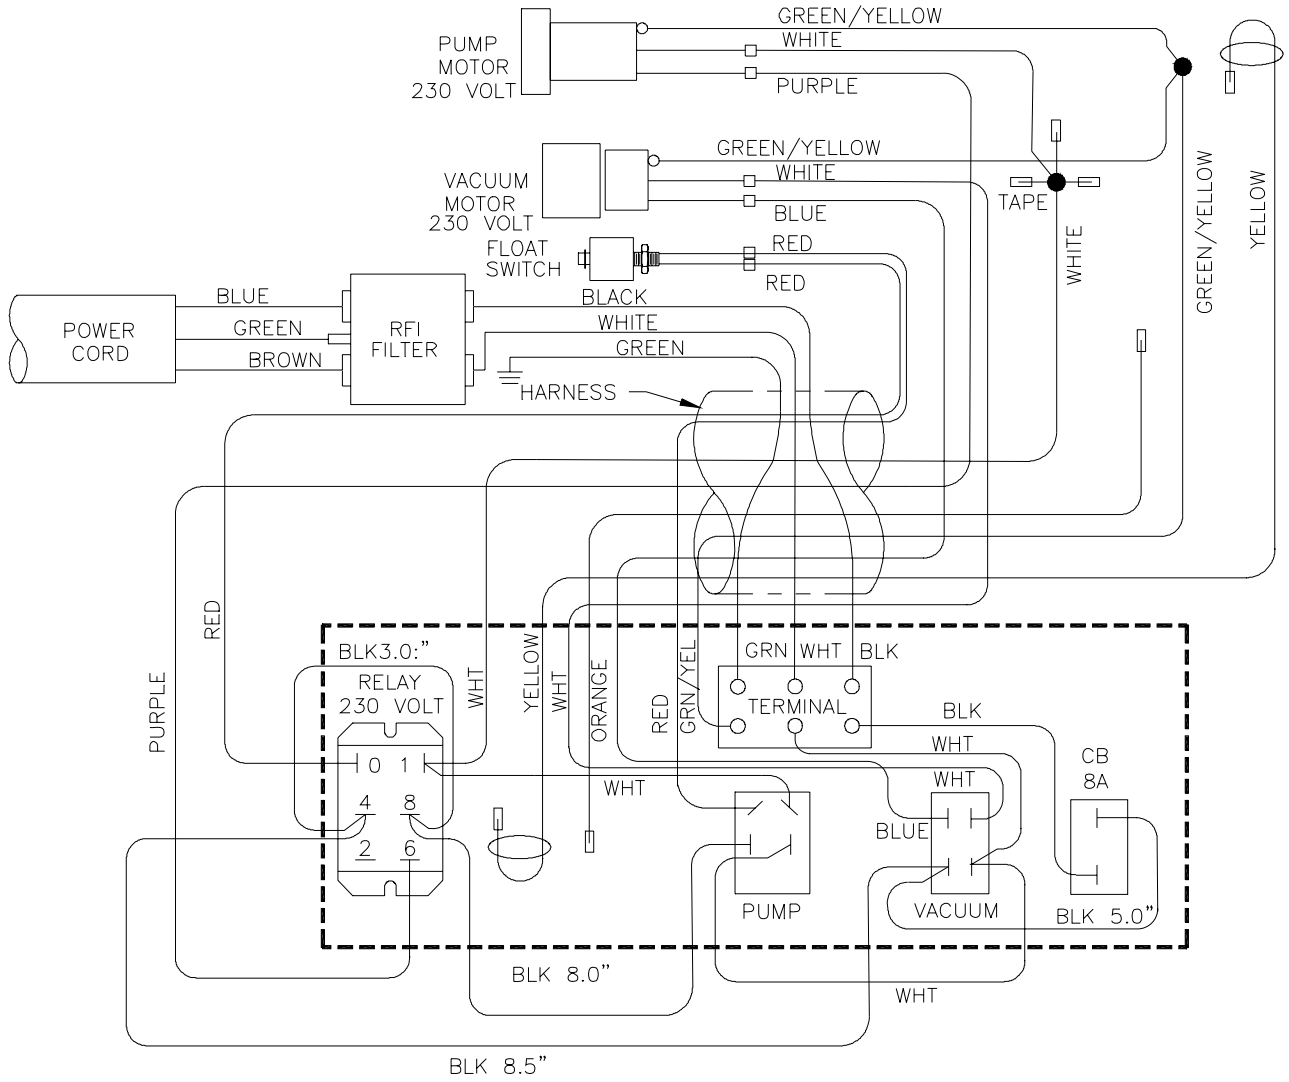

Performa
Tank Assembly – Planograph #181
60413A, 60449A

**Performa (115V & 230V)
Spray Head Assembly
60462A**

#	Part #	Description
1	72190A	Plug, ILS (Gold)
2	71871A	"O" Ring, ILS
3	72140A	Filter, ILS (w/seal) (Gold)
4	70064B	Quick Dis. Nipple "Valued" 1/4-1/4
5	72058A	Hose Ass'y. , Teflon 1/8 NPT X 4 5/8 L"
6	71869A	Housing, ILS (Gold)
7	71130A	Coupler, Q.D. 1/8 M
8	70127A	Quick Dis. Nipple, 1/8 Male NPT 1/8
9	72022A	Nozzle, 1/8 H VV SS 9501
10	72023A	Header, Performa
11	7DE004	Nozzle, H 1/8 VV SS 11001
12	7AF004	Plug, Counter Hex 1/8
13	71365A	Hose, Teflon 1/8" X 12"
14	7AG002	Bushing 1/4-1/8 NPT
15	7AE004	Elbow, Street, 1/8-1/8 NPT
16	7AR005	Nipple, long, 1/8 NPT X 1.5"
17	72026A	Restrictor
18	7AS001	Nozzle, H 1/8 DT SS 6501
19	71321A	Valve, Ball
20	7DZ001	Coupling, Reducer (208P-4-2)
21	7AN002	Adapter, 1/8 X 1/8

115 Volt

**Wiring Diagram (#W051)
Drawing 1 of 1**

Performa OZ

230 Volt

**Wiring Diagram (#W054)
Drawing 1 of 1**

Performa Elite

230 Volt

Wiring Diagram (#W057)
Drawing 1 of 1

Performa Elite OZ

115 Volt

**Wiring Diagram (#W056)
Drawing 1 of 1**

Performa Elite OZ

230 Volt