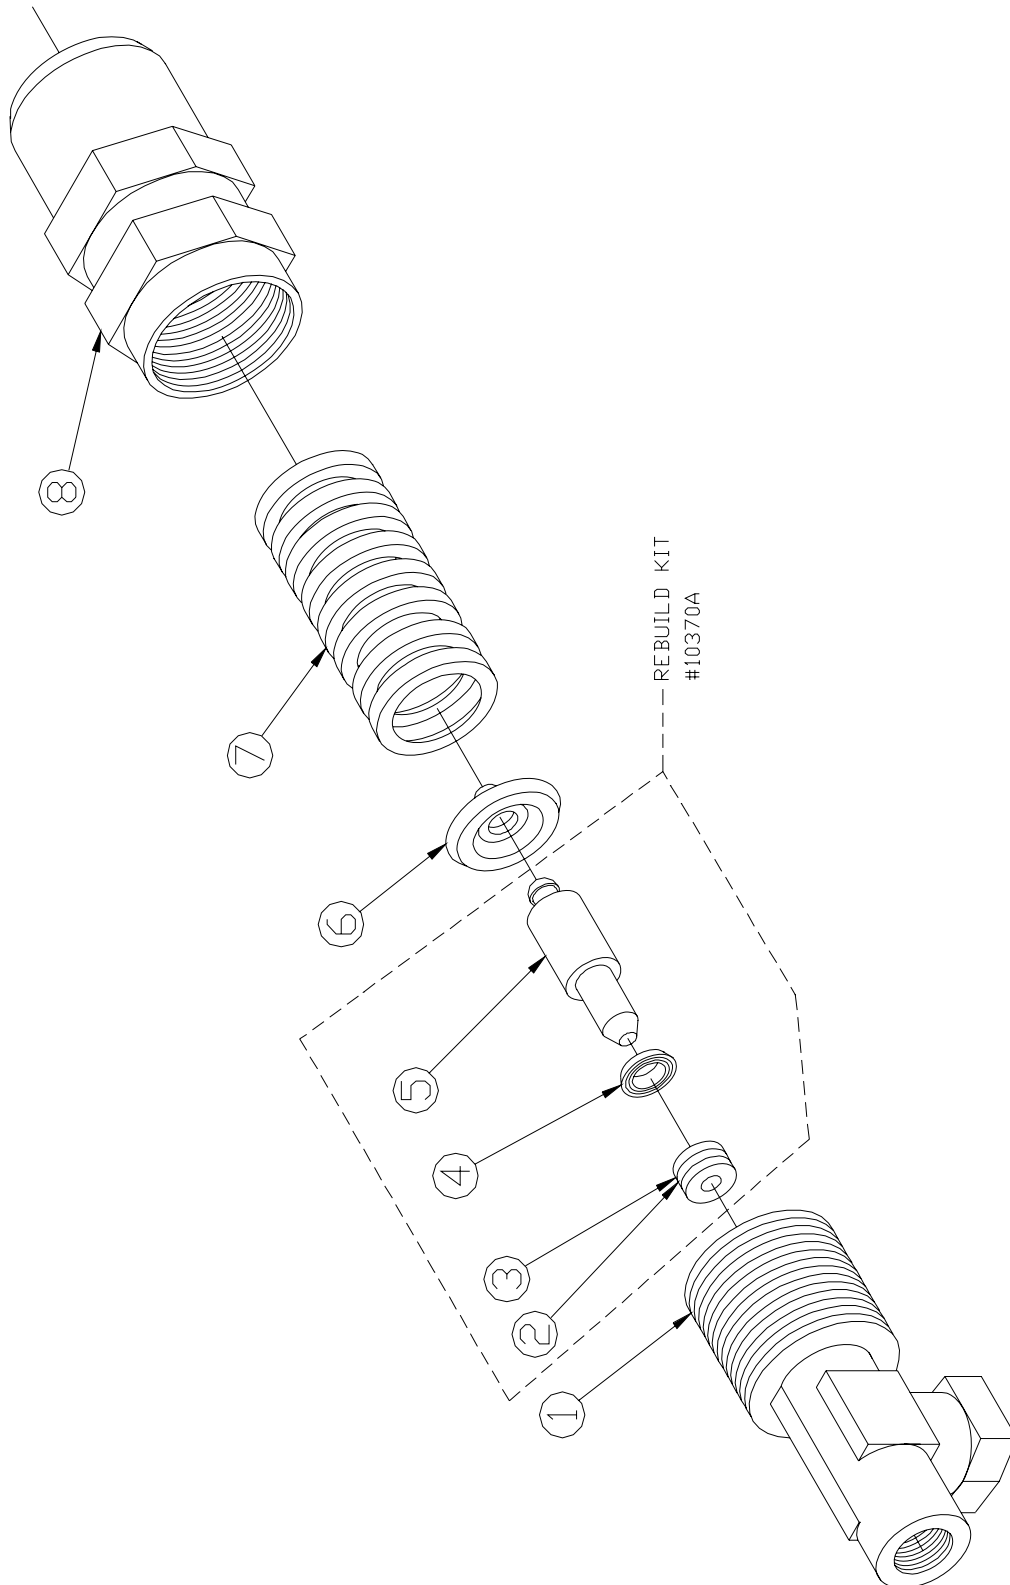

Performa
Agitator Assembly – Planograph #131
60423A, 60454A

**Performa)115V & 230V)
Pump Assembly
60422A, 60444A**

#	Part #	Description
1	71540A	Pump 205
2	71942A	Motor, Performa 115V
3	7HR037	Cam/Bearing, Performa
	7HR039	Cam/Bearing, Performa 230 Volt
4	7AC004	Close Nipple 1/4
5	72045A	Pressure Regulator
	10370A	Regulator Rebuilding Kit
6	70063B	QD Coupler 1/4
7	7AT021	Beaded Barb 1/2H-3/8M
8	7AF001	Plug 1/4
9	7CX002	Hex Nipple 1/4
10	7AF002	Plug 3/8
11	71492A	Solenoid, Spray
	71545A	Solenoid, Spray 230 Volt
12	72150A	Barb, Elbow 3/8H-1/4M
13	70062A	Pulse Dampner
14	70704A	SHCS 1/4-20x1-3/4
15	7DL008	Clamp, Hose 1/2" SS
16	70560A	Terminal, 1/4 FE 14 Ga
17A	70079C	Hose 1/2"x28.0" Lg
17B	70079C	Hose 1/2"x30.0" Lg

Performa
Pump Assembly – Planograph #186
60422A, 60444A

**Performa (115V & 230V)
Pressure Regulator Assembly
72045A**

#	Part #	Description
1		Regulator Body
2*		O-Ring
3		Seat
4		Quad Ring
5		Piston
6		Thrust Plate
7		Spring
8		Handle

Item #'s 2,3,4,5 are contained in the Rebuild Kit #10370A

**Performa
Pressure Regulator Assembly – Planograph #194
72045A**

**Performa OZ
Base Assembly
60477A, 60494A**

#	Part #	Description
1	60422A	Pump Assembly, Pfma 115Volt
	60444A	Pump Assembly, Pfma 230 Volt
2	71829A	Base
3	72090A	Gasket, Performa OZ Exhaust
4	71921A	Bracket, Tool Head
5	72157A	Head, Tool Modified
6	72089A	Top Plate, Performa OZ Exhaust
7	71944A	Wheel 12"
8	72017A	Hub Cap
9	71908A	Axle
10	71907A	Hinge
11	71240A	Motor Mount
12	7BF004	Nut Keps1/4-20 UNC
13	72106A	Filter, Charcoal, Performa OZ
14	7CT002	Screw, 5/16-18 x 1.0 L HHMS
15	71923A	Shoe, Tool Head
16	72092A	Bottom Plate, Performa OZ Exhaust
17	7BS001	Screw, 10-24 X 1/2 PHMS SS
18	72154A	Rivet, Pop 1/8", Pfma OZ
19	7CR006	Washer, Flat
20	7CH001	E-Ring 5/8"
21	72020A	Screw, Self Tapping #12 X 1" Lg
22	7CP001	Screw, 1/4-20 x 3/4 Lg. HHMS SS