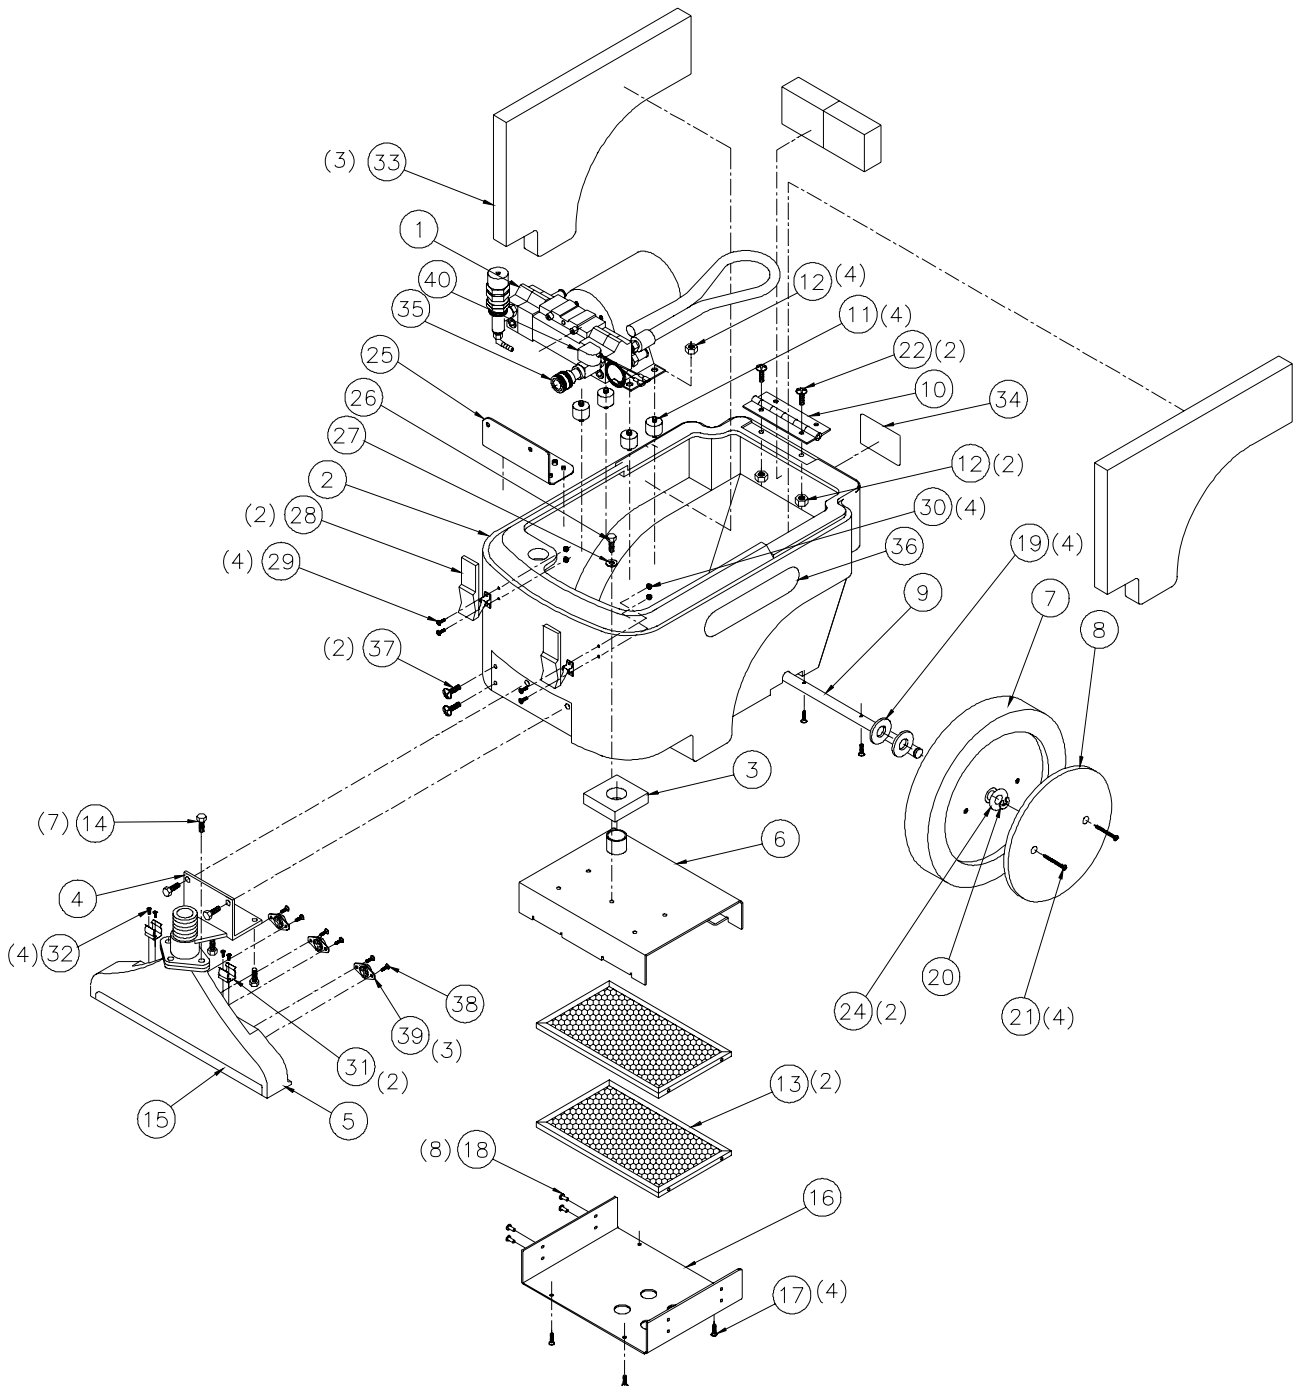

Performa OZ
Base Assembly – Planograph #199
60477A, 604944A

**Performa OZ
Tank Assembly
60475A, 60493A**

#	Part #	Description
1	71889A	Top Cover
2	71892A	Prefilter
3	71891A	Inlet Filter
4		
5	72224A	Filter Cage
6	71495A	Ball Strainer
7	71898A	Fitting, Ball Strainer
8	71896A	Filter Mound
9	7DL001	Clamp 2" hose SS
10	71897A	Gasket, Filter Mound
11	72131A	Tank
12	71920A	Ring Washer
13	72020A	Screw, Tapping #10x1-1/4"
14	71285A	Vac, 3 Stage 115Volt
	71285B	Vac, 3 Stage 230Volt
15	72000A	Threaded Rod
16	71919A	Spacer
17	70020A	Gasket, Vac
18		
19	7BF030	Nut, Nyloc #10-24 SS
20	71831A	Standpipe, Vac
21	71894A	Plate, Standpipe
22	72056A	Screw, Tapping #8x5/8 Oval Head
23	71903A	Gasket, Standpipe
24	71937A	Plate, Wiring Harness
25	72178A	Screw, Self Tapping #8 x 1/2 Pan Head
26	70343A	Float Switch
27	See 26	
28	71553A	E-Ring SS
29	7AE001	Street Elbow 1/8
30	71629A	O-Rings
31	71890A	Gasket, Top Cover
32	72099A	Hose barb, 1/4 X 1/8, Brass
33	72001A	Keeper, Latch
34	7DL005	Clamp, Hose 1 1/2
35	72141A	Drain Hose, w/Cuff, Performa
36	70079C	Hose, 1/2, Wire Reinforced
37	70097A	Nut, Lock 1 1/2NPT
38	71693A	Drain Plug Assembly
39	71432A	Hook, L
40	7CN003	Nut, Hex #10-24
41	7DM004	Screw, PHMS #8-32x1/2
42	72088A	Hose,.Exhaust, Pfma OZ
43	71433A	Clamp, Two Ear 1-3/4" SS
44	71795A	Barb, Hose 1/4H - 1/8 MPT SS
45	71778A	Elbow, Street 1/8 SS
46	71754A	Connector, Anchor 1/8 SS

#	Part #	Description
47	72115A	Washer 5/8 Neoprene-Bonded, Galv
48	71792A	Nut, Hex 5/8NPT, Brass
49	7DL003	Clamp, Hose 1/4
50	71817A	Hose 1/4" Braided
51	71785A	Tee, 1/4 Hose Barb, Plastic
52	72072A	Bracket, Mounting Gen. Pfma OZ
53	71842A	Reducer, Hose 1/2 to 1/4, Plastic
54		
55		
56	71951A	Orifice, OZ Hose S
57	70850A	Pump/Motor 100psi 115Volt
	70880A	Pump/Motor 100psi 230Volt
58	7AE005	Elbow, Street 3/8NPT Brass
59	72081A	Converter, OZ (Short) 115 Volt
	72082A	Converter, OZ (Short) 230 Volt
60	71775A	Elbow, 1/2H X 3/8NPT 90 Degree Plastic
61	71999A	Barb, Hose 1/2H-1/2FPT PVC
62	71570A	Injector, OZ
63		
64	71710A	Decal, Ozone Machine Operation
65	7BS004	Screw, #6-32 X 1/2PHMS SS
66	7BS002	Screw, #8-32 X 1/2PHMS SS
67	71640A	Screw, #10-32 X 1 PHMS SS
68	7CM005	Washer #6 Flat SS
69	7BF001	Kepnut #6-32
70	7CM002	Washer, #8 Flat SS
71	7BF002	Kepnut, #8-32
72	7CM003	Washer #10 Flat
73	7BF007	Kepnut #10-32
74	60446A	Hose, Vac, Toolhead
75		
76		
77		
78		
79		
80		
81	72094A	Retainer, Latch Performa