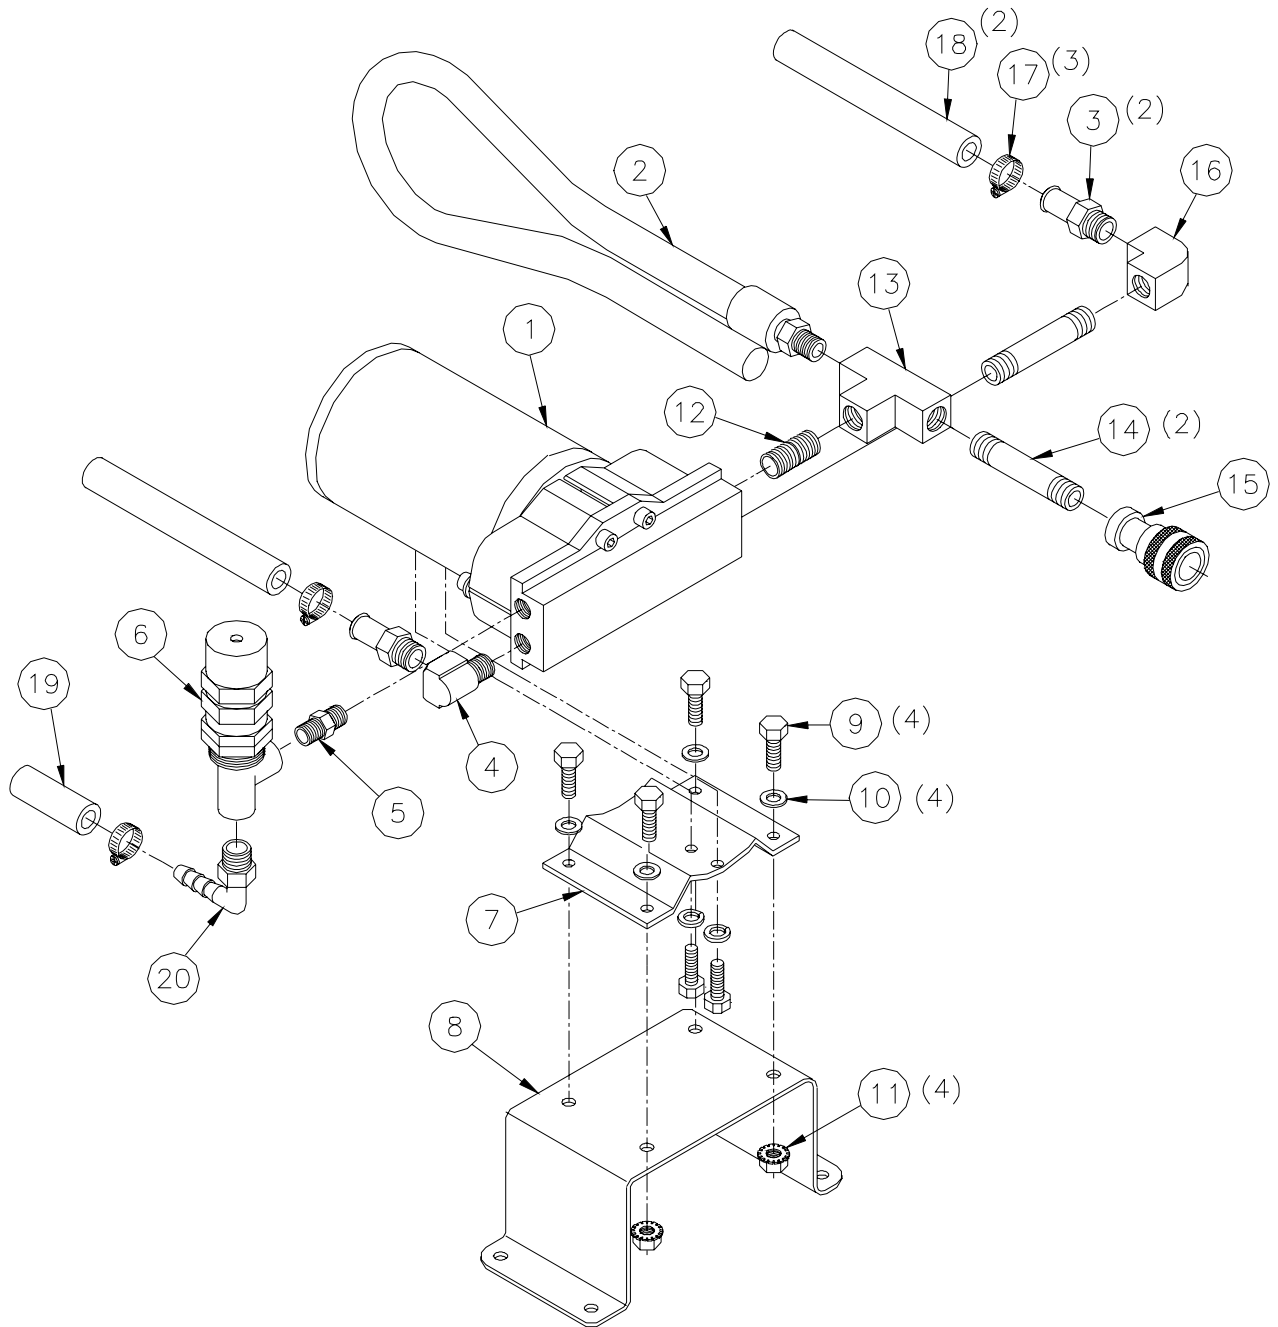

**Performa Elite
Pump Motor Airline 400HZ Assembly
60568A**

#	Part #	Description
1	71800A	Pump/Motor Pumptec 115, Model 122
2	70062B	Pulsation Dampner
3	7AT021	Barb, Beaded 1/2H X 3/8M
4	7AE003	Elbow, Steet, 1/4NPT
5	7CX002	Nipple, 1/4 Hex
6	72045A	Regulator, Pressure
7	71832A	Motor Mount Bracket, Conversion Plate
8	72185A	Motor Mount Bracket
9	7CP001	Screw, 1/4-20 X 3/4" HHMS
10	7CM001	Washer, 1/4 Flat
11	7BF004	Nut, 1/4-20 UNC, Kep
12	7AC004	Nipple, Close 1/4
13	7AV001	Tee, Union 1/4NPT
14	7AR009	Nipple, 1/4 X 2"
15	70063B	Quick Disconnect, Coupler 1/4-1/4
16	7AK002	Elbow, Union 1/4NPT
17	7DL008	Clamp 1/2 Hose
18	70079C	Hose, Wire Reinforced 1/2 X 31"
19	7GG005	Hose, Braided 3/8" ID X 37"
20	72186A	Barb, Hose 3/8", 90 Degree

Performa Elite
Pump Motor Airline 400HZ Assembly – Planograph #210
60568A