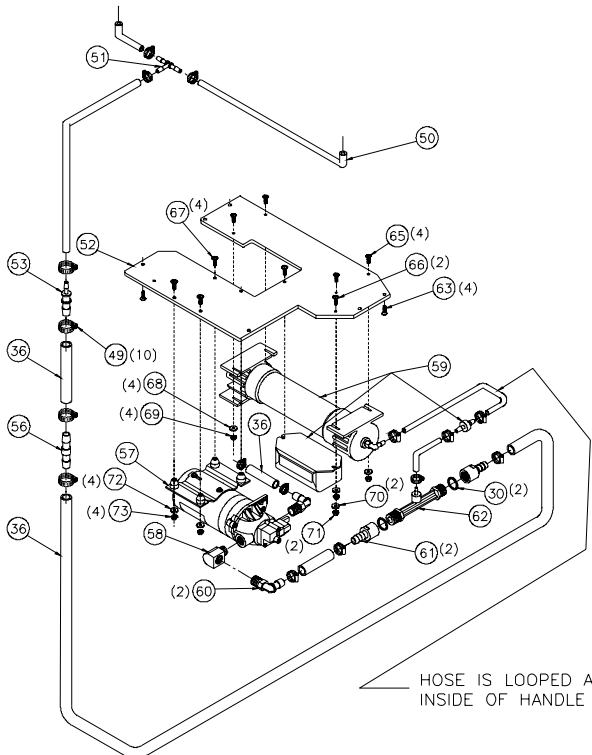

**Performa Elite
Tank Assembly
660557A, 60558A**

#	Part #	Description
1	71889A	Top Cover
2	71892A	Prefilter
3	71891A	Inlet Filter
4		
5	72224A	Filter Cage
6	71495A	Ball Strainer
7	71898A	Fitting, Ball Strainer
8	71896A	Filter Mound
9	7DL001	Clamp 2" hose SS
10	71897A	Gasket, Filter Mound
11	72131A	Tank
12	71920A	Ring Washer
13	72020A	Screw, Self Tapping #10x1-1/4"
14	71285A	Vac, 3 Stage 115Volt
	71285B	Vac, 3 Stage 230Volt
15	72000A	Threaded Rod
16	71919A	Spacer
17	70020B	Gasket, Vac
18		
19	7BF030	Nut, Nyloc #10-24 SS
20	71831A	Standpipe, Vac
21	71894A	Plate, Standpipe
22	72056A	Screw, Tapping #8x5/8 Oval Head
23	71903A	Gasket, Standpipe
24	71937A	Plate, Wiring Harness
25	72178A	Screw, Tapping #8 x 1/2 Pan Head
26	70343A	Float Switch
27	See 26	
28	71553A	E-Ring SS
29	71576A	Nipple, Q.D. 1/8-1/8 SST
30	71629A	O-Rings
31	71890A	Gasket, Top Cover
32	72099A	Hose barb, 1/4 X 1/8, Brass
33	72001A	Keeper, Latch
34	7DL005	Clamp, Hose 1 1/2
35	72141A	Drain Hose, w/Cuff, Performa
36	70079C	Hose, 1/2, Wire Reinforced
37	70097A	Nut, Lock 1 1/2NPT
38	71693A	Drain Plug Assembly
39	71432A	Hook, L
40	7CN003	Nut, Hex #10-24
41	7DM004	Screw, PHMS #8-32 X 3/8
42	72088A	Hose, Exhaust, Pfma OZ
43	71433A	Clamp, Two Ear 1-3/4" SS
44	71795A	Barb, Hose 1/4H - 1/8 MPT SS
45	71778A	Elbow, Street 1/8 SS
46	71754A	Connector, Anchor 1/8 SS

#	Part #	Description
47	72115A	Washer 5/8 Neoprene-Bonded, Galv
48	71792A	Nut, Hex 5/8NPT, Brass
49	7DL003	Clamp, Hose 1/4
50	71817A	Hose 1/4" Braided
51	71785A	Tee, 1/4 Hose Barb, Plastic
52	72072A	Bracket, Mounting Gen. Pfma OZ
53	71842A	Reducer, Hose 1/2 to 1/4, Plastic
54		
55		
56	71951A	Orifice, OZ Hose SS
57	70850A	Pump/Motor 100psi 115Volt
	70880A	Pump/Motor 100psi 230Volt
58	7AE005	Elbow, Street 3/8NPT Brass
59	72081A	Converter, OZ (Short) 115 Volt
	72082A	Converter, OZ (Short) 230 Volt
60	71775A	Elbow, 1/2H X 3/8NPT 90 Degree Plastic
61	71999A	Barb, Hose 1/2H-1/2FPT PVC
62	71570A	Injector, OZ
63		
64	71710A	Decal, Ozone Machine Operation
65	7BS004	Screw, #6-32 X 1/2PHMS SS
66	7BS002	Screw, #8-32 X 1/2PHMS SS
67	71640A	Screw, #10-32 X 1 PHMS SS
68	7CM005	Washer #6 Flat SS
69	7BF001	Kepnut #6-32
70	7CM002	Washer, #8 Flat SS
71	7BF002	Kepnut, #8-32
72	7CM003	Washer #10 Flat
73	7BF007	Kepnut #10-32
74	72170A	Nut Plate, Performa Elite Clip
75		
76		
77		
78		
79		
80		
81	72175A	Gasket, Performa Elite Nut Plate
82	72173A	Clip, Wand-Holding Spring
83	7BH004	Screw #10-32 X 3/8 PHMS
84	72094A	Retainer, Latch Performa 115V
85	71759A	Coupler, Q.D. 1/8Female SST
86	71784A	Nozzle H1/8VV SS 11008 SST
87	71789A	Header, Back Flush Nozzle SST
88		
89	71263A	Nipple, Close 1/8 SST
90		

Performa Elite
Tank Assembly – Planograph #206
60557A, 60558A