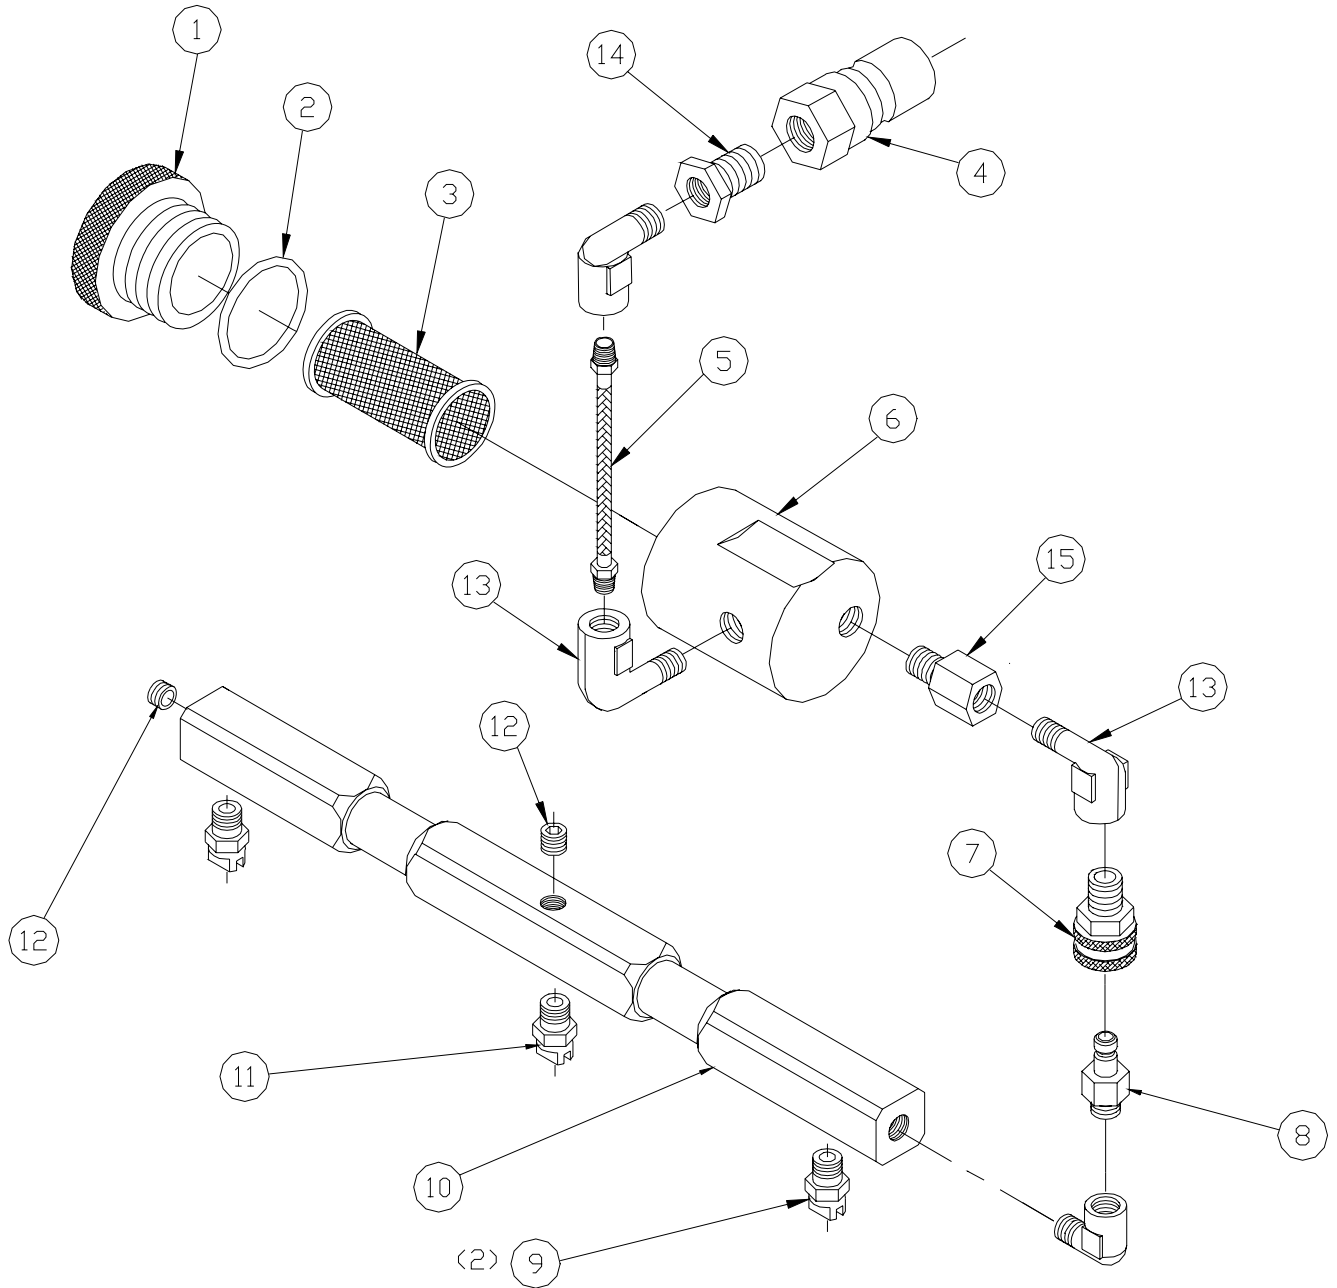

Performa OZ
Spray Header Assembly – Planograph #200
60478A

**Performa OZ
Pressure Regulator Assembly
72045A**

#	Part #	Description
1		Regulator Body
2		O-Ring
3		Seat
4		Quad Ring
5		Piston
6		Thrust Plate
7		Spring
8		Handle

Item #'s 2,3,4,5 are contained in the Rebuild Kit #10370A